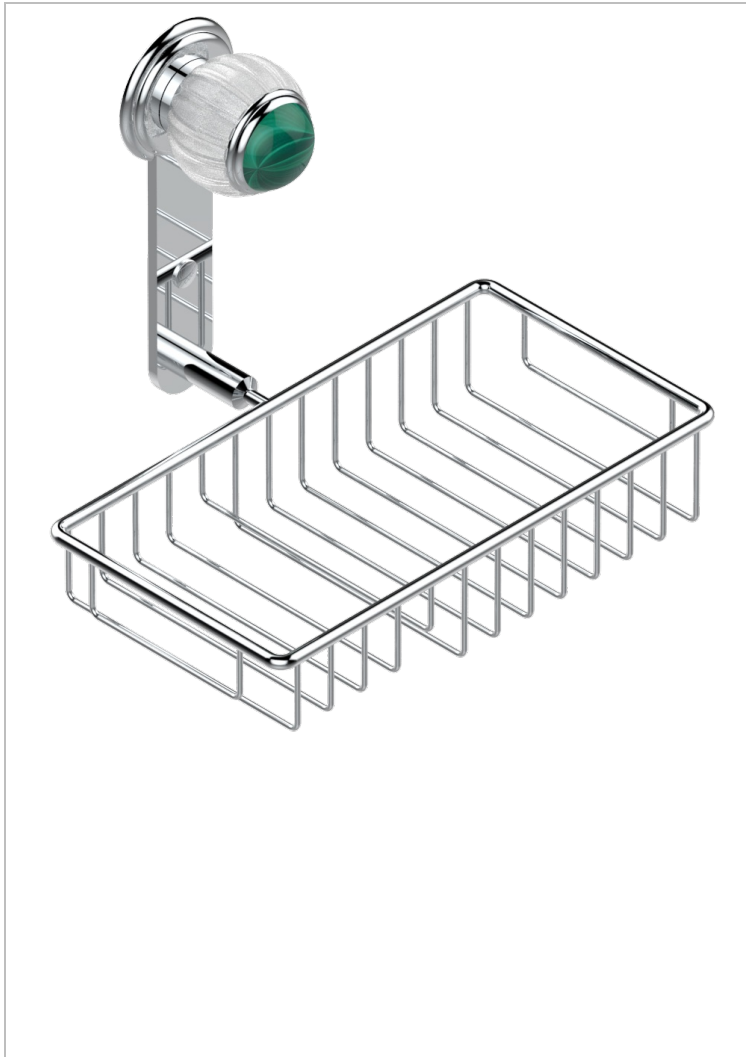

VOGUE MALACHITE

A8M-2620

Combined soap and sponge holder with flange, 240 x 130 mm

CHARACTERISTIC

- Vogue Malachite
- Combined soap and sponge holder with flange, 240 x 130 mm

AVAILABLE FINITIONS

Antique nickel - H28
 Black ceram - D30
 Blush PVD - H62
 Brass color PVD - H49
 Brown bronze color PVD - F33
 Gold color PVD - H52

Graphite PVD - H64
 Lacquered light bronze - D01
 Matt Umber PVD - H67
 Matt blush PVD - H60
 Matt brass color PVD - H50
 Matt brown bronze color PVD - F34

Matt chrome - C02
 Matt gold - F07
 Matt gold color PVD - H53
 Matt graphite PVD - H65
 Matt nickel (color finish) - C01
 Matt nickel color PVD - H56

Nickel color PVD - H55
 Polished chrome (color finish) - A02
 Polished chrome / Polished gold (color finish) - G02
 Polished gold (color finish) - F01
 Polished nickel - B01
 Soft gold - F30

Soft matt gold - F31
 Umber PVD - H66
 Varnished matt antique red copper (color finish) - H07