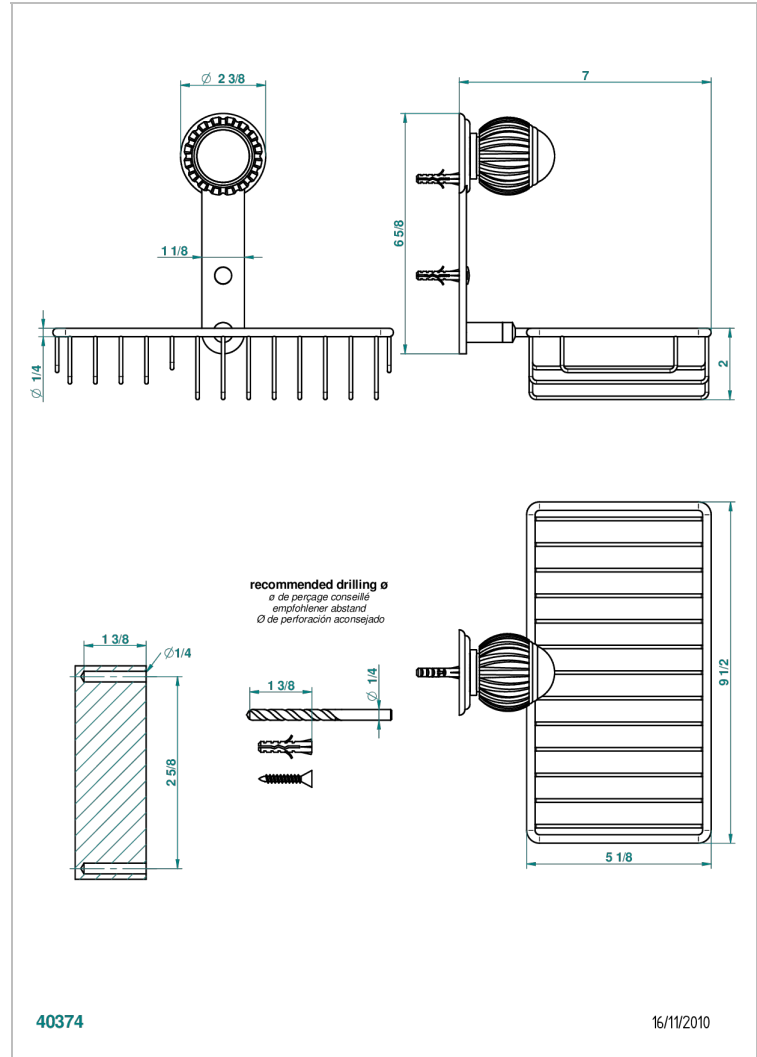

VOGUE MALACHITE

A8M-2620

Combined soap and sponge holder with flange, 240 x 130 mm

CHARACTERISTIC

- Vogue Malachite
- Combined soap and sponge holder with flange, 240 x 130 mm

AVAILABLE FINITIONS

Antique nickel - H28
 Black ceram - D30
 Blush PVD - H62
 Brass color PVD - H49
 Brown bronze color PVD - F33
 Gold color PVD - H52

Nickel color PVD - H55
 Polished chrome (color finish) - A02
 Polished chrome / Polished gold (color finish) - G02
 Polished gold (color finish) - F01
 Polished nickel - B01
 Soft gold - F30

Soft matt gold - F31
 Umber PVD - H66
 Varnished matt antique red copper (color finish) - H07