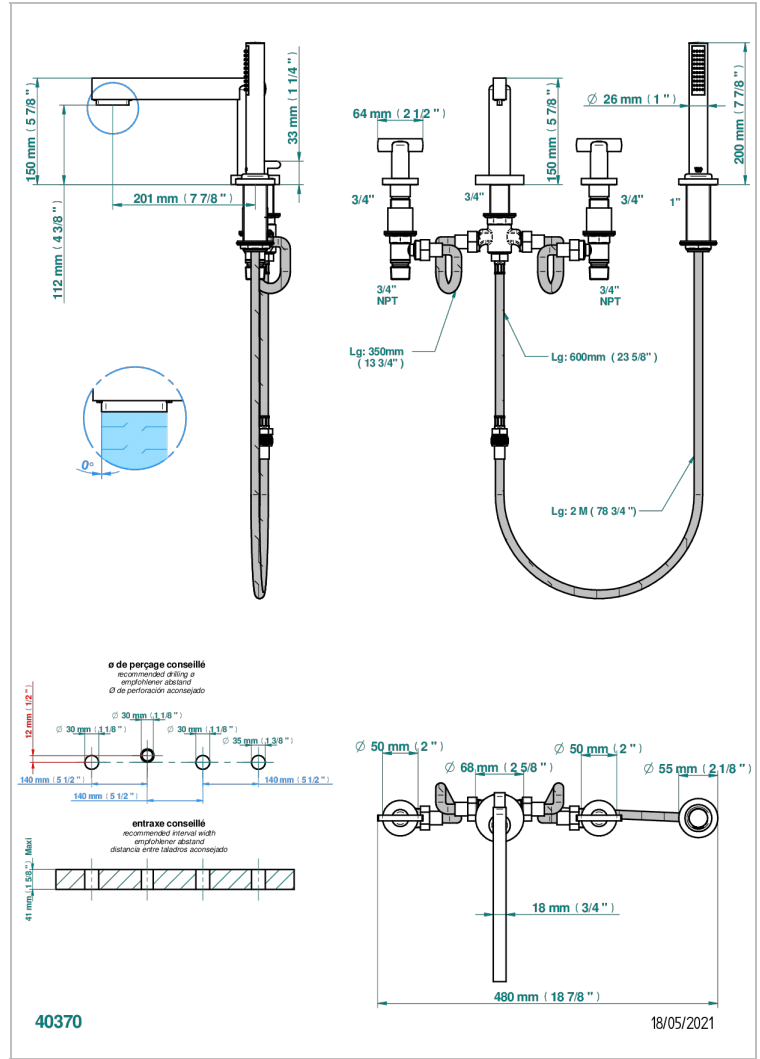

LE 11

U2A-112BSGUS

Roman tub set with diverter spout and handshower, 3/4" valves

CHARACTERISTIC

- ASME : ASME A112.18.1-2011/CSA B125.1-11

STANDARDS

AVAILABLE FINITIONS

Black ceram - D30