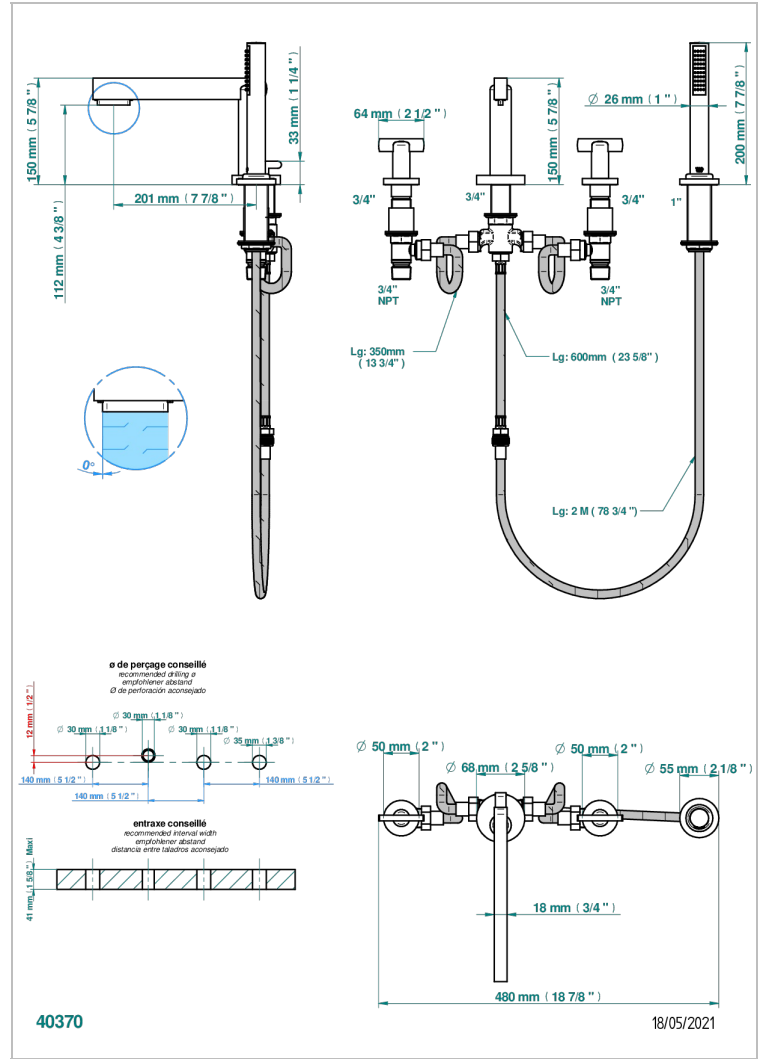

LE 11

U2A-112BSG

Rim mounted 4-hole bath/shower mixer, diverter to super goliath spout

CHARACTERISTIC

- ACS : 18ACCLY473
- NF : NF EN 200 - IID/A - Chrome

STANDARDS

AVAILABLE FINITIONS

Antique nickel - H28
Black ceram - D30
Blush PVD - H62
Brass color PVD - H49
Brown bronze color PVD - F33
Gold color PVD - H52

Nickel color PVD - H55
Polished chrome (color finish) - A02
Polished chrome / Polished gold (color finish) - G02
Polished gold (color finish) - F01
Polished nickel - B01
Soft gold - F30

Soft matt gold - F31
Umber PVD - H66
Varnished matt antique red copper (color finish) - H07