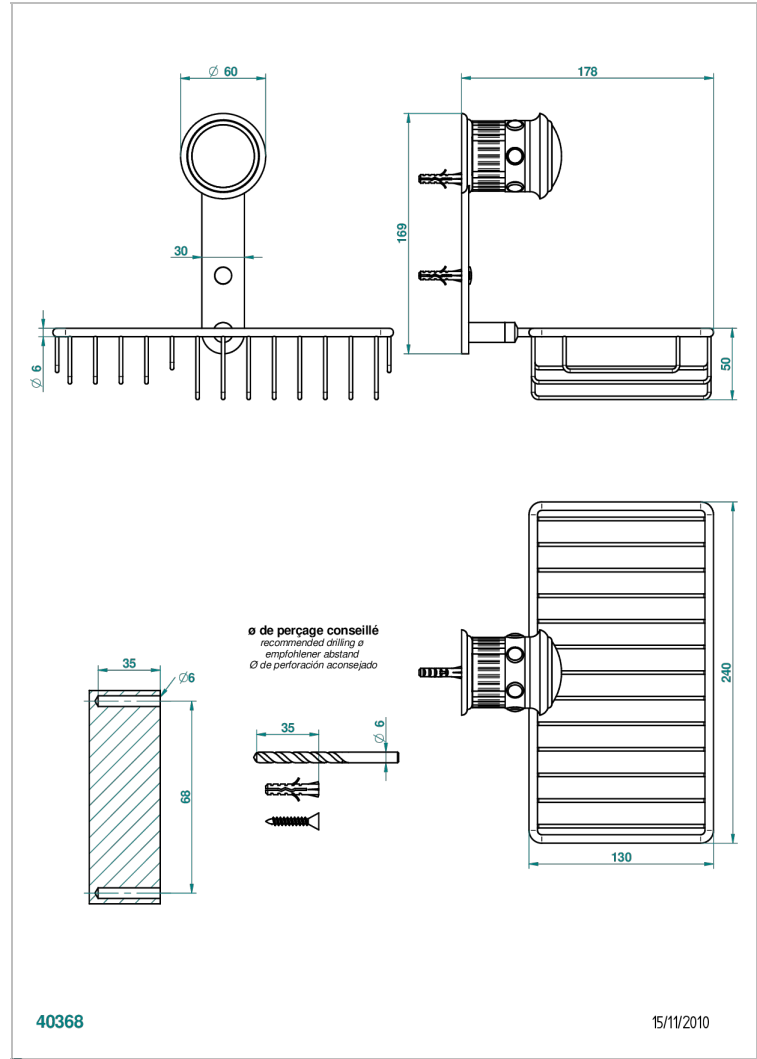

TROCADERO LAPIS LAZULI

U7B-2620

Soap and sponge holder, wall mounted

THG[®]
PARIS

CHARACTERISTIC

- Trocadero Lapis Lazuli
- Soap and sponge holder, wall mounted

AVAILABLE FINITIONS

Black ceram - D30
Blush PVD - H62
Brass color PVD - H49
Brown bronze color PVD - F33
Chrome polished - A02
Chrome polished / gold polished - G02

Matt nickel color PVD - H56
Nickel antique / Sovereign - H28
Nickel color PVD - H55
Nickel polished - B01
Soft gold - F30
Soft matt gold - F31

Umber PVD - H66