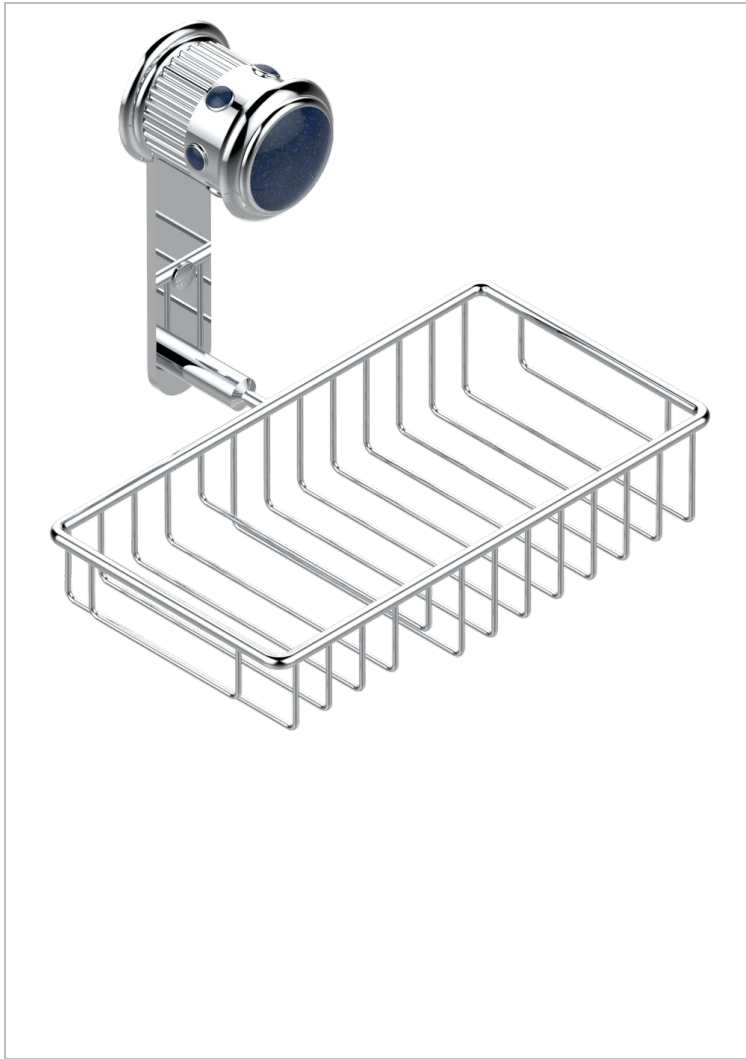

TROCADERO LAPIS LAZULI

U7B-2620

Soap and sponge holder, wall mounted

THG[®]
PARIS

CHARACTERISTIC

- Trocadero Lapis Lazuli
- Soap and sponge holder, wall mounted

AVAILABLE FINITIONS

Black ceram - D30
Blush PVD - H62
Brass color PVD - H49
Brown bronze color PVD - F33
Chrome polished - A02
Chrome polished / gold polished - G02

Gold color PVD - H52
Gold mat - F07
Gold polished - F01
Graphite PVD - H64
Matt Umber PVD - H67
Matt blush PVD - H60

Matt brass color PVD - H50
Matt brown bronze color PVD - F34
Matt chrome (American satin) - C02
Matt gold color PVD - H53
Matt graphite PVD - H65
Matt nickel (American satin) - C01

Matt nickel color PVD - H56
Nickel antique / Sovereign - H28
Nickel color PVD - H55
Nickel polished - B01
Soft gold - F30
Soft matt gold - F31

Umber PVD - H66