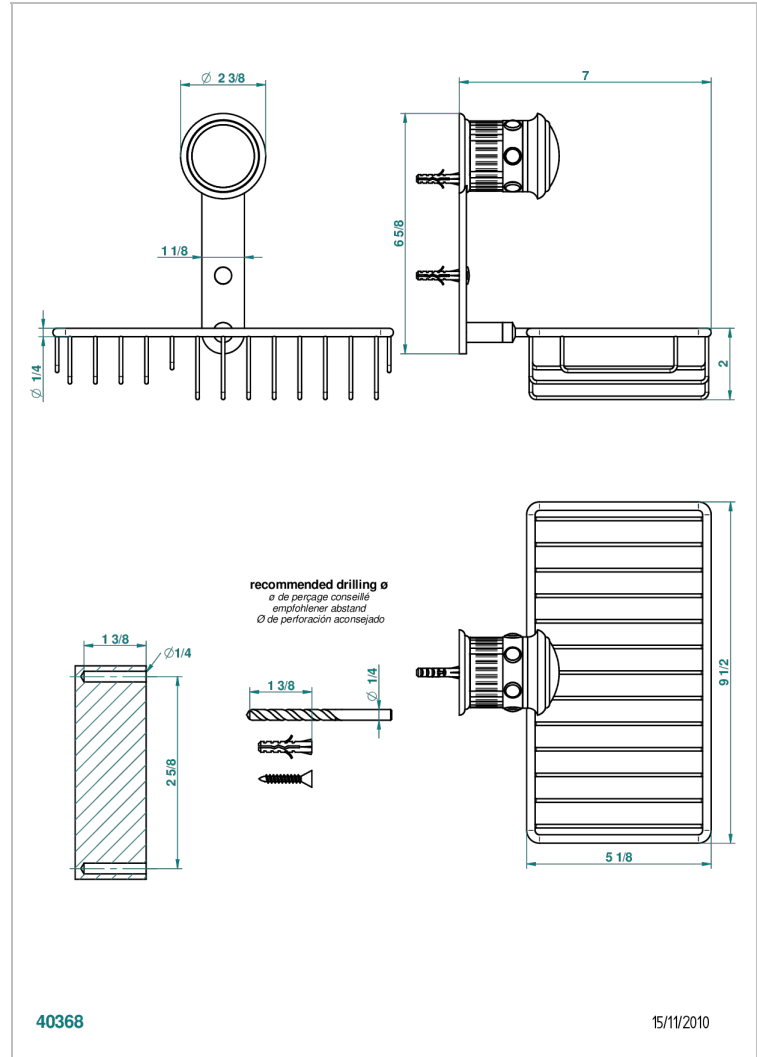

## CHARACTERISTIC

- Trocadéro Lapis Lazuli
- Soap and sponge holder, wall mounted