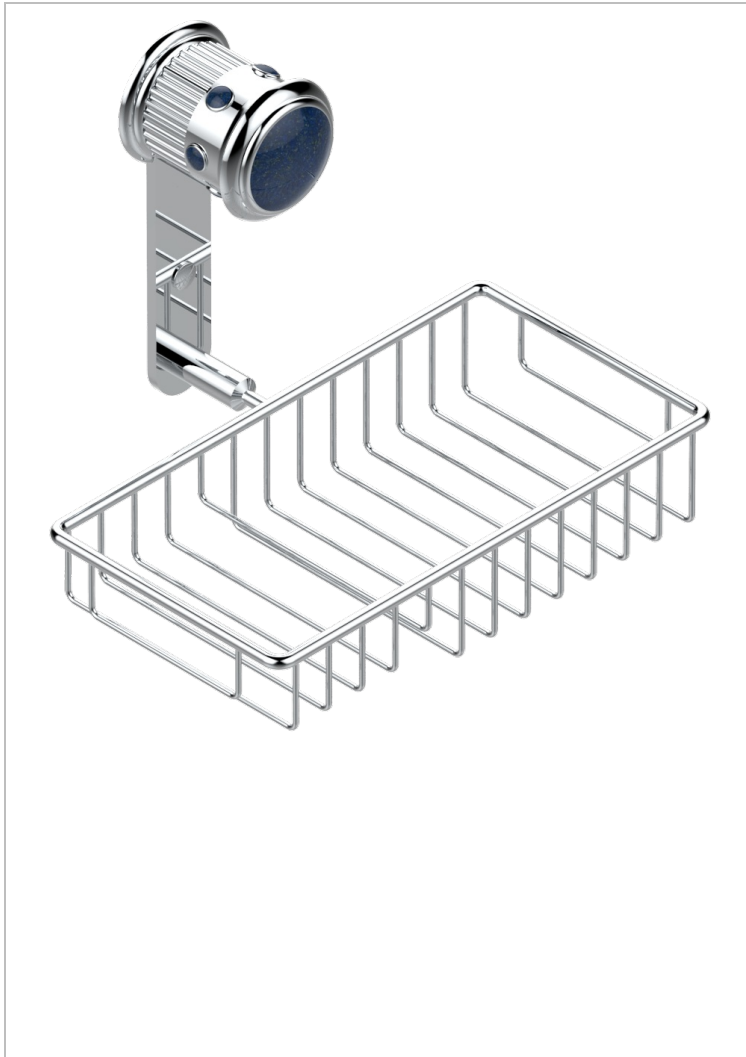

# TROCADERO LAPIS LAZULI

U7B-2620

Soap and sponge holder, wall mounted

THG<sup>®</sup>  
PARIS

## CHARACTERISTIC

- Trocadéro Lapis Lazuli
- Soap and sponge holder, wall mounted