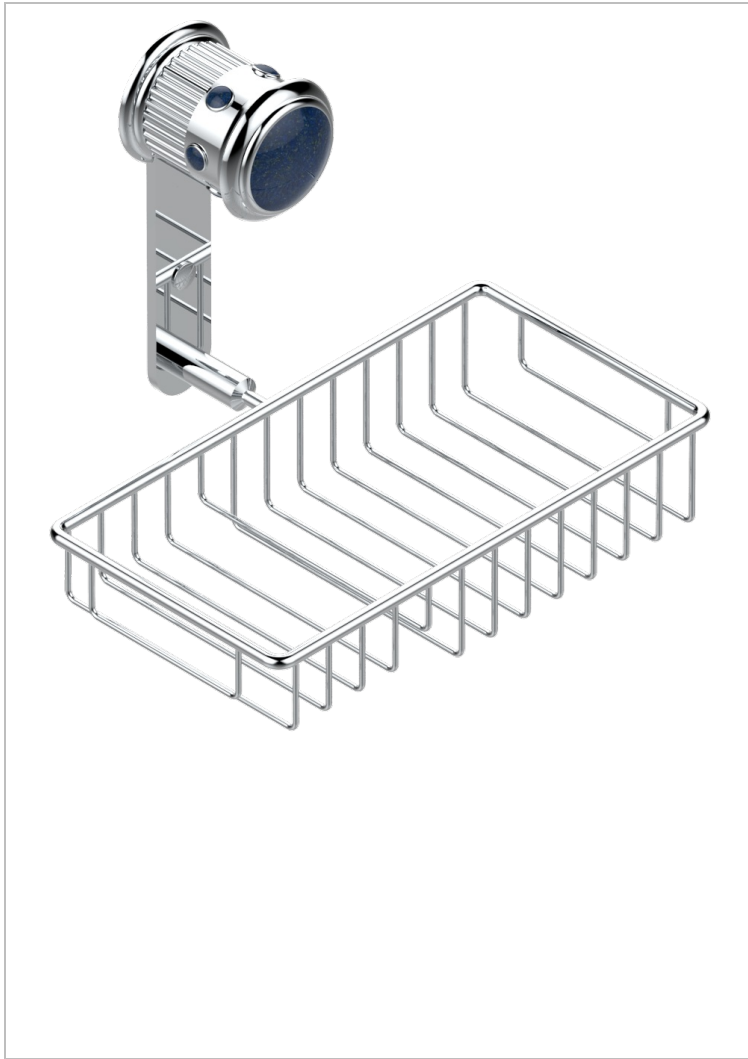

# TROCADERO LAPIS LAZULI

U7B-2620

Combined soap and sponge holder with flange, 240 x 130 mm

## CHARACTERISTIC

- Trocadéro Lapis Lazuli
- Combined soap and sponge holder with flange, 240 x 130 mm

## AVAILABLE FINITIONS

Antique nickel - H28  
 Black ceram - D30  
 Blush PVD - H62  
 Brass color PVD - H49  
 Brown bronze color PVD - F33  
 Gold color PVD - H52

Graphite PVD - H64  
 Matt Umber PVD - H67  
 Matt blush PVD - H60  
 Matt brass color PVD - H50  
 Matt brown bronze color PVD - F34  
 Matt chrome - C02