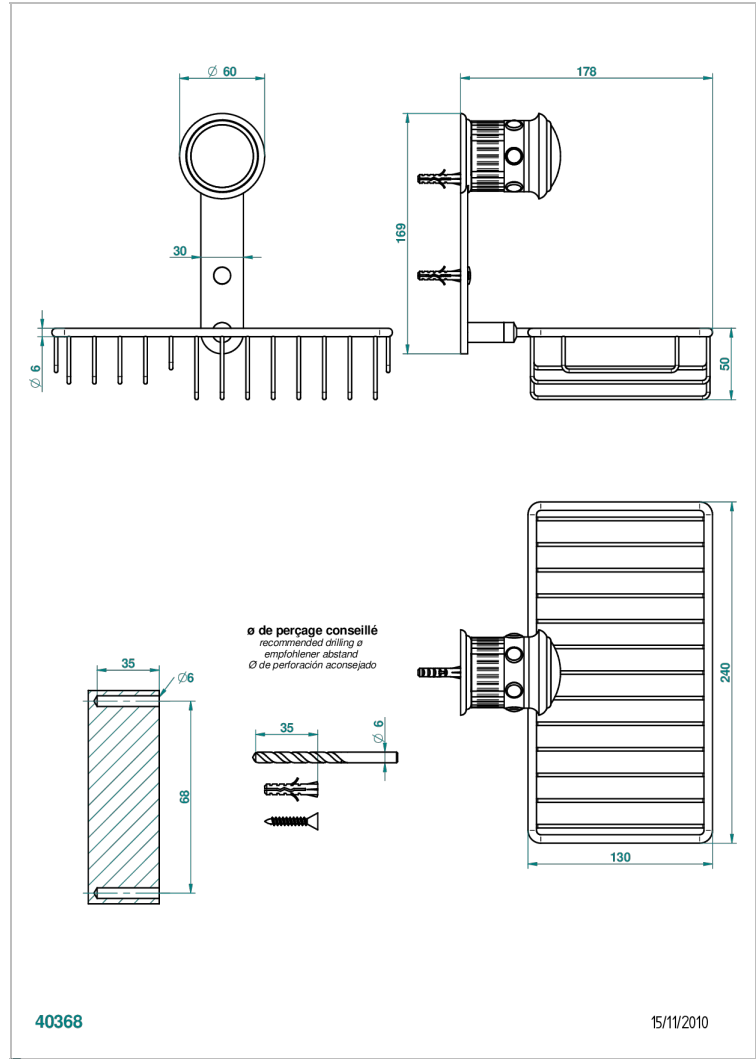

# TROCADERO LAPIS LAZULI

U7B-2620

Combined soap and sponge holder with flange, 240 x 130 mm

## CHARACTERISTIC

- Trocadéro Lapis Lazuli
- Combined soap and sponge holder with flange, 240 x 130 mm