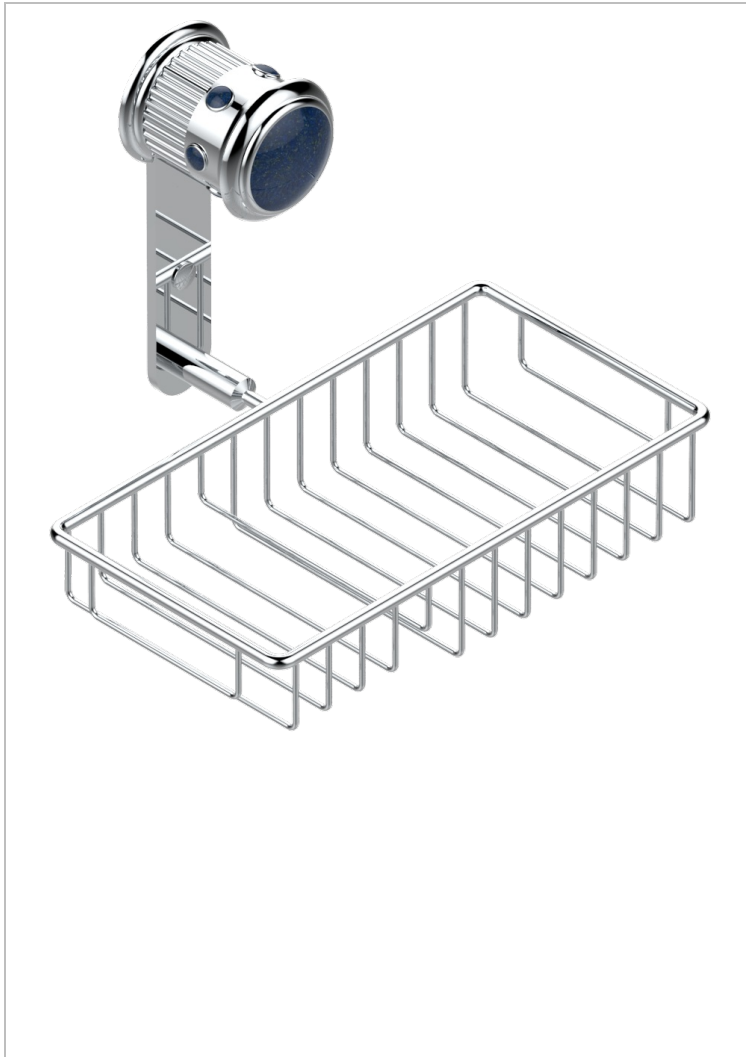

TROCADERO LAPIS LAZULI

U7B-2620

Combined soap and sponge holder with flange, 240 x 130 mm

CHARACTERISTIC

- Trocadero Lapis Lazuli
- Combined soap and sponge holder with flange, 240 x 130 mm

AVAILABLE FINITIONS

Antique nickel - H28
 Black ceram - D30
 Blush PVD - H62
 Brass color PVD - H49
 Brown bronze color PVD - F33
 Gold color PVD - H52

Graphite PVD - H64
 Matt Umber PVD - H67
 Matt blush PVD - H60
 Matt brass color PVD - H50
 Matt brown bronze color PVD - F34
 Matt chrome - C02