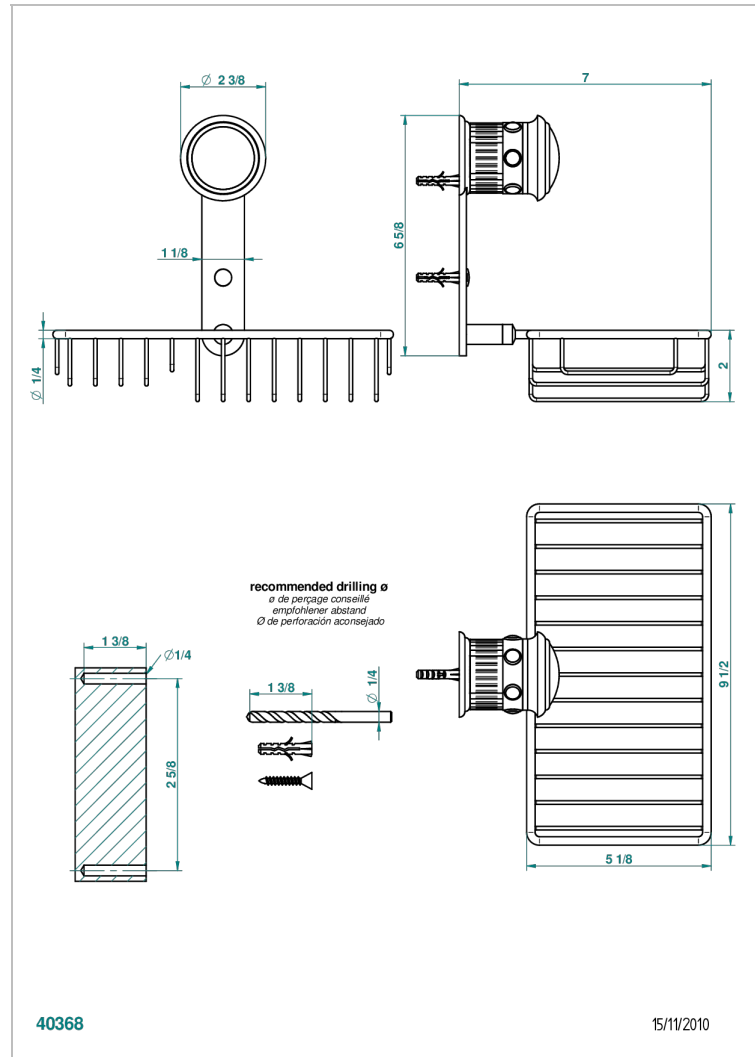

TROCADERO LAPIS LAZULI

U7B-2620

Combined soap and sponge holder with flange, 240 x 130 mm

CHARACTERISTIC

- Trocadero Lapis Lazuli
- Combined soap and sponge holder with flange, 240 x 130 mm

AVAILABLE FINITIONS