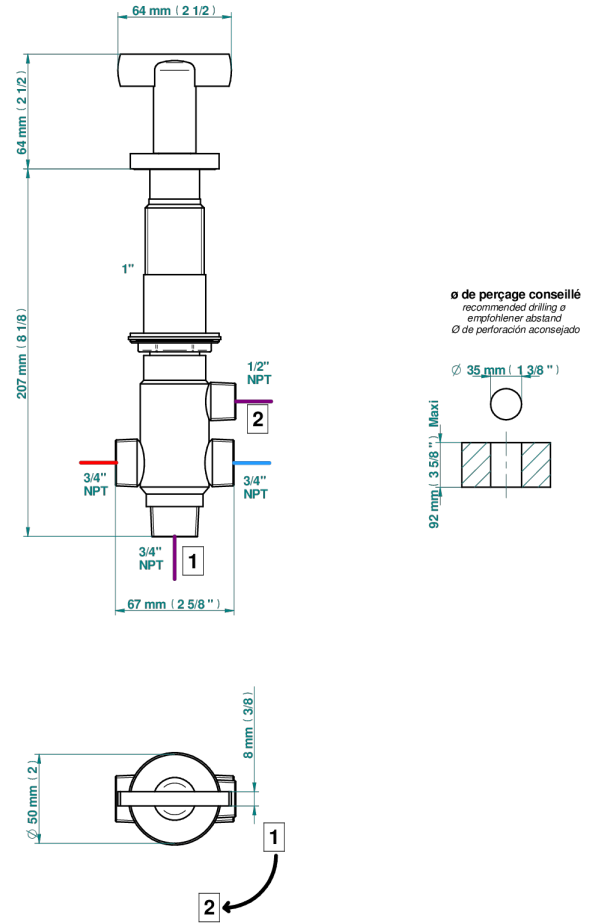

LE 11

U2A-504VGUS

2-function deck diverter with trim

40361

19/03/2024

CHARACTERISTIC

- Le 11
- 2-function deck diverter with trim

AVAILABLE FINITIONS