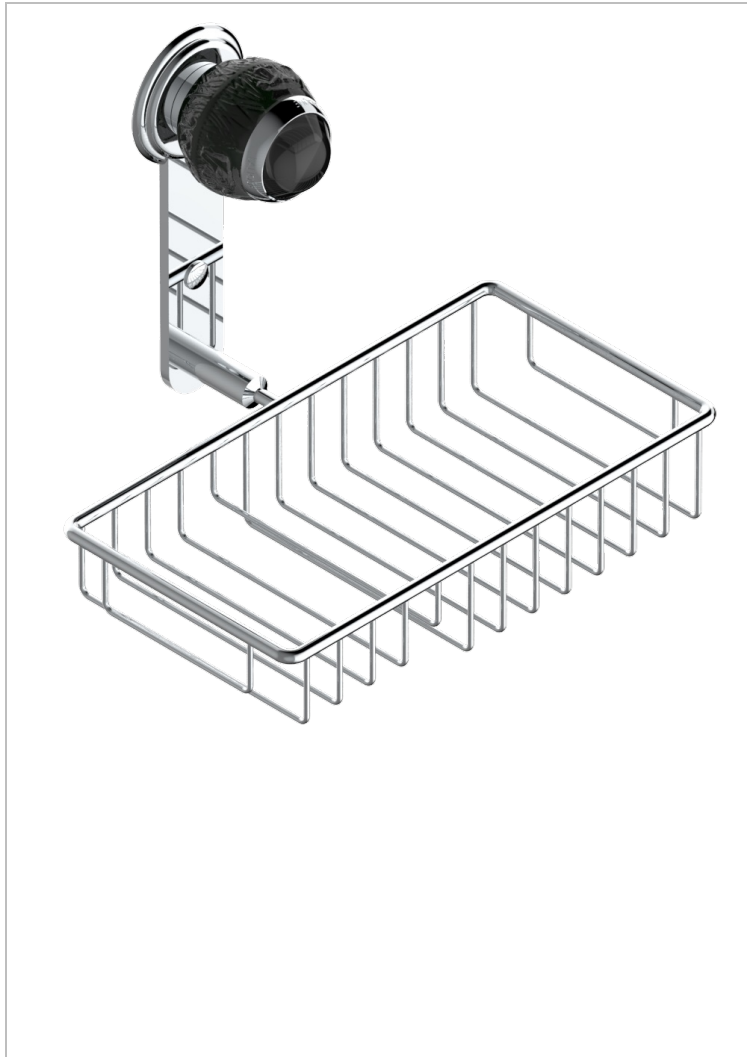

PANTHERE BLACK CRYSTAL

A2K-2620

Soap and sponge holder, wall mounted

THG[®]
PARIS

CHARACTERISTIC

- Panthère Black crystal
- Soap and sponge holder, wall mounted

AVAILABLE FINITIONS

Black ceram - D30
Blush PVD - H62
Brass color PVD - H49
Brown bronze color PVD - F33
Chrome polished - A02
Chrome polished / gold polished - G02

Copper antique matt, coated - H07
Gold color PVD - H52
Gold mat - F07
Gold polished - F01
Graphite PVD - H64
Light coated bronze - D01

Matt Umber PVD - H67
Matt blush PVD - H60
Matt brass color PVD - H50
Matt brown bronze color PVD - F34
Matt chrome (American satin) - C02
Matt gold color PVD - H53