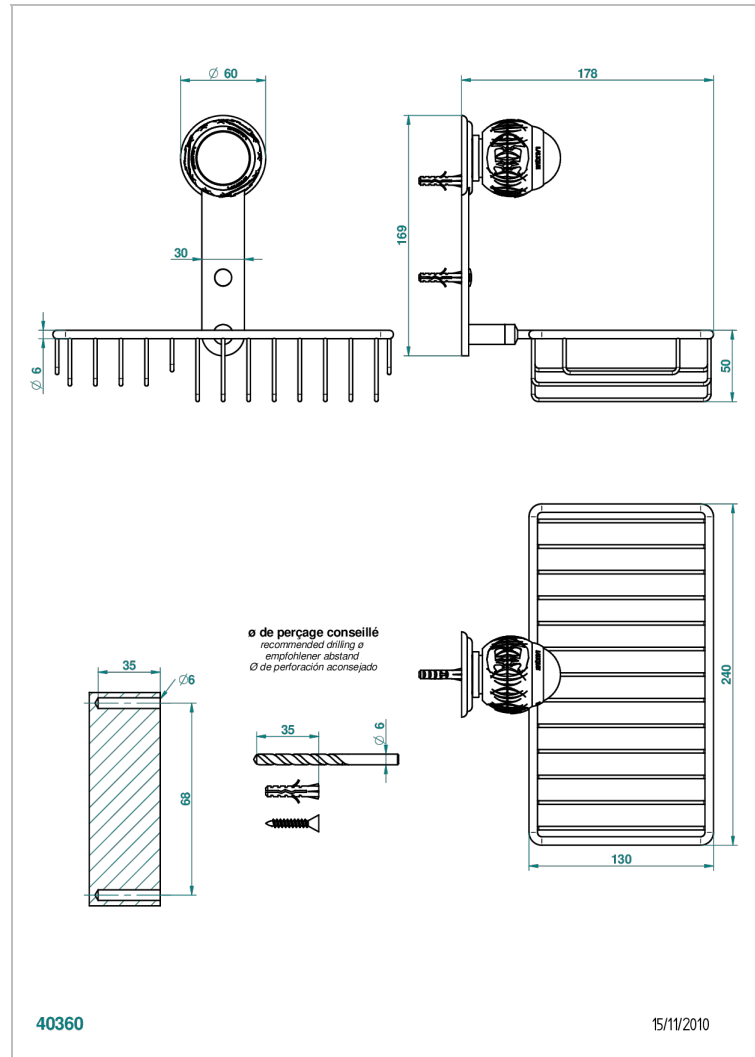

PANTHERE BLACK CRYSTAL

A2K-2620

Soap and sponge holder, wall mounted

THG[®]
PARIS

CHARACTERISTIC

- Panthère Black crystal
- Soap and sponge holder, wall mounted

AVAILABLE FINITIONS

Black ceram - D30
Blush PVD - H62
Brass color PVD - H49
Brown bronze color PVD - F33
Chrome polished - A02
Chrome polished / gold polished - G02