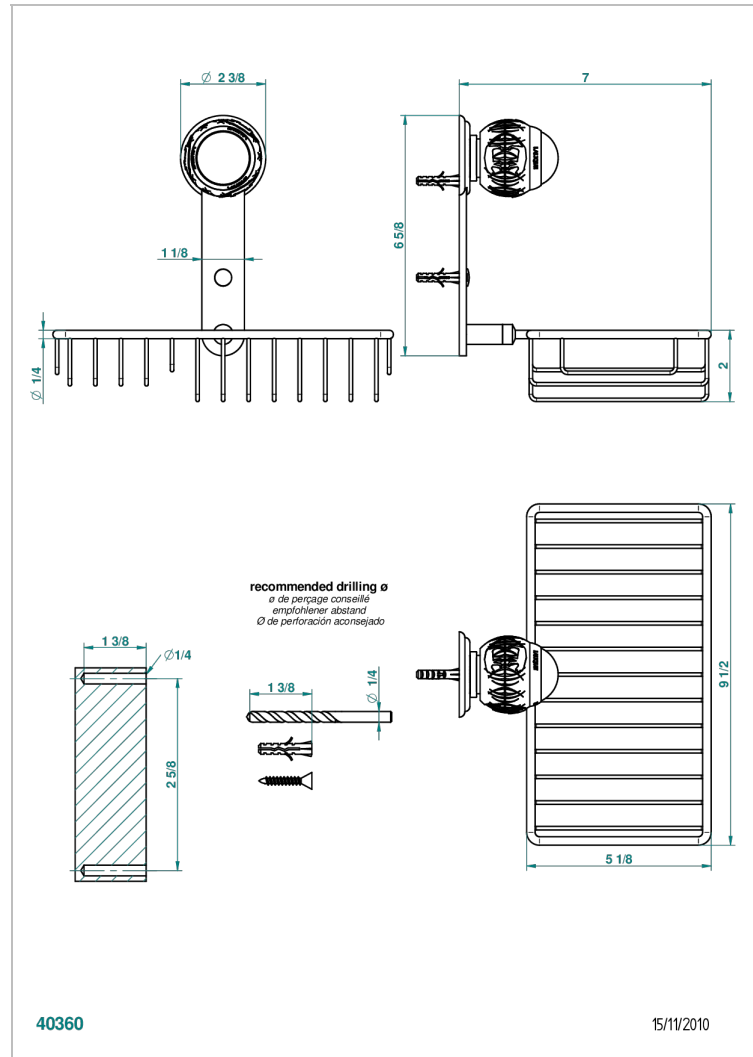

# PANTHERE BLACK CRYSTAL

A2K-2620

Soap and sponge holder, wall mounted

THG<sup>®</sup>  
PARIS

## CHARACTERISTIC

- Panthère Black crystal
- Soap and sponge holder, wall mounted