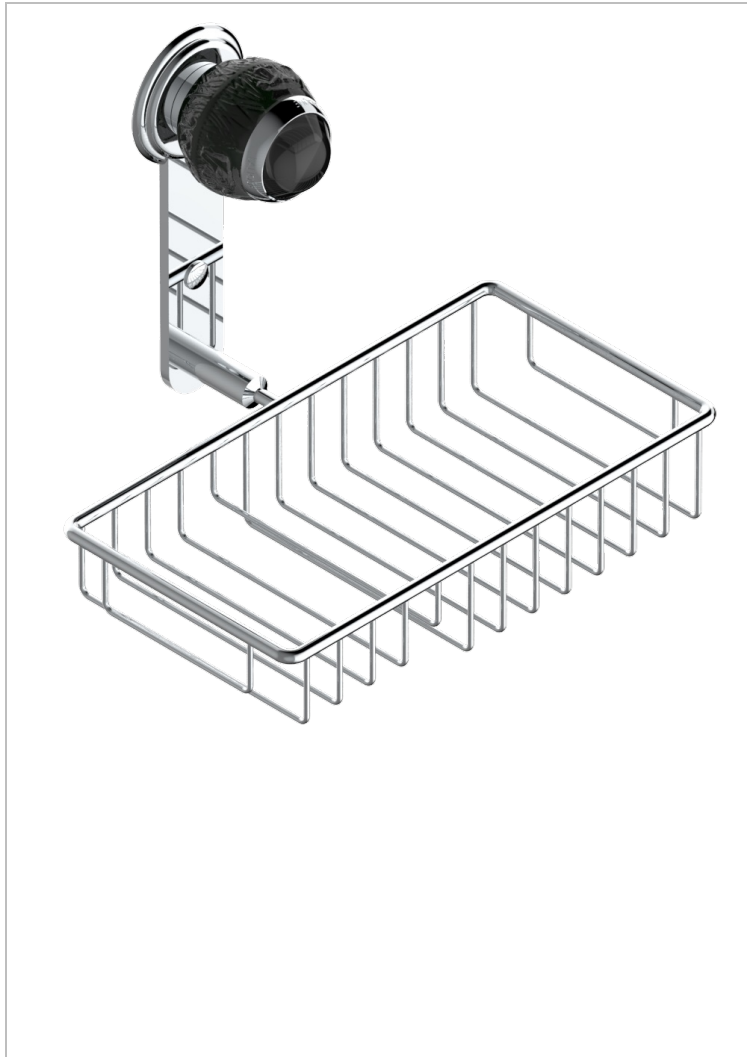

# PANTHERE BLACK CRYSTAL

A2K-2620

Soap and sponge holder, wall mounted

THG<sup>®</sup>  
PARIS

## CHARACTERISTIC

- Panthère Black crystal
- Soap and sponge holder, wall mounted