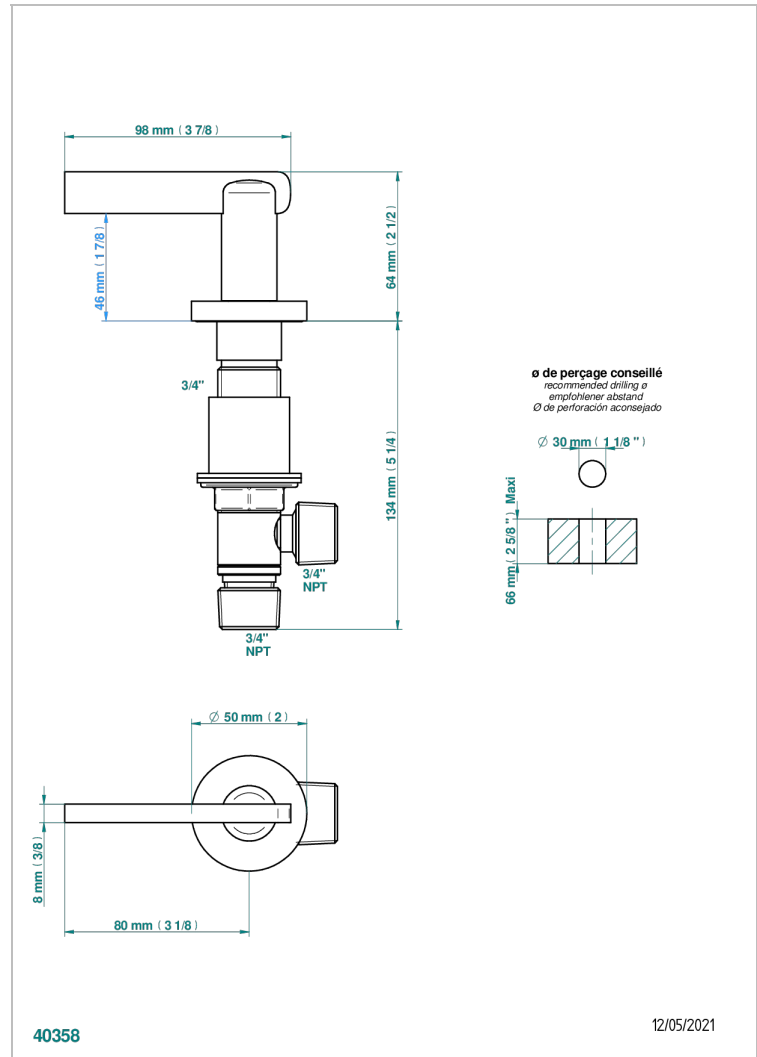

LE 11 WITH LEVER

U2B-36/H

Rim mounted 3/4" valve, hot

CHARACTERISTIC

- Le 11 with lever
- Rim mounted 3/4" valve, hot

AVAILABLE FINITIONS

Antique nickel - H28
Black ceram - D30
Blush PVD - H62
Brass color PVD - H49
Brown bronze color PVD - F33
Gold color PVD - H52