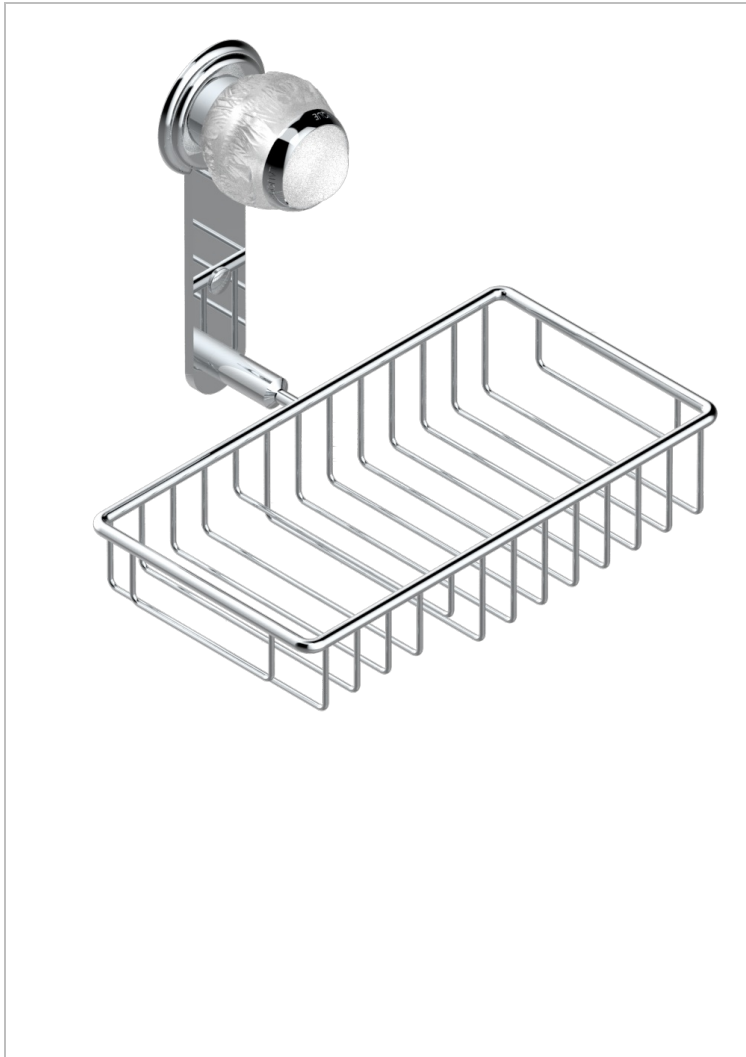

# PANTHERE CLEAR CRYSTAL

A2H-2620

Soap and sponge holder, wall mounted

THG<sup>®</sup>  
PARIS

## CHARACTERISTIC

- Panthère Clear crystal
- Soap and sponge holder, wall mounted