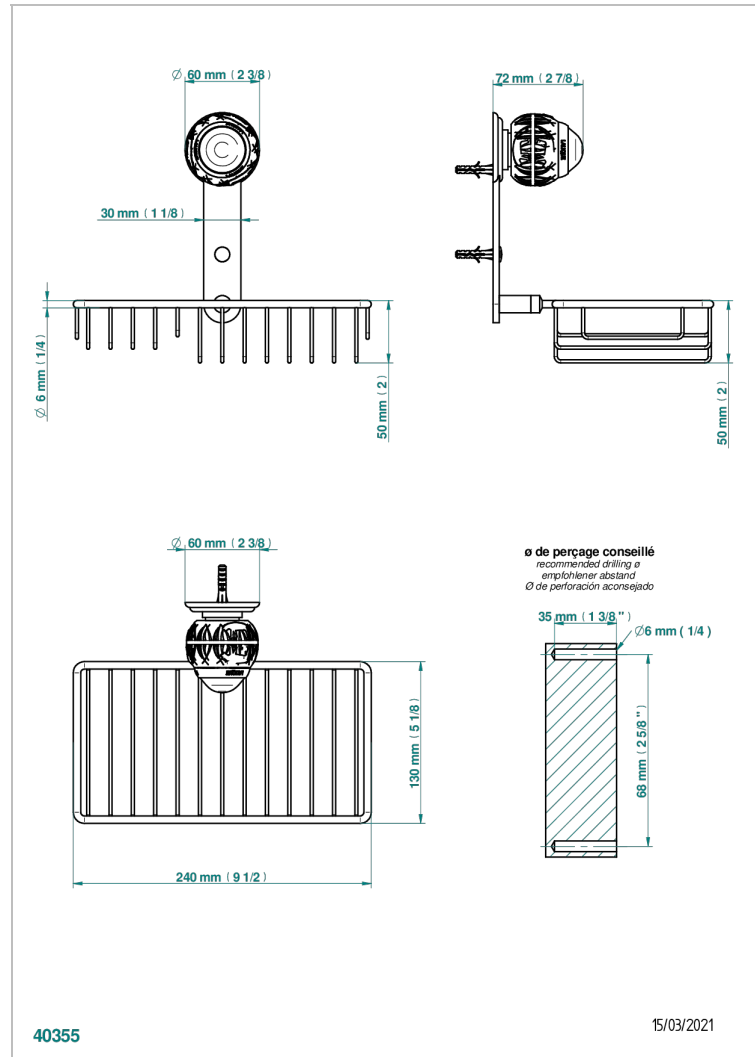

# PANTHERE CLEAR CRYSTAL

A2H-2620

Soap and sponge holder, wall mounted

THG<sup>®</sup>  
PARIS

## CHARACTERISTIC

- Panthère Clear crystal
- Soap and sponge holder, wall mounted