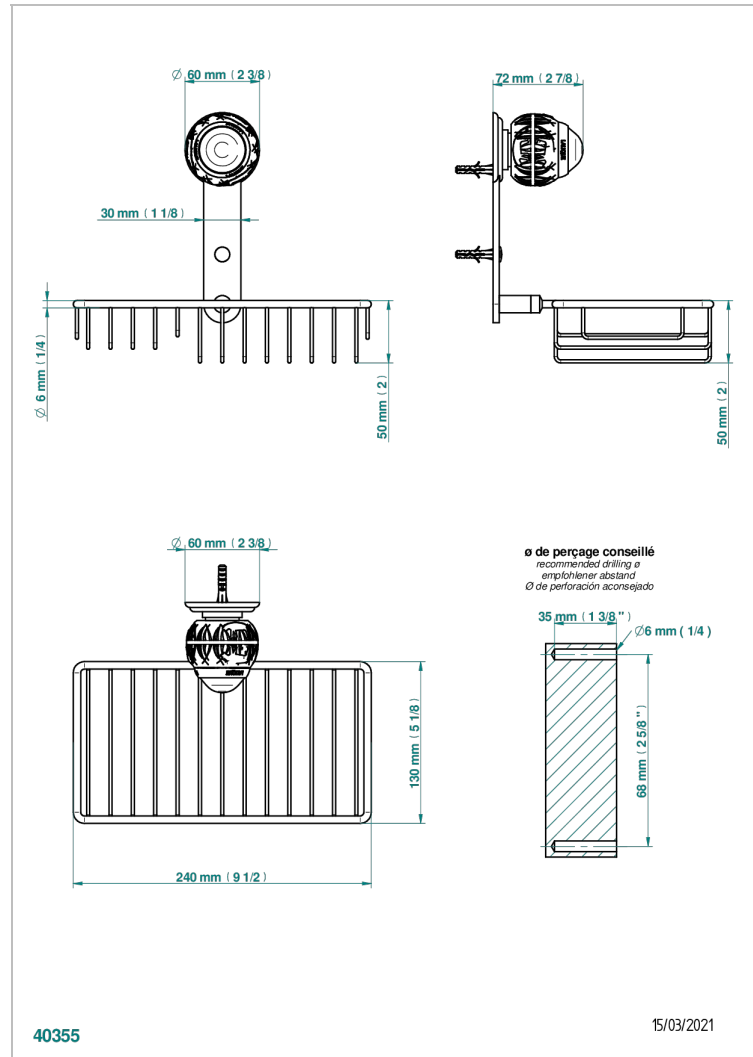

# PANTHERE CLEAR CRYSTAL

A2H-2620

Combined soap and sponge holder with flange, 240 x 130 mm

## CHARACTERISTIC

- Panthère Clear crystal
- Combined soap and sponge holder with flange, 240 x 130 mm