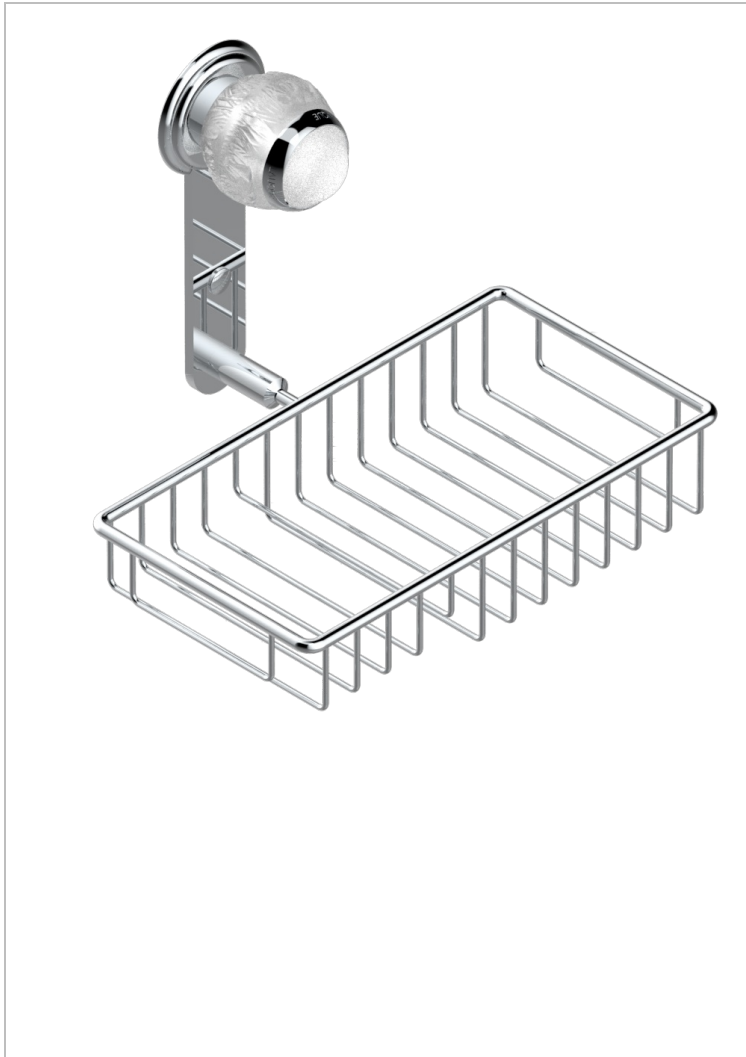

# PANTHERE CLEAR CRYSTAL

A2H-2620

Combined soap and sponge holder with flange, 240 x 130 mm

## CHARACTERISTIC

- Panthère Clear crystal
- Combined soap and sponge holder with flange, 240 x 130 mm

## AVAILABLE FINITIONS

Antique nickel - H28  
Black ceram - D30  
Blush PVD - H62  
Brass color PVD - H49  
Brown bronze color PVD - F33  
Gold color PVD - H52

Graphite PVD - H64  
Lacquered light bronze - D01  
Matt Umber PVD - H67  
Matt blush PVD - H60  
Matt brass color PVD - H50  
Matt brown bronze color PVD - F34