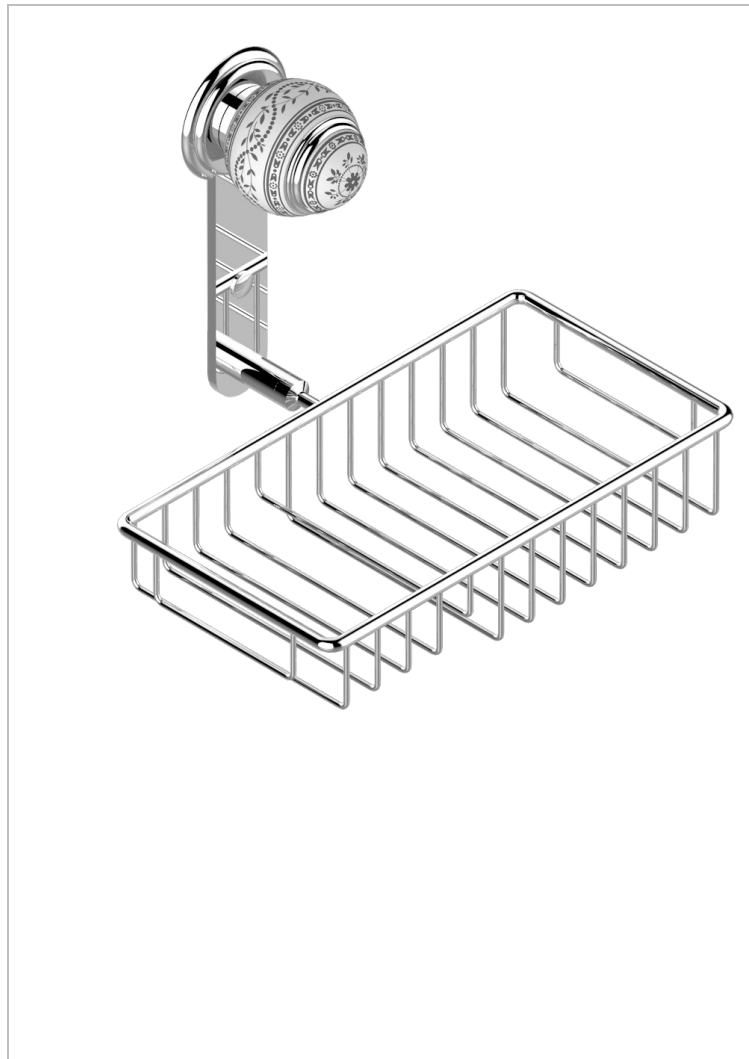

MARQUISE PLATINUM DECOR

A7G-2620

Soap and sponge holder, wall mounted

THG[®]
PARIS

CHARACTERISTIC

- Marquise platinum decor
- Soap and sponge holder, wall mounted

AVAILABLE FINITIONS

Black ceram - D30
Blush PVD - H62
Brass color PVD - H49
Brown bronze color PVD - F33
Chrome polished - A02
Chrome polished / gold polished - G02

Copper antique matt, coated - H07
Gold color PVD - H52
Gold mat - F07
Gold polished - F01
Graphite PVD - H64
Light coated bronze - D01

Matt Umber PVD - H67
Matt blush PVD - H60
Matt brass color PVD - H50
Matt brown bronze color PVD - F34
Matt chrome (American satin) - C02
Matt gold color PVD - H53