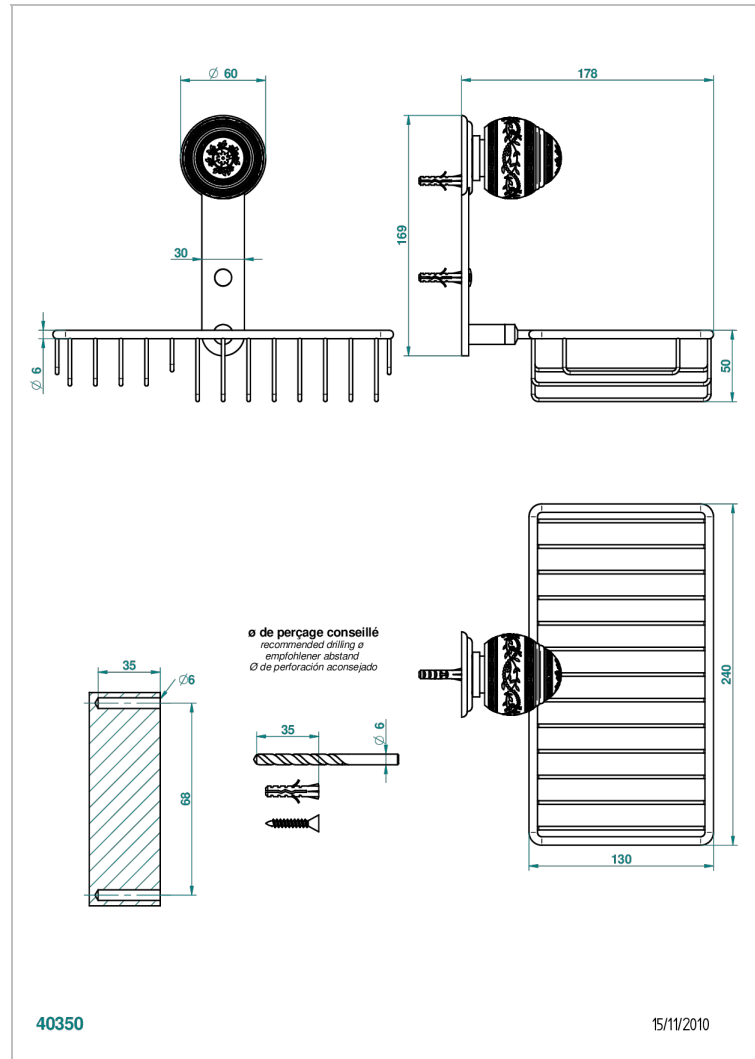

MARQUISE PLATINUM DECOR

A7G-2620

Soap and sponge holder, wall mounted

THG[®]
PARIS

CHARACTERISTIC

- Marquise platinum decor
- Soap and sponge holder, wall mounted

AVAILABLE FINITIONS

Black ceram - D30
Blush PVD - H62
Brass color PVD - H49
Brown bronze color PVD - F33
Chrome polished - A02
Chrome polished / gold polished - G02