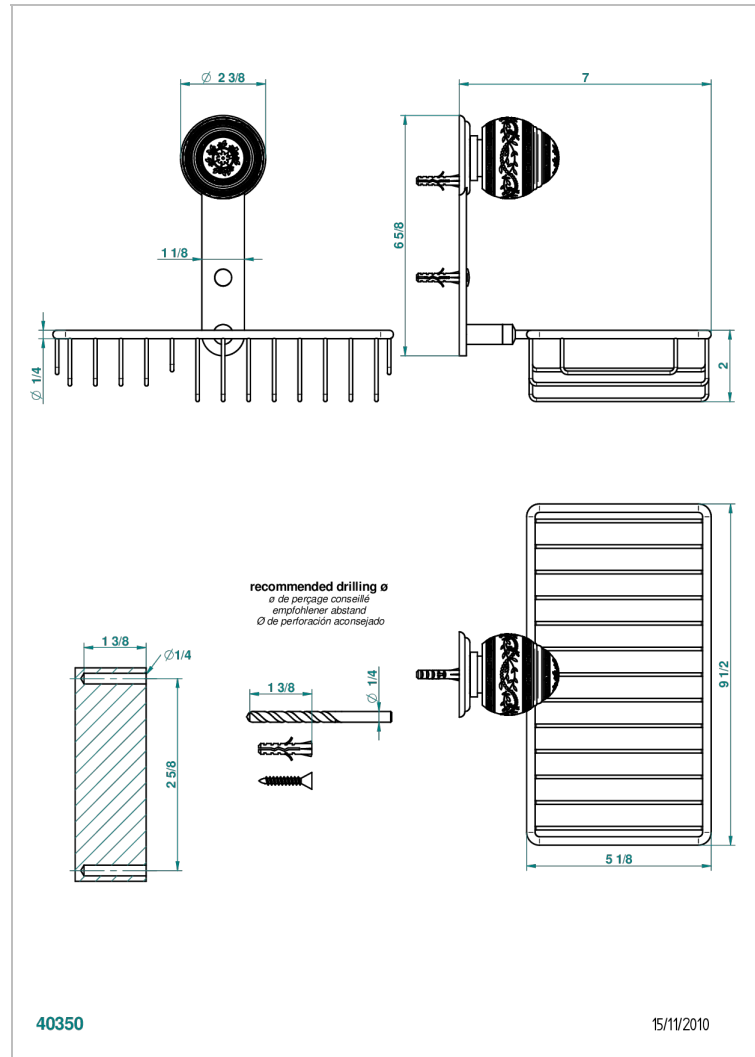

MARQUISE PLATINUM DECOR

A7G-2620

Soap and sponge holder, wall mounted

CHARACTERISTIC

- Marquise platinum decor
- Soap and sponge holder, wall mounted

AVAILABLE FINITIONS

Black ceram - D30
 Blush PVD - H62
 Brass color PVD - H49
 Brown bronze color PVD - F33
 Chrome polished - A02
 Chrome polished / gold polished - G02