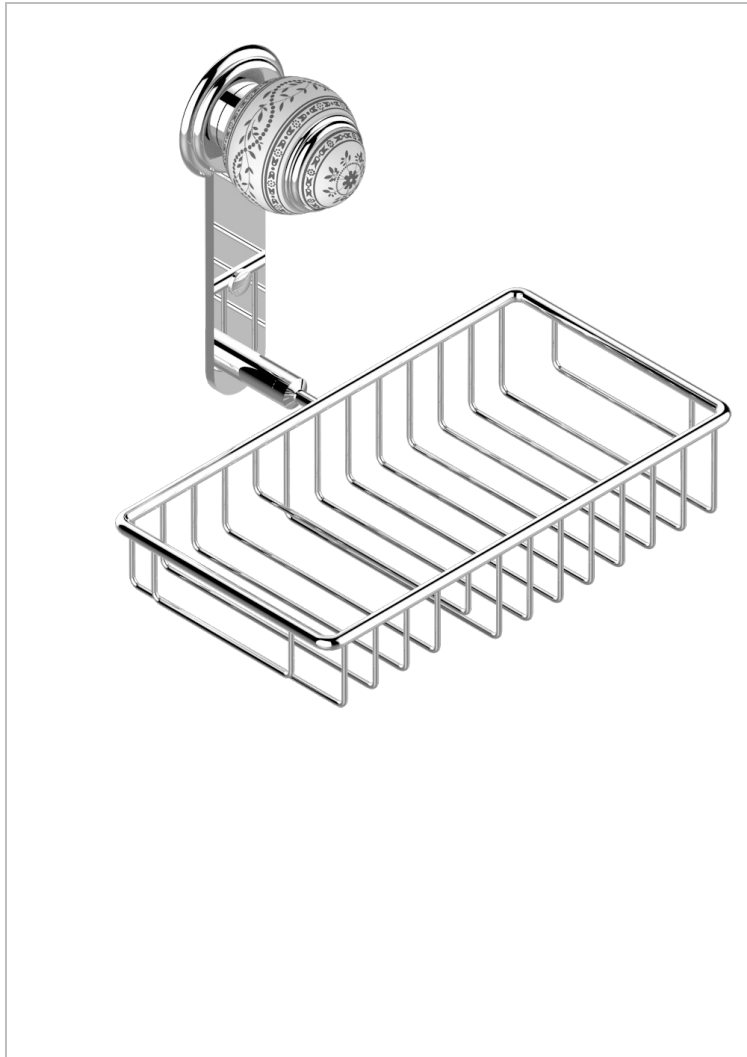

MARQUISE PLATINUM DECOR

A7G-2620

Soap and sponge holder, wall mounted

CHARACTERISTIC

- Marquise platinum decor
- Soap and sponge holder, wall mounted

AVAILABLE FINITIONS

Black ceram - D30
 Blush PVD - H62
 Brass color PVD - H49
 Brown bronze color PVD - F33
 Chrome polished - A02
 Chrome polished / gold polished - G02

Copper antique matt, coated - H07
 Gold color PVD - H52
 Gold mat - F07
 Gold polished - F01
 Graphite PVD - H64
 Light coated bronze - D01

Matt Umber PVD - H67
 Matt blush PVD - H60
 Matt brass color PVD - H50
 Matt brown bronze color PVD - F34
 Matt chrome (American satin) - C02
 Matt gold color PVD - H53