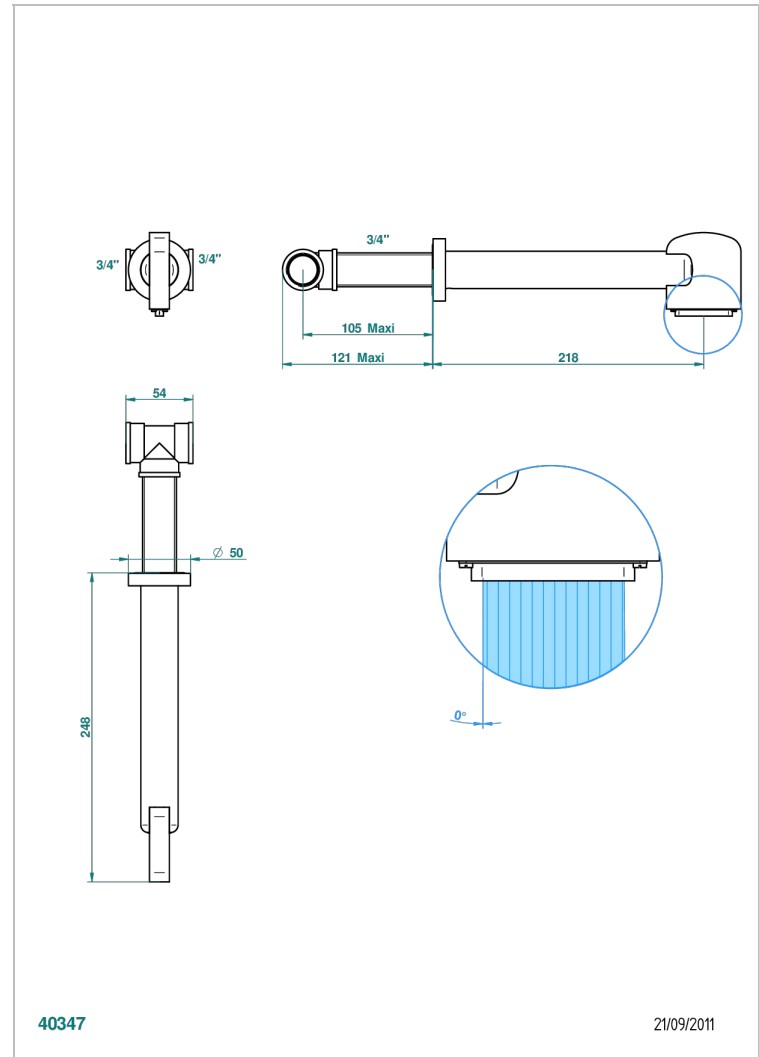

# LE 11

U2A-22SG

Wall mounted super goliath bath spout

## CHARACTERISTIC

- Le 11
- Wall mounted super goliath bath spout