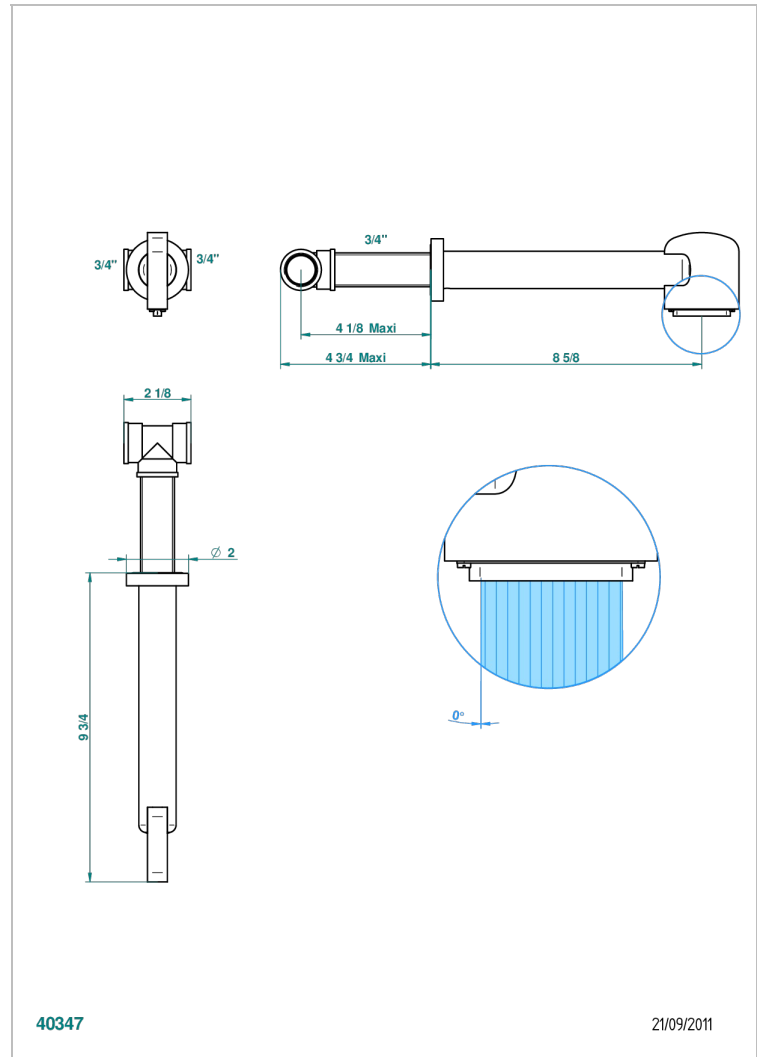

LE 11

U2A-22SG

Wall mounted super goliath bath spout

CHARACTERISTIC

- Le 11
- Wall mounted super goliath bath spout

AVAILABLE FINITIONS

Antique nickel - H28
Black ceram - D30
Blush PVD - H62
Brass color PVD - H49
Brown bronze color PVD - F33
Gold color PVD - H52

Nickel color PVD - H55
Polished chrome (color finish) - A02
Polished chrome / Polished gold (color finish) - G02
Polished gold (color finish) - F01
Polished nickel - B01
Soft gold - F30

Soft matt gold - F31
Umber PVD - H66
Varnished matt antique red copper (color finish) - H07