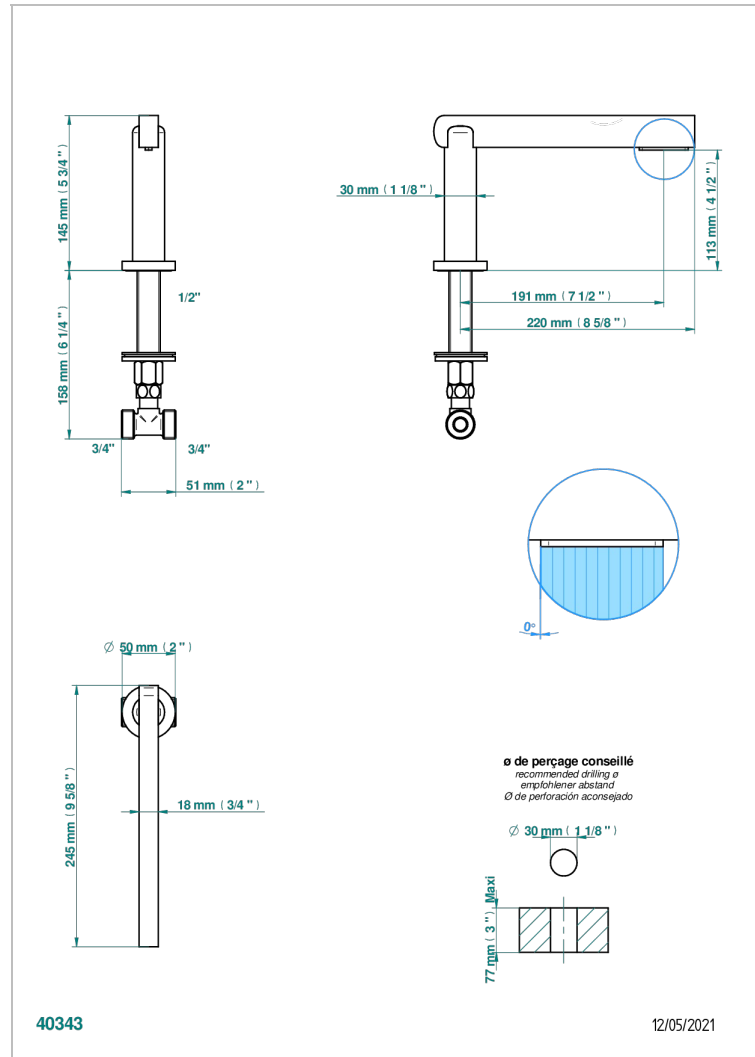

LE 11 WITH LEVER

U2B-29SG

Rim mounted bath spout, super goliath

CHARACTERISTIC

- Le 11 with lever
- Rim mounted bath spout, super goliath

AVAILABLE FINITIONS

Antique nickel - H28
Black ceram - D30
Blush PVD - H62
Brass color PVD - H49
Brown bronze color PVD - F33
Gold color PVD - H52