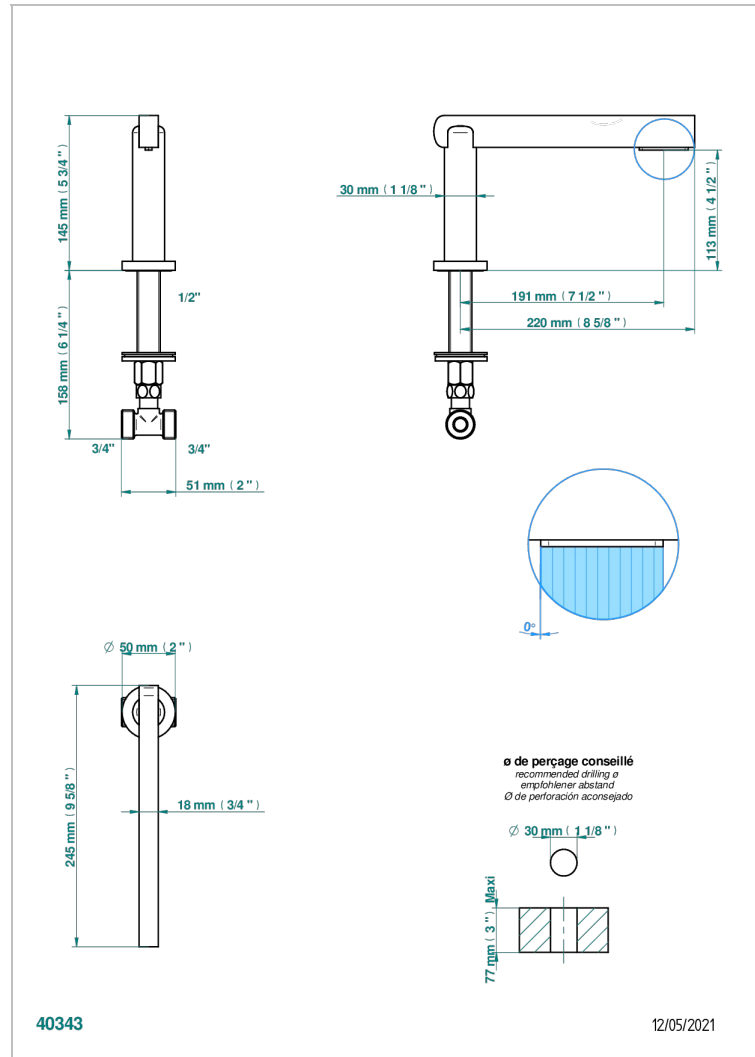

LE 11

U2A-29SG

Bathtub spout

CHARACTERISTIC

- Le 11
- Bathtub spout

AVAILABLE FINITIONS

Black ceram - D30
Blush PVD - H62
Brass color PVD - H49
Brown bronze color PVD - F33
Chrome polished - AO2
Chrome polished / gold polished - G02