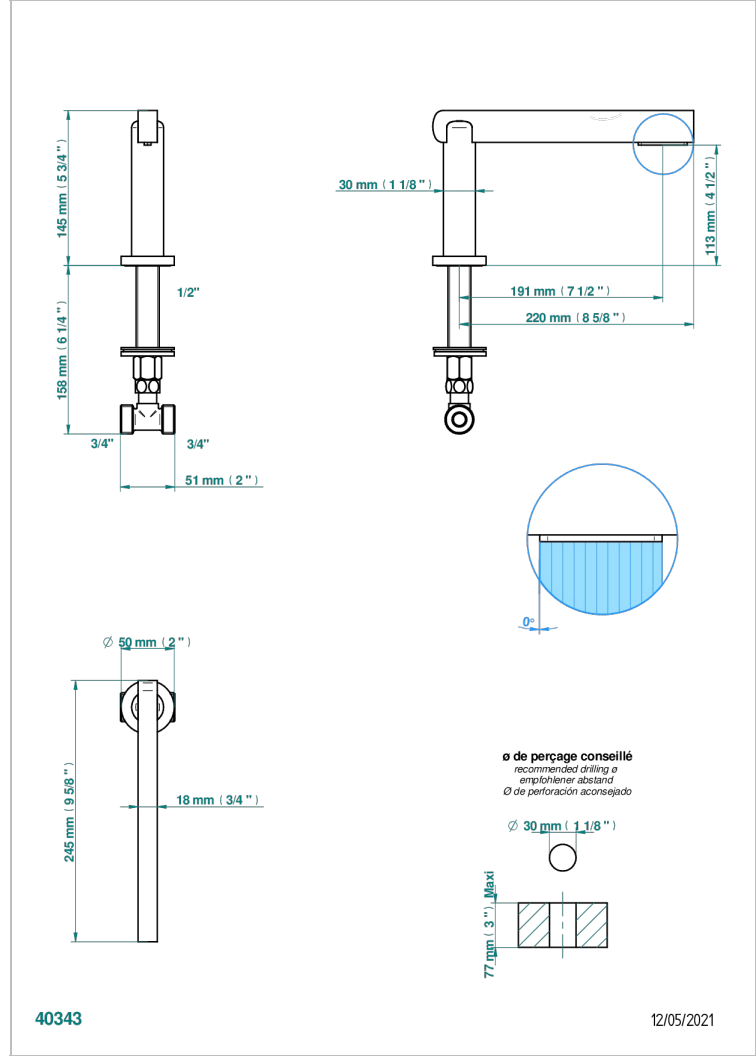

LE 11

U2A-29SG

Rim mounted bath spout, super goliath

CHARACTERISTIC

- Le 11
- Rim mounted bath spout, super goliath

AVAILABLE FINITIONS

Antique nickel - H28
Black ceram - D30
Blush PVD - H62
Brass color PVD - H49
Brown bronze color PVD - F33
Gold color PVD - H52