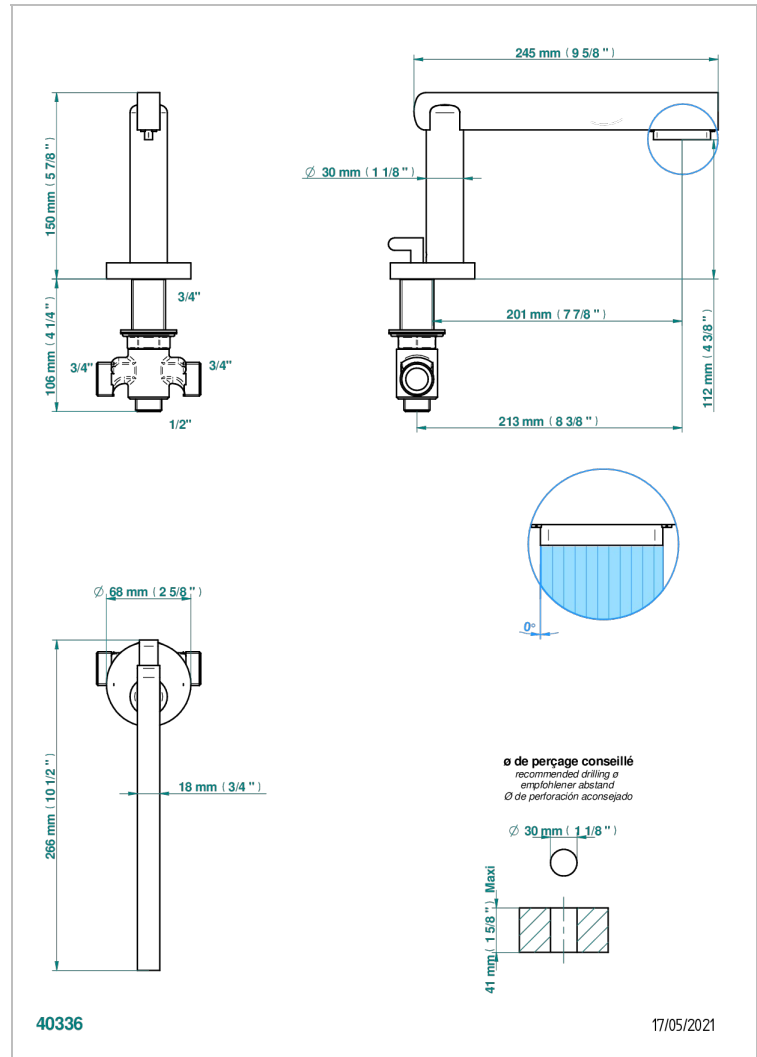

# LE 11 WITH LEVER HANDLES

U2B-29SGI

Tub spout with integral diverter

## CHARACTERISTIC

- Le 11 with lever handles
- Tub spout with integral diverter