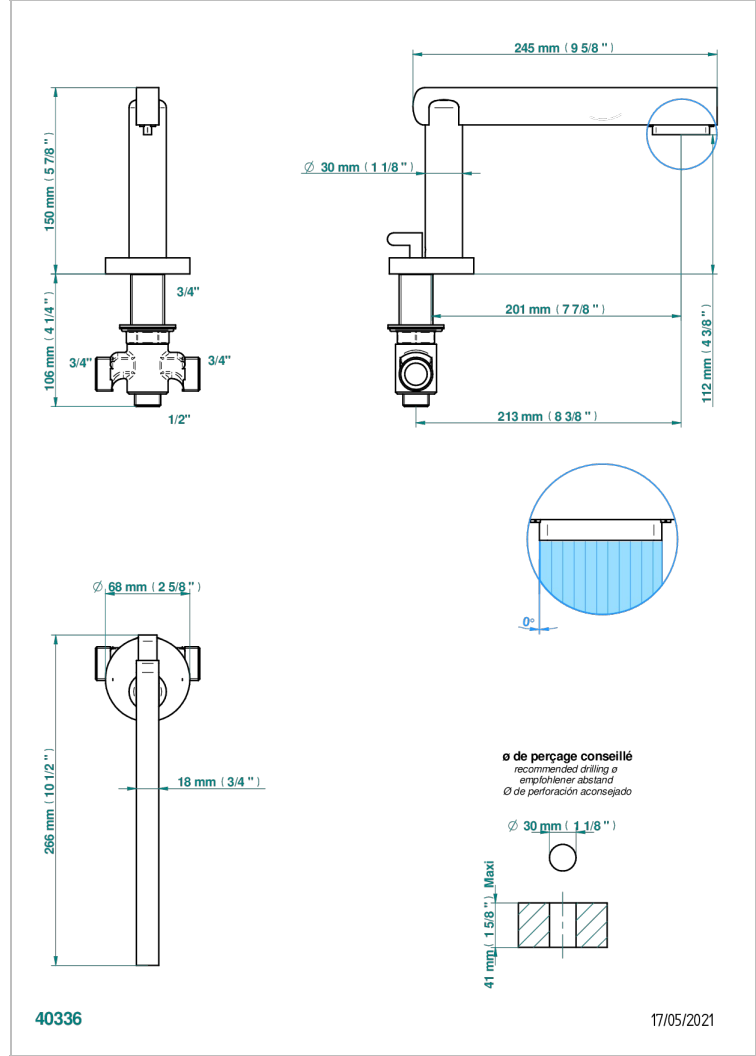

# LE 11 WITH LEVER

U2B-29SGI

Rim mounted bath spout and diverter, super goliath

## CHARACTERISTIC

- Le 11 with lever
- Rim mounted bath spout and diverter, super goliath