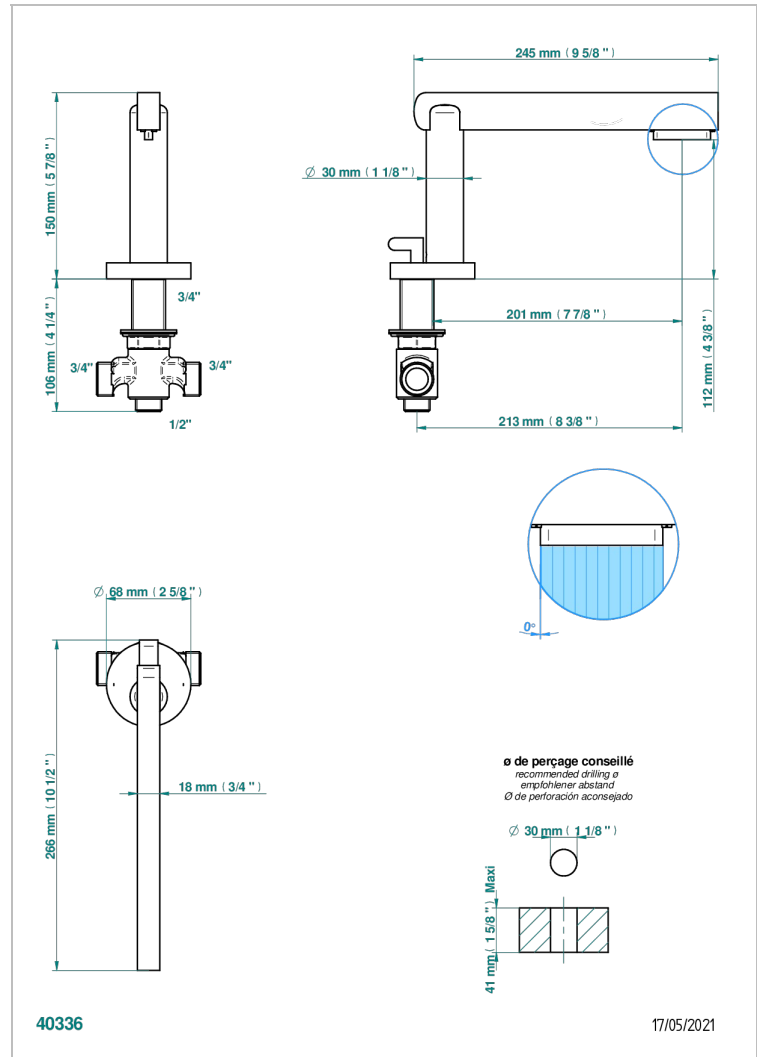

# LE 11

U2A-29SGI

Tub spout with integral diverter

## CHARACTERISTIC

- Le 11
- Tub spout with integral diverter