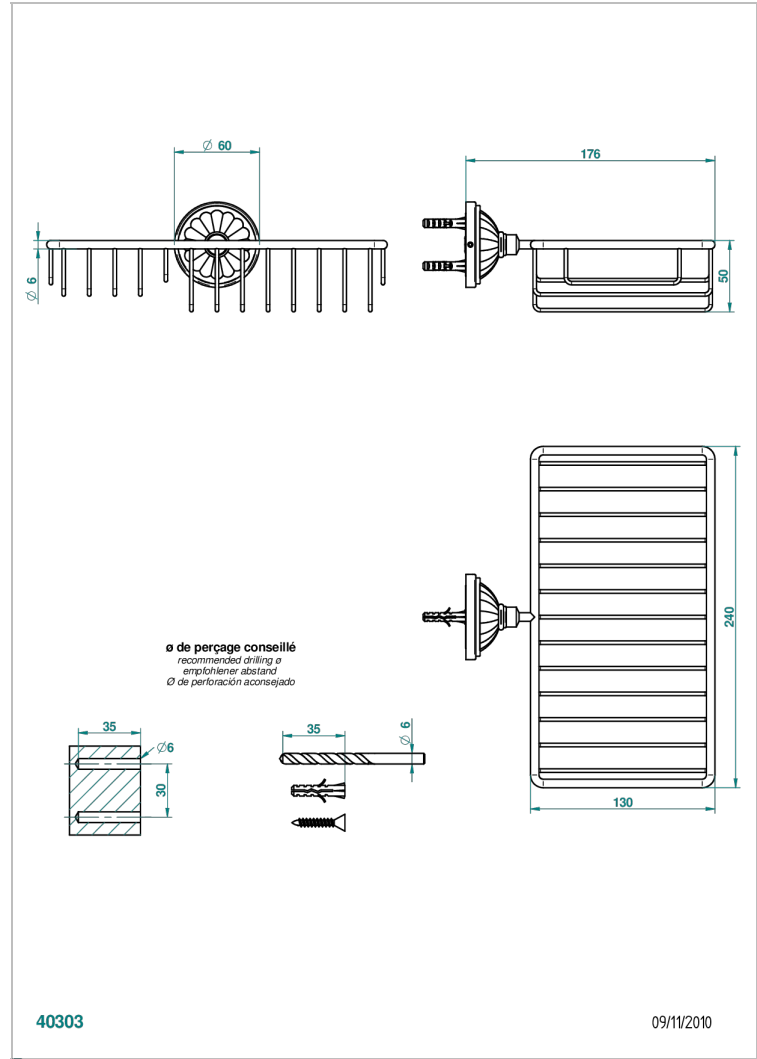

MANDARINE SATINY CRYSTAL

U1E-2620

Soap and sponge holder, wall mounted

THG[®]
PARIS

CHARACTERISTIC

- Mandarine Satiny crystal
- Soap and sponge holder, wall mounted

AVAILABLE FINITIONS

Black ceram - D30
Blush PVD - H62
Brass color PVD - H49
Brown bronze color PVD - F33
Chrome polished - A02
Chrome polished / gold polished - G02