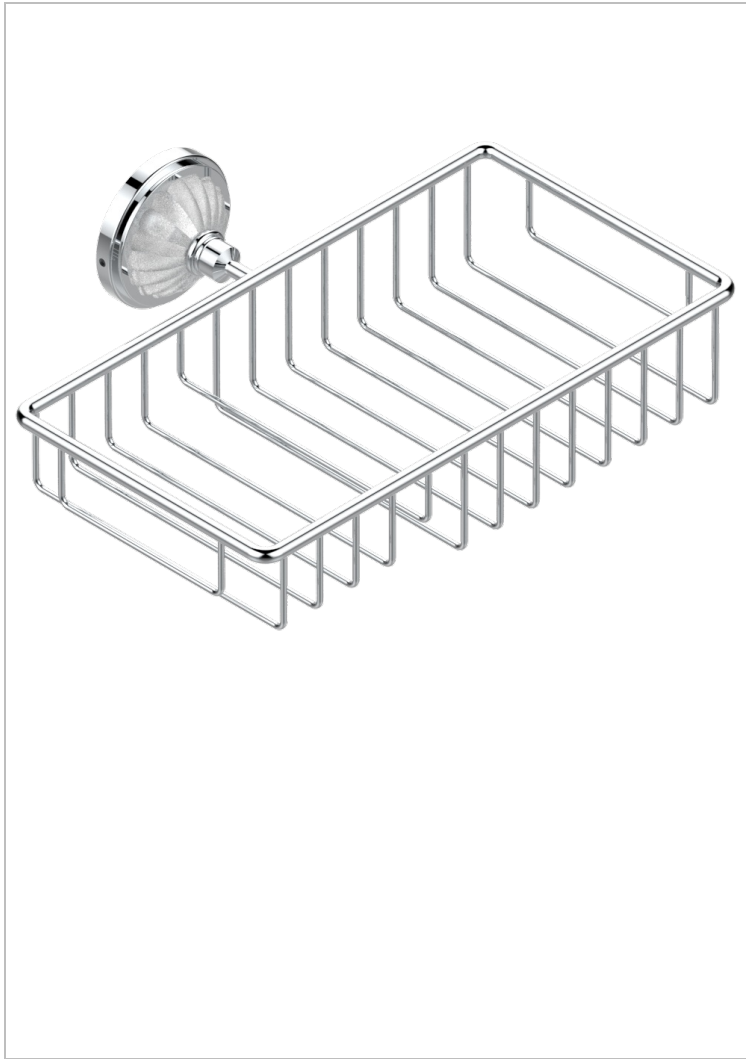

MANDARINE SATINY CRYSTAL

U1E-2620

Soap and sponge holder, wall mounted

THG[®]
PARIS

CHARACTERISTIC

- Mandarine Satiny crystal
- Soap and sponge holder, wall mounted

AVAILABLE FINITIONS

Black ceram - D30
Blush PVD - H62
Brass color PVD - H49
Brown bronze color PVD - F33
Chrome polished - A02
Chrome polished / gold polished - G02

Copper antique matt, coated - H07
Gold color PVD - H52
Gold mat - F07
Gold polished - F01
Graphite PVD - H64
Light coated bronze - D01

Matt Umber PVD - H67
Matt blush PVD - H60
Matt brass color PVD - H50
Matt brown bronze color PVD - F34
Matt chrome (American satin) - C02
Matt gold color PVD - H53

Matt graphite PVD - H65
Matt nickel (American satin) - C01
Matt nickel color PVD - H56
Nickel antique / Sovereign - H28
Nickel color PVD - H55
Nickel polished - B01

Soft gold - F30
Soft matt gold - F31
Umber PVD - H66