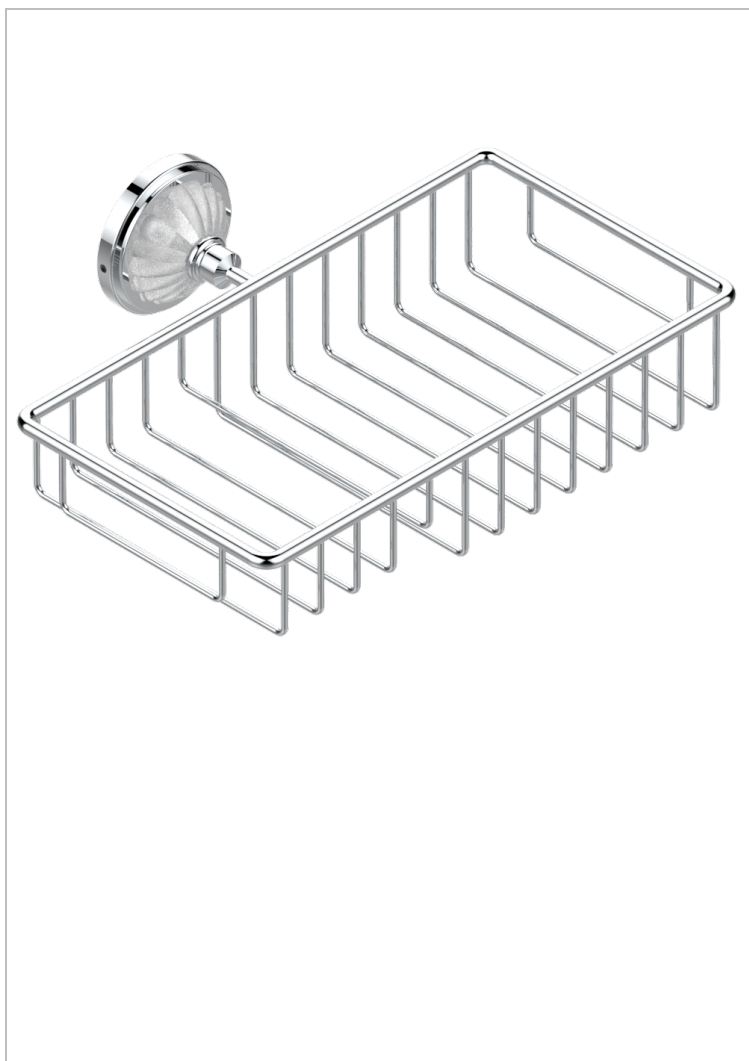

MANDARINE SATINY CRYSTAL

U1E-2620

Soap and sponge holder, wall mounted

CHARACTERISTIC

- Mandarin Satiny crystal
- Soap and sponge holder, wall mounted

AVAILABLE FINITIONS

Black ceram - D30
Blush PVD - H62
Brass color PVD - H49
Brown bronze color PVD - F33
Chrome polished - A02
Chrome polished / gold polished - G02

Copper antique matt, coated - H07
Gold color PVD - H52
Gold mat - F07
Gold polished - F01
Graphite PVD - H64
Light coated bronze - D01

Matt Umber PVD - H67
Matt blush PVD - H60
Matt brass color PVD - H50
Matt brown bronze color PVD - F34
Matt chrome (American satin) - C02
Matt gold color PVD - H53

Matt graphite PVD - H65
Matt nickel (American satin) - C01
Matt nickel color PVD - H56
Nickel antique / Sovereign - H28
Nickel color PVD - H55
Nickel polished - B01

Soft gold - F30
Soft matt gold - F31
Umber PVD - H66