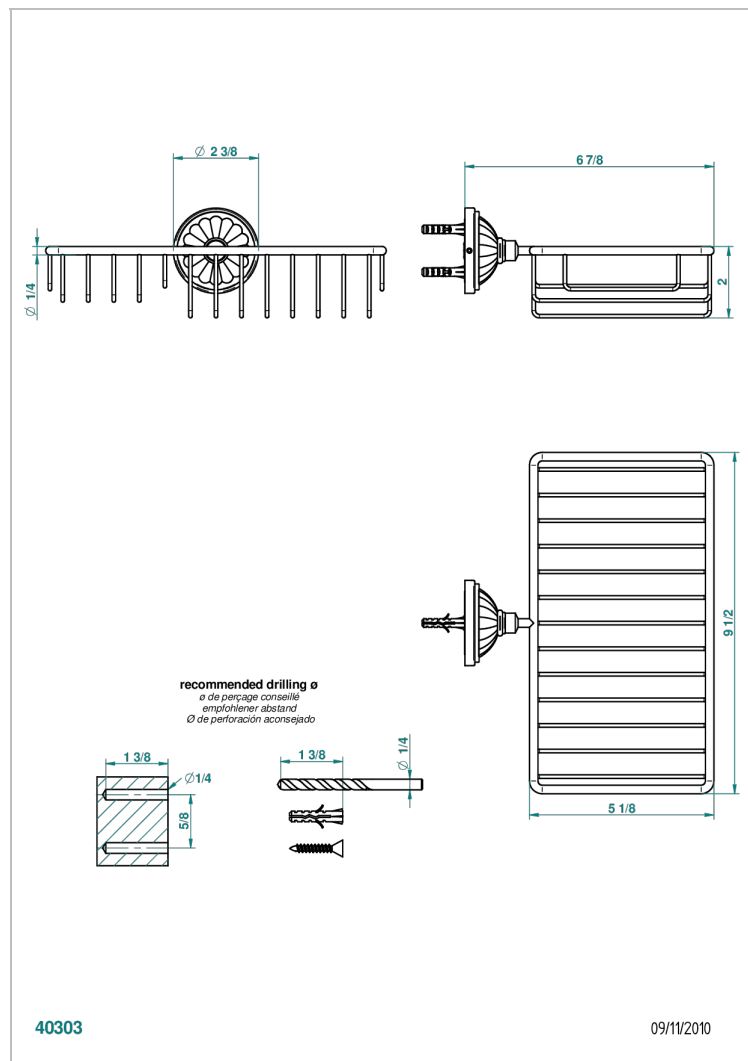

MANDARINE SATINY CRYSTAL

U1E-2620

Soap and sponge holder, wall mounted

CHARACTERISTIC

- Mandarin Satiny crystal
- Soap and sponge holder, wall mounted

AVAILABLE FINITIONS

Black ceram - D30
Blush PVD - H62
Brass color PVD - H49
Brown bronze color PVD - F33
Chrome polished - A02
Chrome polished / gold polished - G02