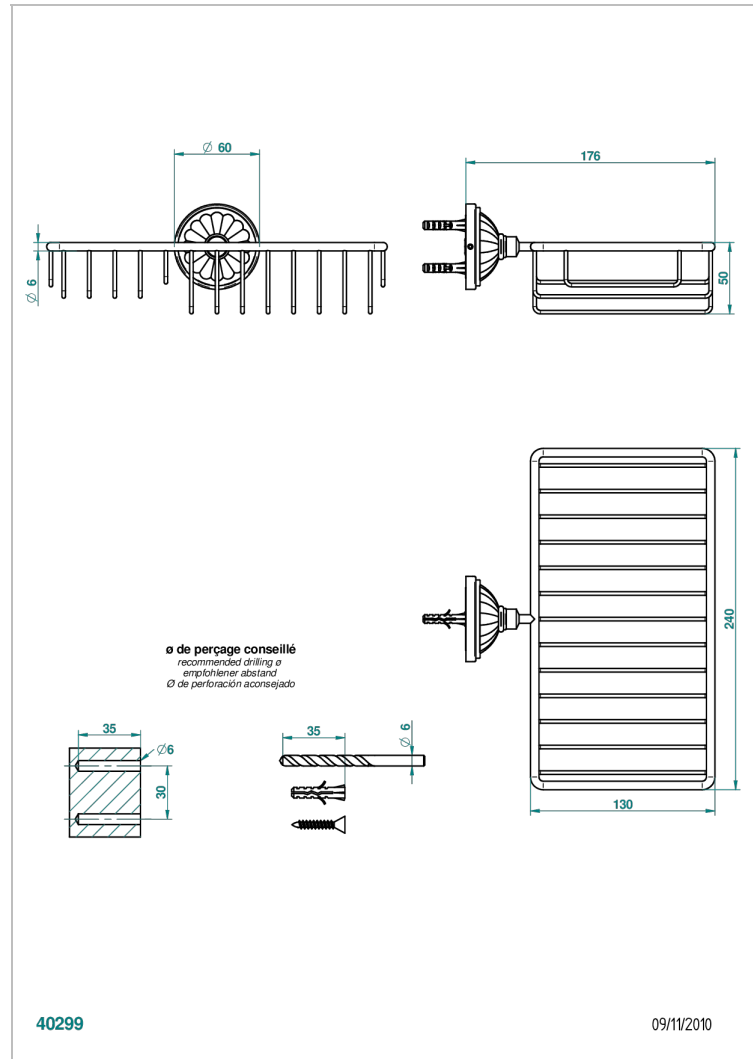

MANDARINE CLEAR CRYSTAL

U1D-2620

Soap and sponge holder, wall mounted

THG[®]
PARIS

CHARACTERISTIC

- Mandarine Clear crystal
- Soap and sponge holder, wall mounted

AVAILABLE FINITIONS

Black ceram - D30
Blush PVD - H62
Brass color PVD - H49
Brown bronze color PVD - F33
Chrome polished - A02
Chrome polished / gold polished - G02