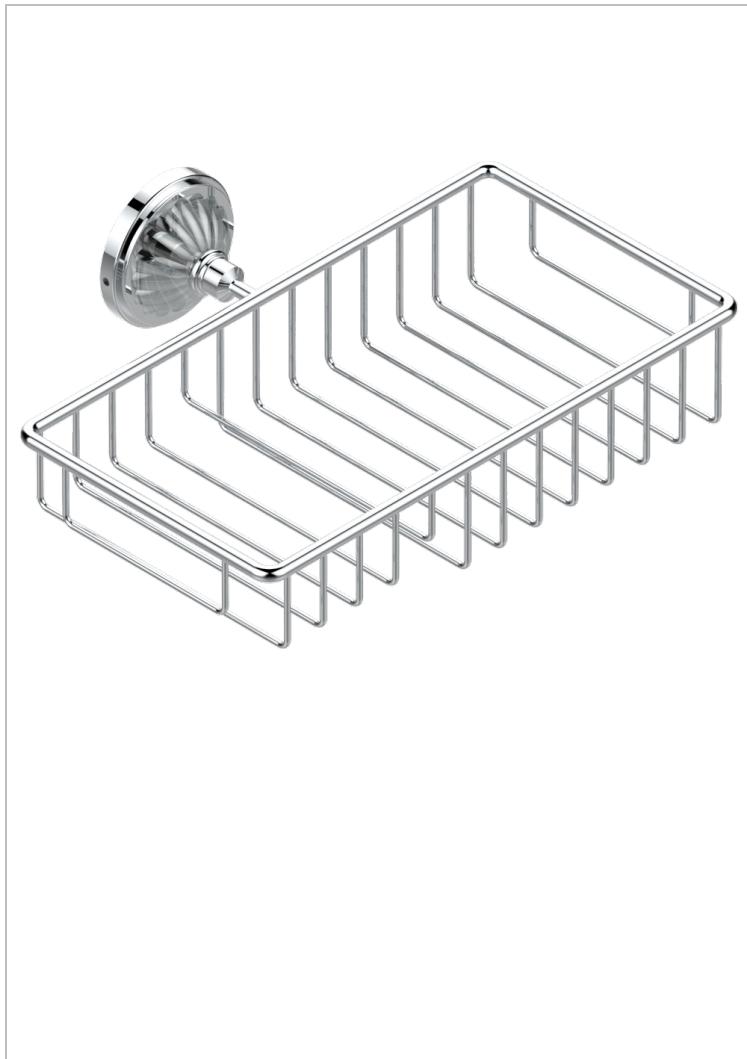

MANDARINE CLEAR CRYSTAL

U1D-2620

Soap and sponge holder, wall mounted

THG[®]
PARIS

CHARACTERISTIC

- Mandarine Clear crystal
- Soap and sponge holder, wall mounted

AVAILABLE FINITIONS

Black ceram - D30
Blush PVD - H62
Brass color PVD - H49
Brown bronze color PVD - F33
Chrome polished - A02
Chrome polished / gold polished - G02

Copper antique matt, coated - H07
Gold color PVD - H52
Gold mat - F07
Gold polished - F01
Graphite PVD - H64
Light coated bronze - D01

Matt Umber PVD - H67
Matt blush PVD - H60
Matt brass color PVD - H50
Matt brown bronze color PVD - F34
Matt chrome (American satin) - C02
Matt gold color PVD - H53