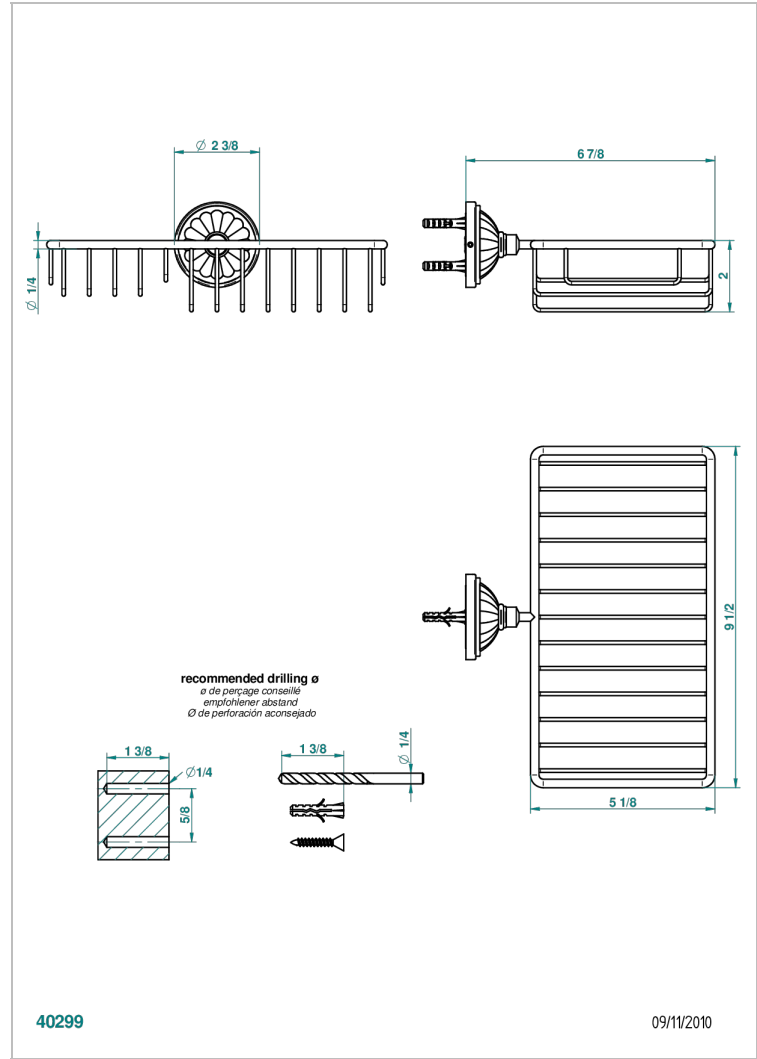

MANDARINE CLEAR CRYSTAL

U1D-2620

Soap and sponge holder, wall mounted

THG[®]
PARIS

40299

09/11/2010

CHARACTERISTIC

- Mandarine Clear crystal
- Soap and sponge holder, wall mounted