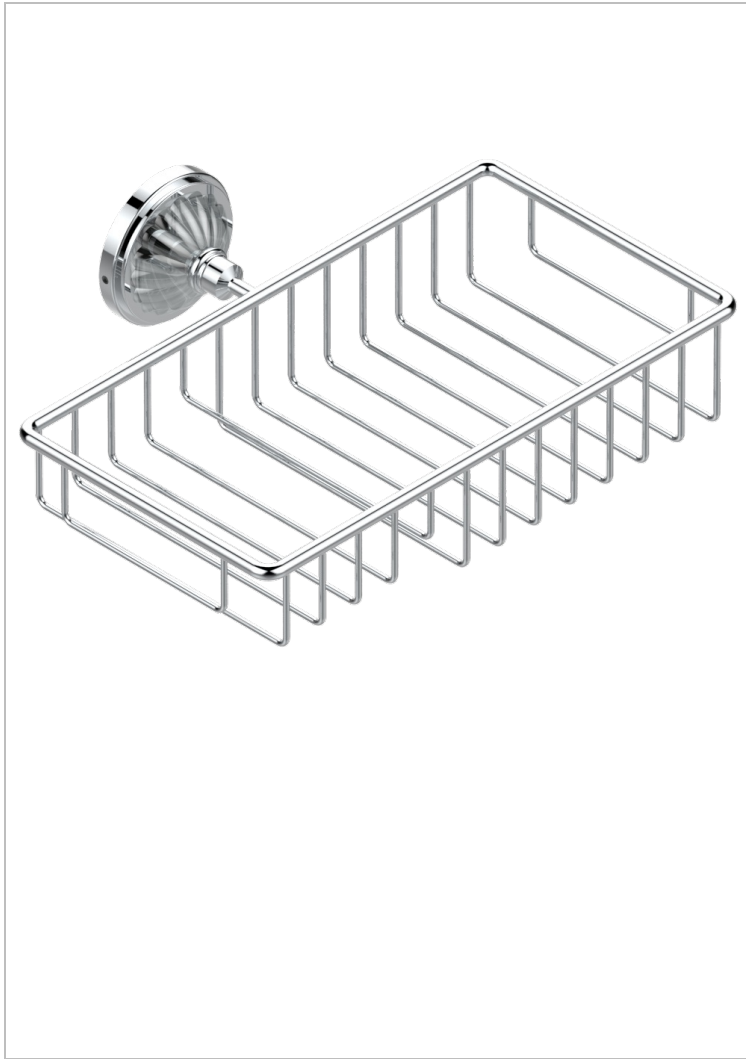

MANDARINE CLEAR CRYSTAL

U1D-2620

Soap and sponge holder, wall mounted

THG[®]
PARIS

40299

09/11/2010

CHARACTERISTIC

- Mandarine Clear crystal
- Soap and sponge holder, wall mounted

AVAILABLE FINITIONS

Black ceram - D30
Blush PVD - H62
Brass color PVD - H49
Brown bronze color PVD - F33
Chrome polished - A02
Chrome polished / gold polished - G02

Copper antique matt, coated - H07
Gold color PVD - H52
Gold mat - F07
Gold polished - F01
Graphite PVD - H64
Light coated bronze - D01