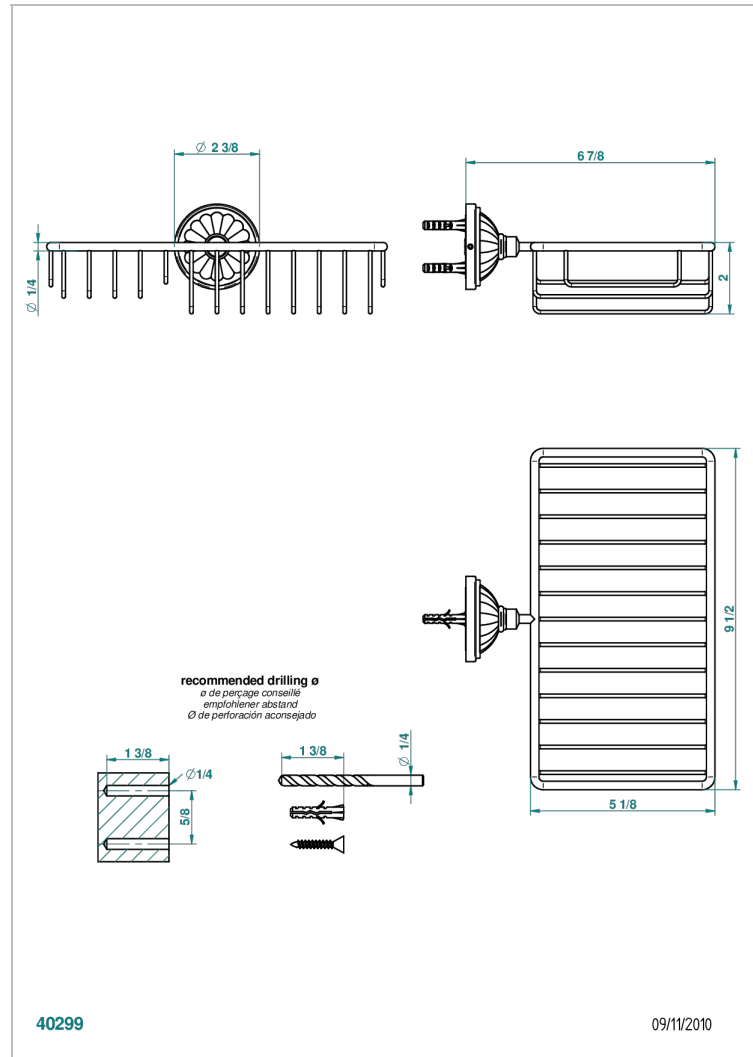

MANDARINE CLEAR CRYSTAL

U1D-2620

Combined soap and sponge holder with flange, 240 x 130 mm

THG[®]
PARIS

CHARACTERISTIC

- Mandarine Clear crystal
- Combined soap and sponge holder with flange, 240 x 130 mm

AVAILABLE FINITIONS