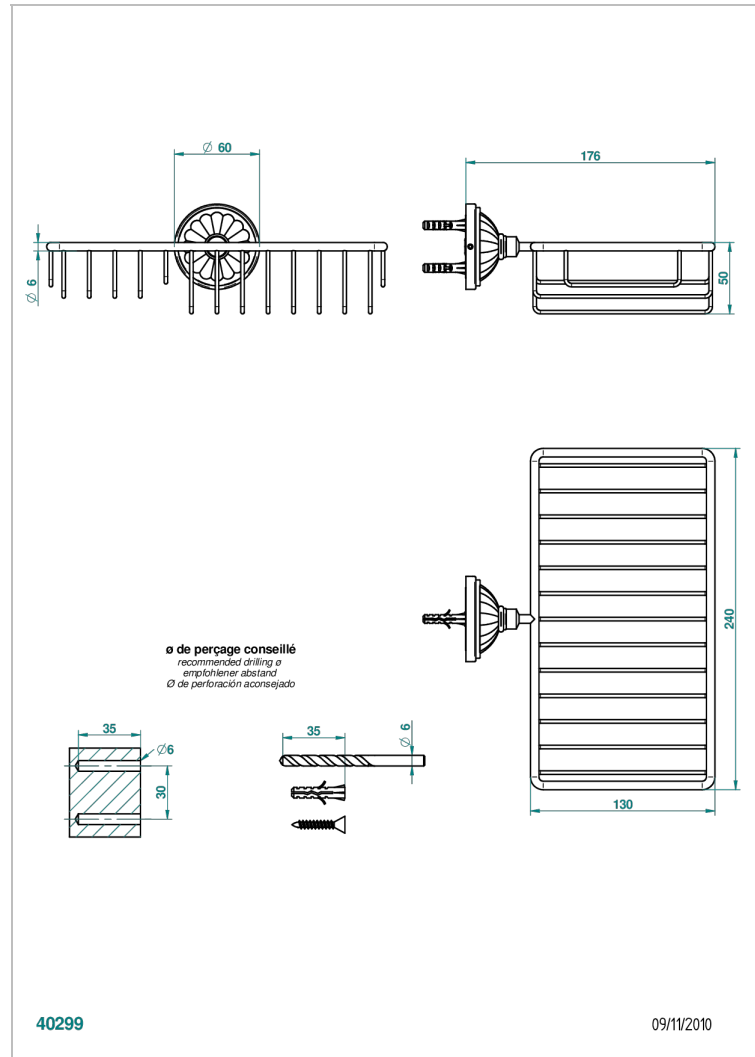

MANDARINE CLEAR CRYSTAL

U1D-2620

Combined soap and sponge holder with flange, 240 x 130 mm

THG[®]
PARIS

CHARACTERISTIC

- Mandarine Clear crystal
- Combined soap and sponge holder with flange, 240 x 130 mm

AVAILABLE FINITIONS