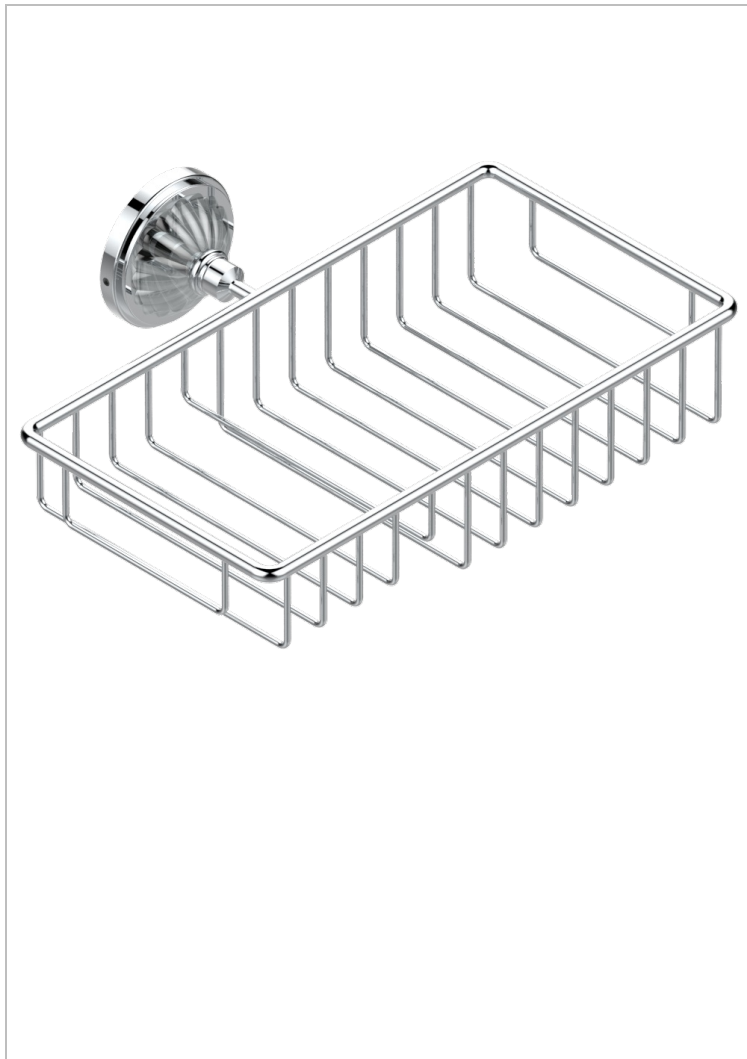

MANDARINE CLEAR CRYSTAL

U1D-2620

Combined soap and sponge holder with flange, 240 x 130 mm

THG[®]
PARIS

CHARACTERISTIC

- Mandarine Clear crystal
- Combined soap and sponge holder with flange, 240 x 130 mm

AVAILABLE FINITIONS

Antique nickel - H28
Black ceram - D30
Blush PVD - H62
Brass color PVD - H49
Brown bronze color PVD - F33
Gold color PVD - H52

Graphite PVD - H64
Lacquered light bronze - D01
Matt Umber PVD - H67
Matt blush PVD - H60
Matt brass color PVD - H50
Matt brown bronze color PVD - F34