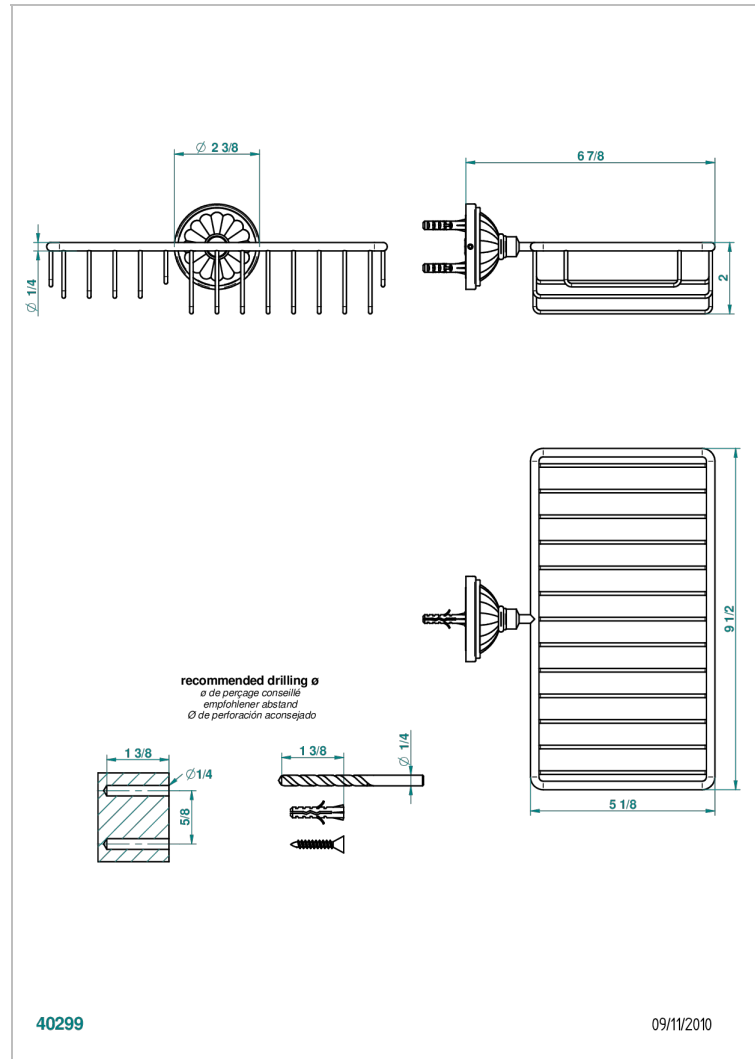

MANDARINE CLEAR CRYSTAL

U1D-2620

Combined soap and sponge holder with flange, 240 x 130 mm

THG[®]
PARIS

CHARACTERISTIC

- Mandarine Clear crystal
- Combined soap and sponge holder with flange, 240 x 130 mm

AVAILABLE FINITIONS