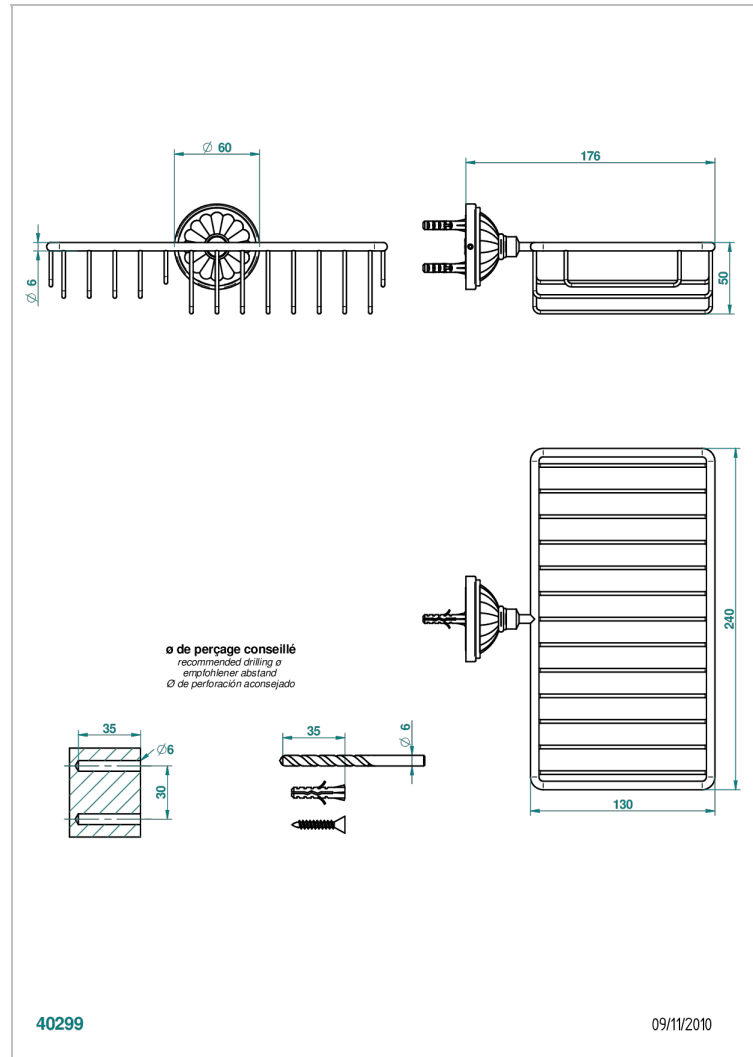

MANDARINE CLEAR CRYSTAL

U1D-2620

Combined soap and sponge holder with flange, 240 x 130 mm

THG[®]
PARIS

CHARACTERISTIC

- Mandarine Clear crystal
- Combined soap and sponge holder with flange, 240 x 130 mm

AVAILABLE FINITIONS