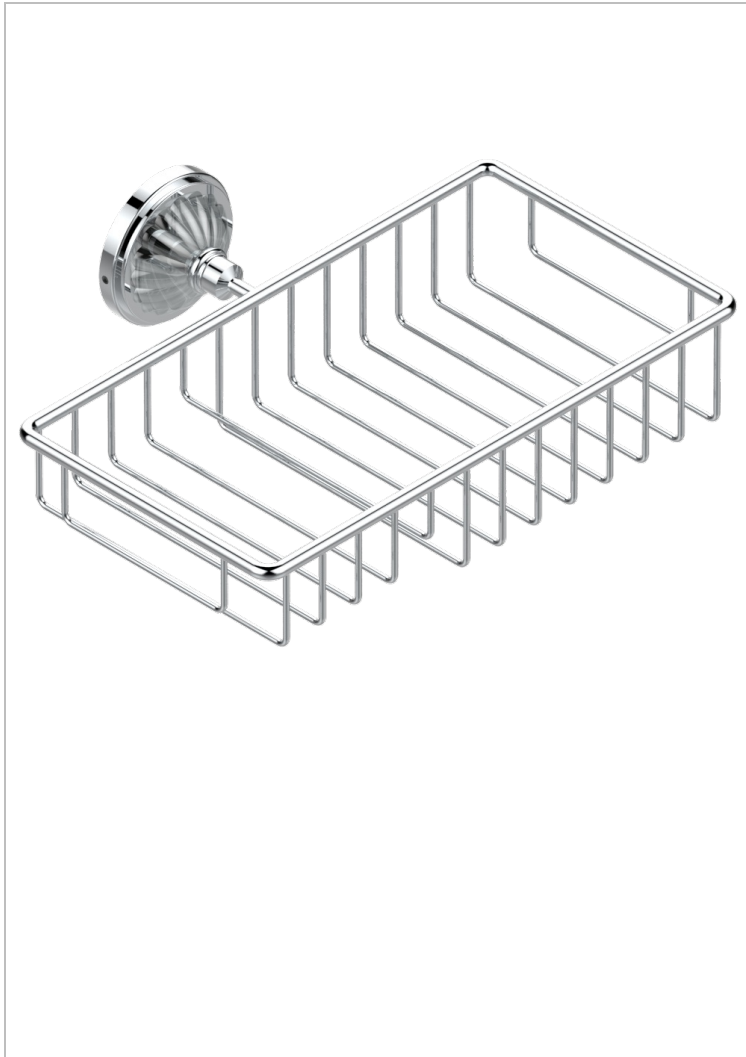

MANDARINE CLEAR CRYSTAL

U1D-2620

Combined soap and sponge holder with flange, 240 x 130 mm

THG[®]
PARIS

CHARACTERISTIC

- Mandarine Clear crystal
- Combined soap and sponge holder with flange, 240 x 130 mm

AVAILABLE FINITIONS

Antique nickel - H28
Black ceram - D30
Blush PVD - H62
Brass color PVD - H49
Brown bronze color PVD - F33
Gold color PVD - H52

Graphite PVD - H64
Lacquered light bronze - D01
Matt Umber PVD - H67
Matt blush PVD - H60
Matt brass color PVD - H50
Matt brown bronze color PVD - F34