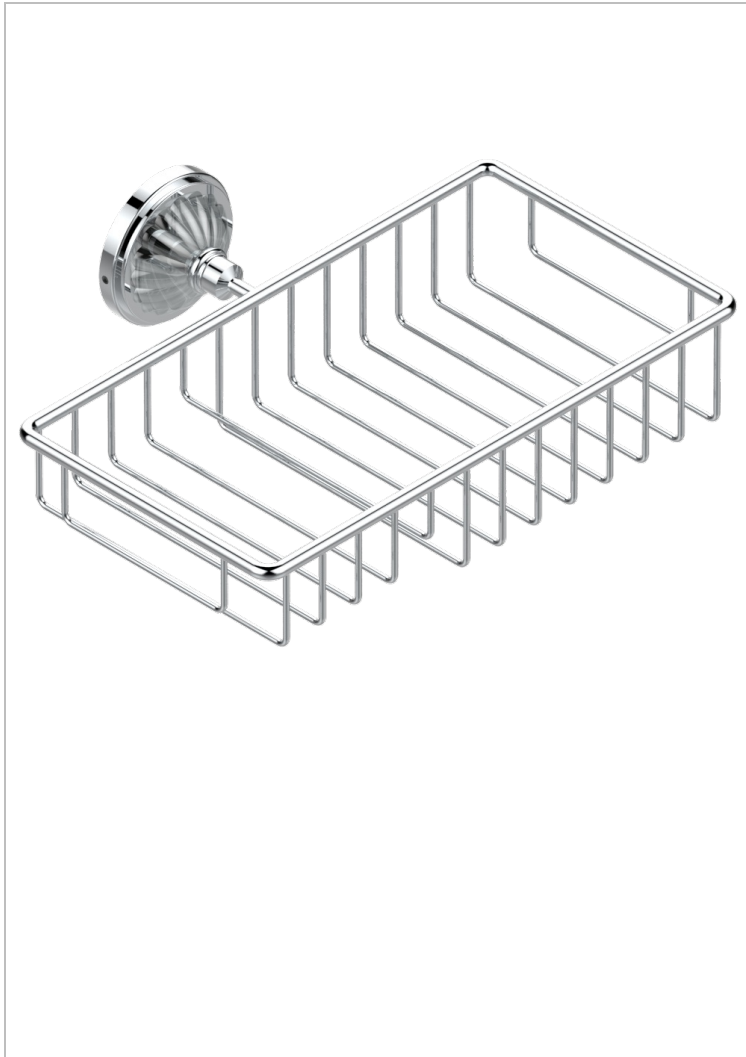

# MANDARINE CLEAR CRYSTAL

U1D-2620

Combined soap and sponge holder with flange, 240 x 130 mm

THG<sup>®</sup>  
PARIS

## CHARACTERISTIC

- Mandarine Clear crystal
- Combined soap and sponge holder with flange, 240 x 130 mm

## AVAILABLE FINITIONS

Antique nickel - H28  
Black ceram - D30  
Blush PVD - H62  
Brass color PVD - H49  
Brown bronze color PVD - F33  
Gold color PVD - H52

Graphite PVD - H64  
Lacquered light bronze - D01  
Matt Umber PVD - H67  
Matt blush PVD - H60  
Matt brass color PVD - H50  
Matt brown bronze color PVD - F34