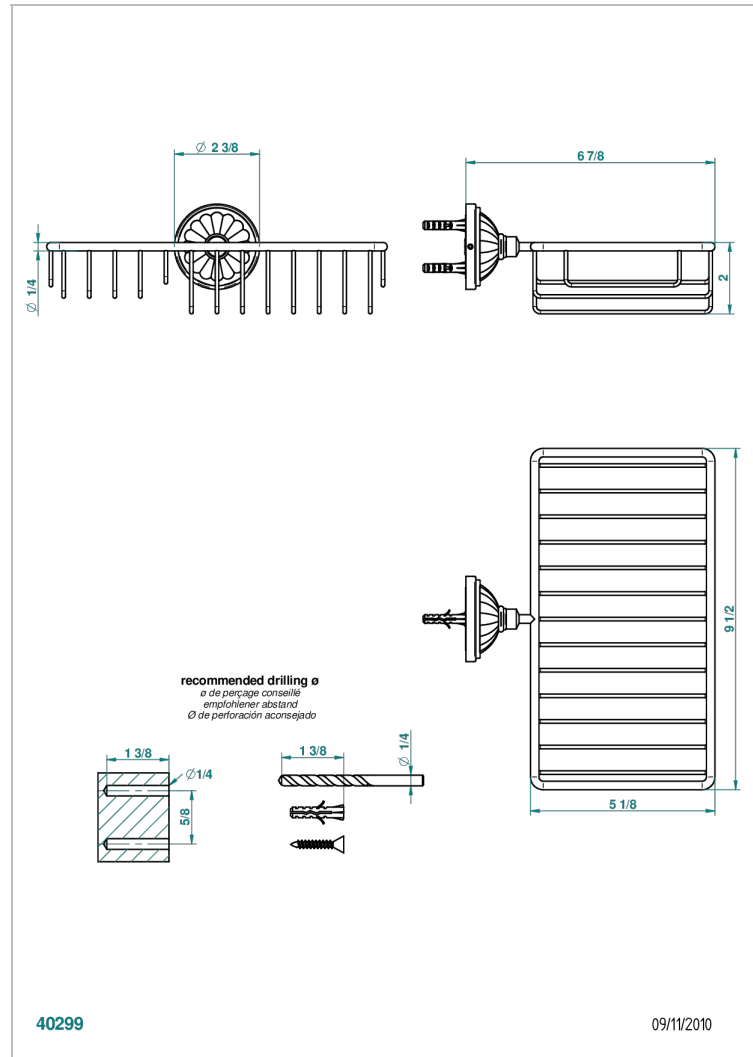

# MANDARINE CLEAR CRYSTAL

U1D-2620

Combined soap and sponge holder with flange, 240 x 130 mm

THG<sup>®</sup>  
PARIS

## CHARACTERISTIC

- Mandarine Clear crystal
- Combined soap and sponge holder with flange, 240 x 130 mm