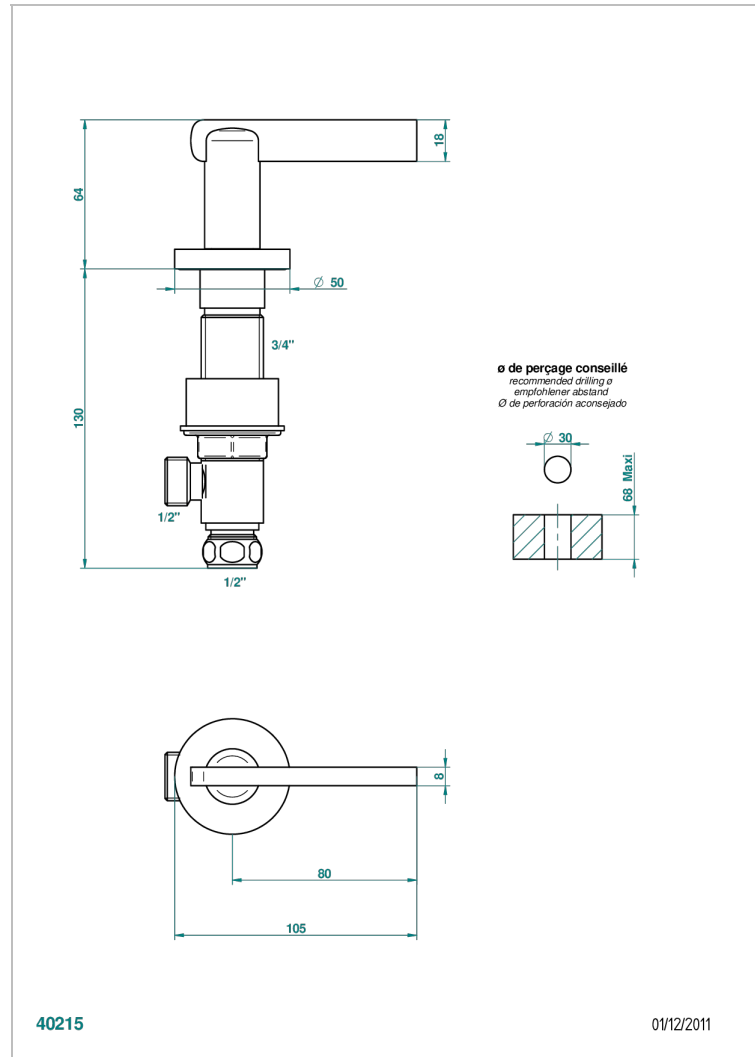

LE 11 WITH LEVER

U2B-35/C

Rim mounted 1/2" valve, cold

CHARACTERISTIC

- Le 11 with lever
- Rim mounted 1/2" valve, cold

AVAILABLE FINITIONS

Antique nickel - H28
Black ceram - D30
Blush PVD - H62
Brass color PVD - H49
Brown bronze color PVD - F33
Gold color PVD - H52