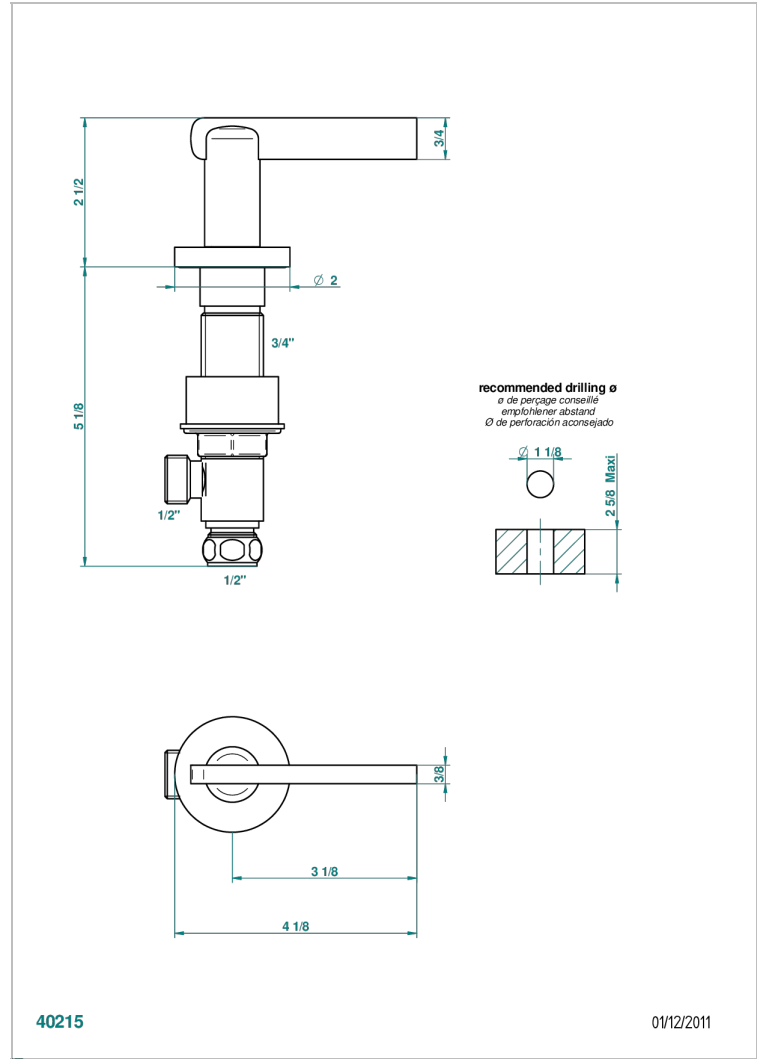

# LE 11 WITH LEVER

U2B-35/C

Rim mounted 1/2" valve, cold

## CHARACTERISTIC

- Le 11 with lever
- Rim mounted 1/2" valve, cold