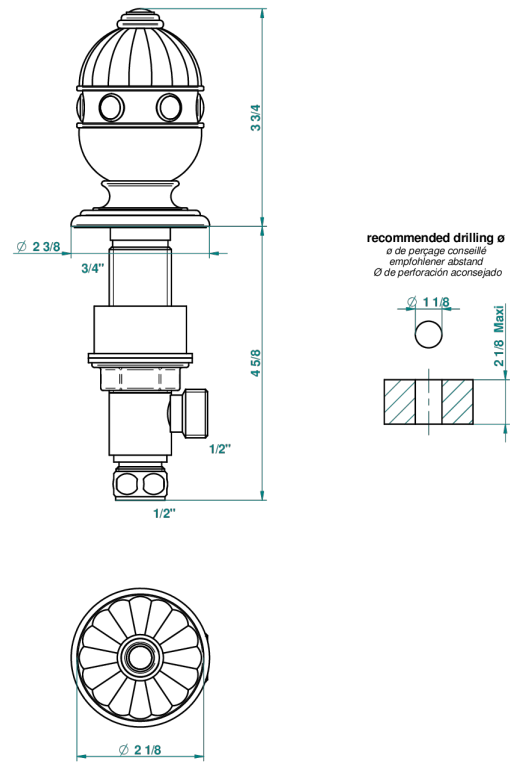

CHEVERNY BLACK ONYX

U1V-35

Rim mounted 1/2" valve

THG[®]
PARIS

40203

15/07/2014

CHARACTERISTIC

- Cheverny black Onyx
- Rim mounted 1/2" valve