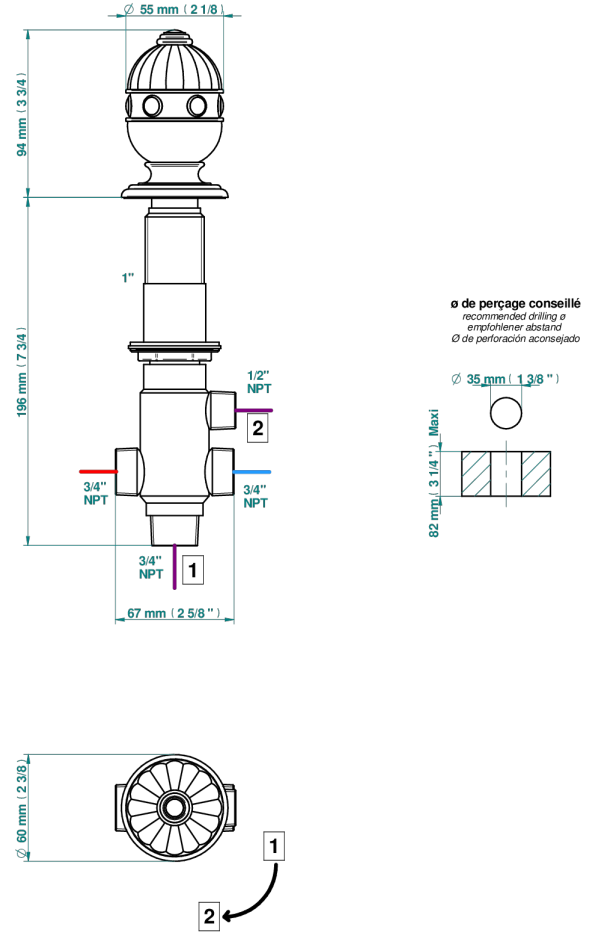

# CHEVERNY BLACK ONYX

U1V-50/4/VG

Rim mounted 4 way diverter : 2 inlets and 2 outlets

40202

19/03/2024

## CHARACTERISTIC

- Cheverny black Onyx
- Rim mounted 4 way diverter : 2 inlets and 2 outlets