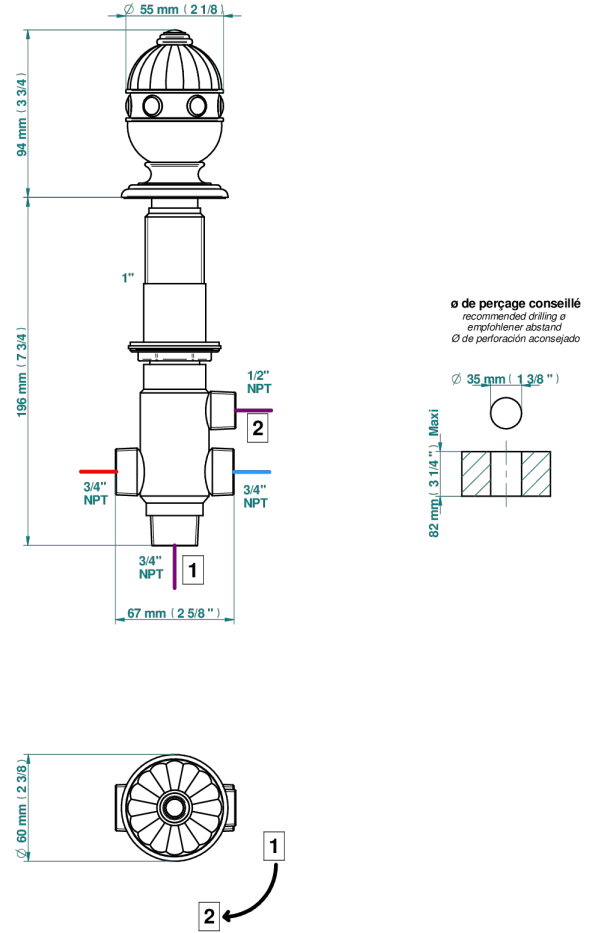

CHEVERNY BLACK ONYX

U1V-504VGUS

2-function deck diverter with trim

40202

19/03/2024

CHARACTERISTIC

- Cheverny black Onyx
- 2-function deck diverter with trim

AVAILABLE FINITIONS

Black ceram - D30
Blush PVD - H62
Brass color PVD - H49
Brown bronze color PVD - F33
Chrome polished - A02
Chrome polished / gold polished - G02

Gold color PVD - H52
Gold mat - F07
Gold polished - F01
Graphite PVD - H64
Matt Umber PVD - H67
Matt blush PVD - H60

Matt brass color PVD - H50
Matt brown bronze color PVD - F34
Matt chrome (American satin) - C02
Matt gold color PVD - H53
Matt graphite PVD - H65
Matt nickel (American satin) - C01

Matt nickel color PVD - H56
Nickel antique / Sovereign - H28
Nickel color PVD - H55
Nickel polished - B01
Soft gold - F30
Soft matt gold - F31

Umber PVD - H66