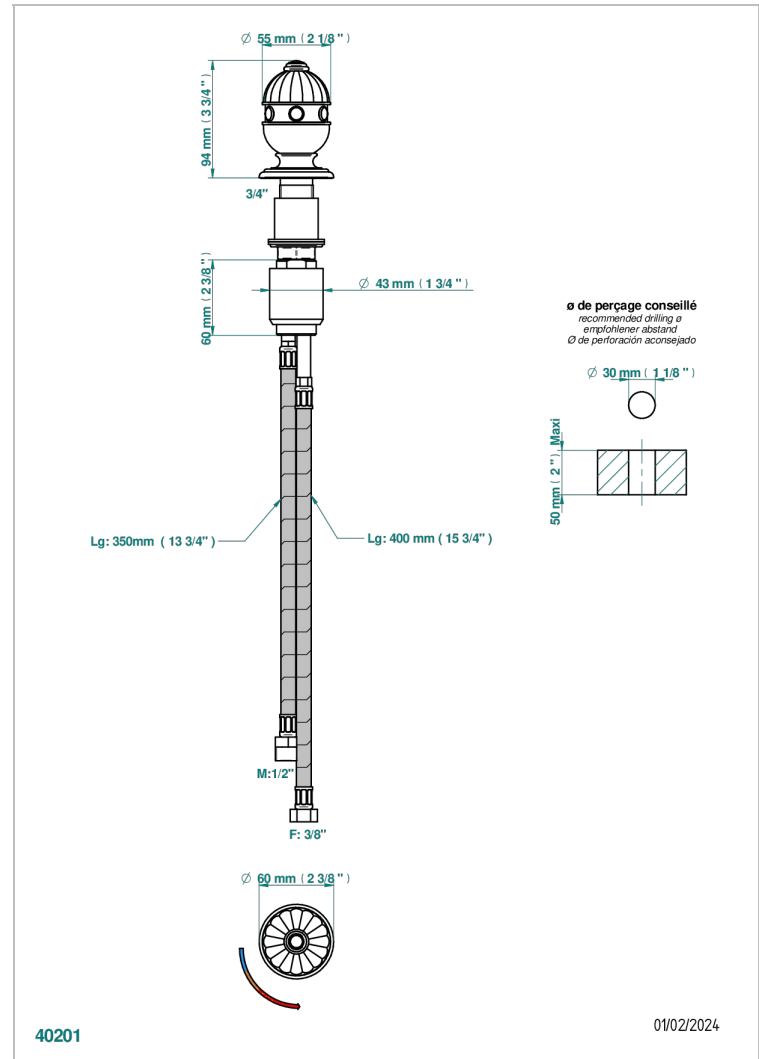

CHEVERNY BLACK ONYX

U1V-6532

Rim mounted ceramic mixer with progressive cartridge

CHARACTERISTIC

- ACS : 22ACCLY009

STANDARDS

AVAILABLE FINITIONS

Black ceram - D30
Blush PVD - H62
Brass color PVD - H49
Brown bronze color PVD - F33
Chrome polished - A02
Chrome polished / gold polished - G02

Matt nickel color PVD - H56
Nickel antique / Sovereign - H28
Nickel color PVD - H55
Nickel polished - B01
Soft gold - F30
Soft matt gold - F31

Umber PVD - H66