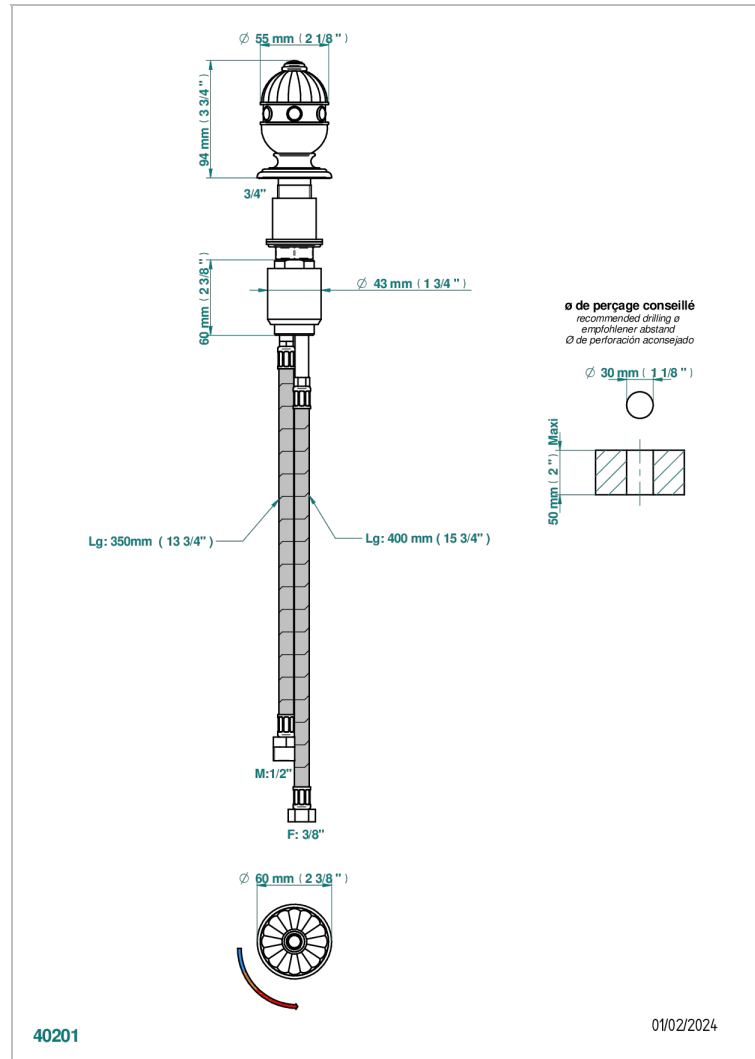

CHEVERNY BLACK ONYX

U1V-6532

Rim mounted ceramic mixer with progressive cartridge

CHARACTERISTIC

- ACS : 22ACCLY009

STANDARDS

AVAILABLE FINITIONS

Antique nickel - H28
Black ceram - D30
Blush PVD - H62
Brass color PVD - H49
Brown bronze color PVD - F33
Gold color PVD - H52