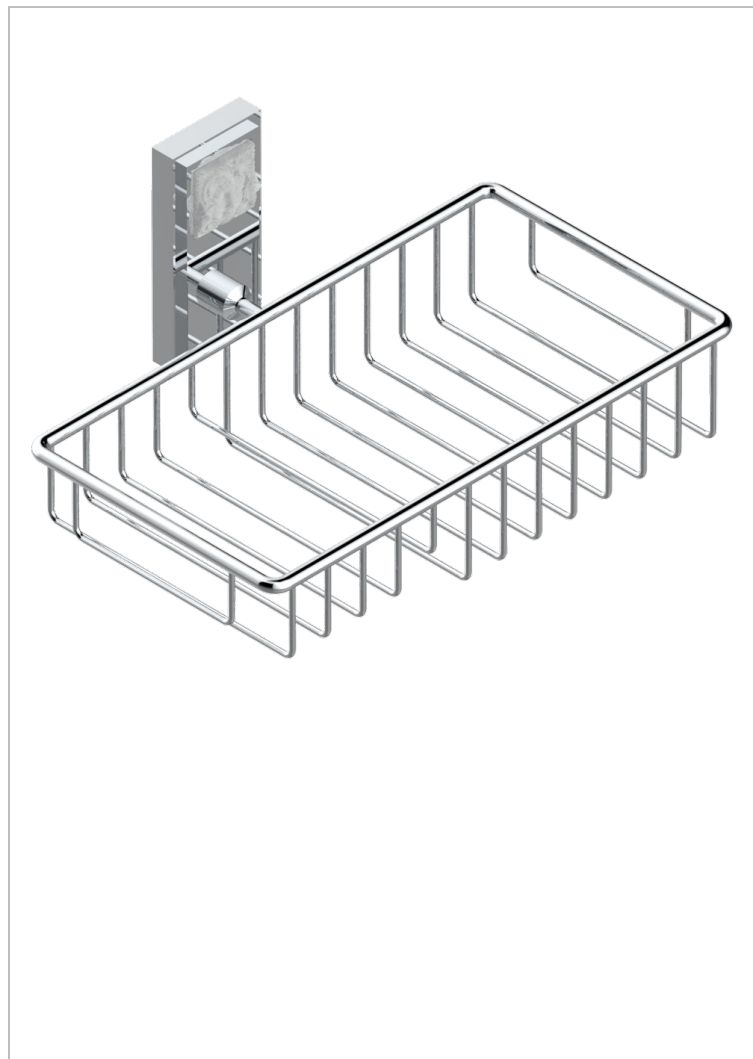

# MASQUE DE FEMME SMOOTH METAL

A2U-2620

Soap and sponge holder, wall mounted

THG<sup>®</sup>  
PARIS

## CHARACTERISTIC

- Masque de Femme Smooth metal
- Soap and sponge holder, wall mounted