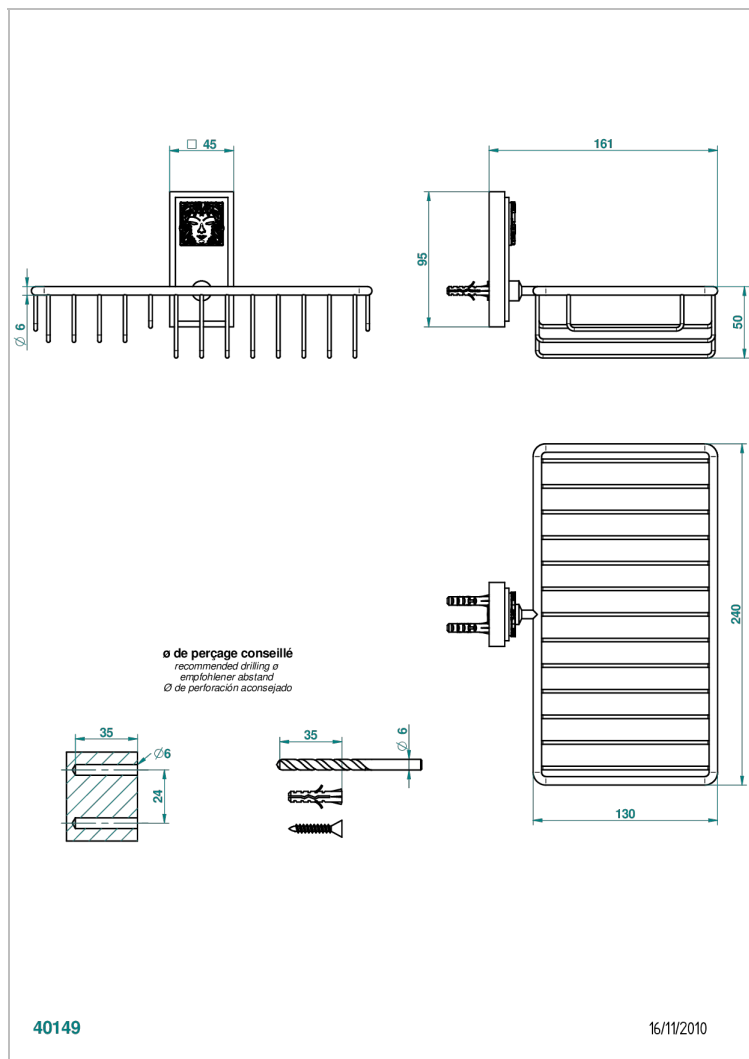

# MASQUE DE FEMME SMOOTH METAL

A2U-2620

Soap and sponge holder, wall mounted

THG<sup>®</sup>  
PARIS

## CHARACTERISTIC

- Masque de Femme Smooth metal
- Soap and sponge holder, wall mounted