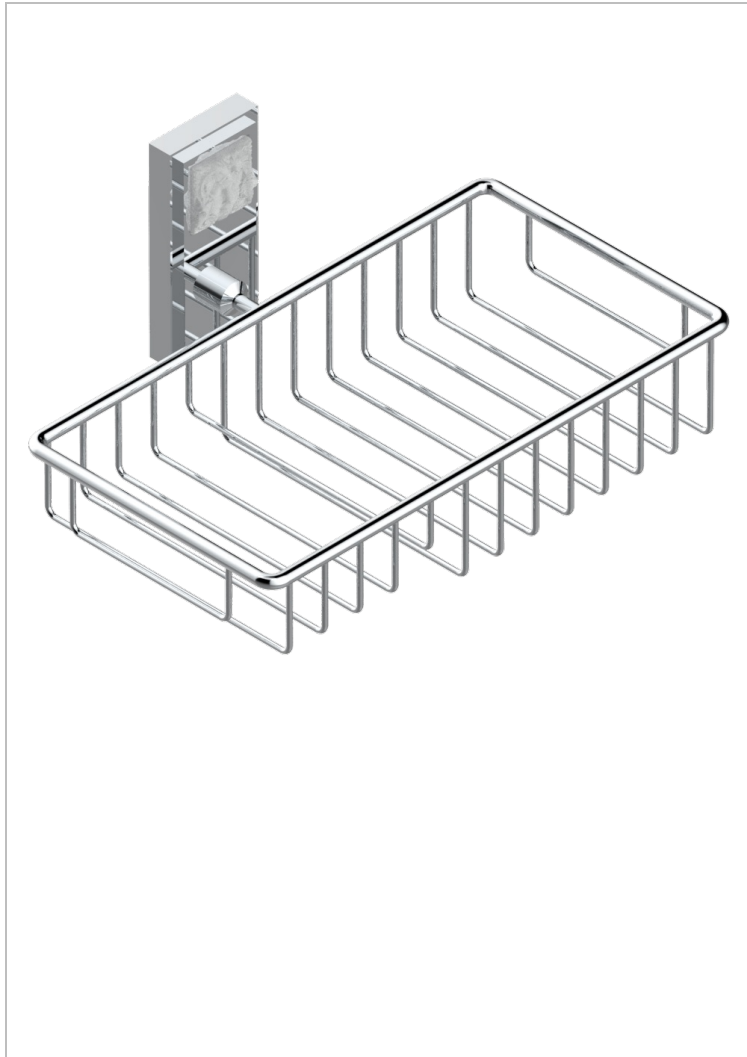

MASQUE DE FEMME SMOOTH METAL

A2U-2620

Soap and sponge holder, wall mounted

THG[®]
PARIS

40149

16/11/2010

CHARACTERISTIC

- Masque de Femme Smooth metal
- Soap and sponge holder, wall mounted

AVAILABLE FINITIONS

Black ceram - D30
Blush PVD - H62
Brass color PVD - H49
Brown bronze color PVD - F33
Chrome polished - A02
Chrome polished / gold polished - G02

Gold color PVD - H52
Gold mat - F07
Gold polished - F01
Graphite PVD - H64
Matt Umber PVD - H67
Matt blush PVD - H60