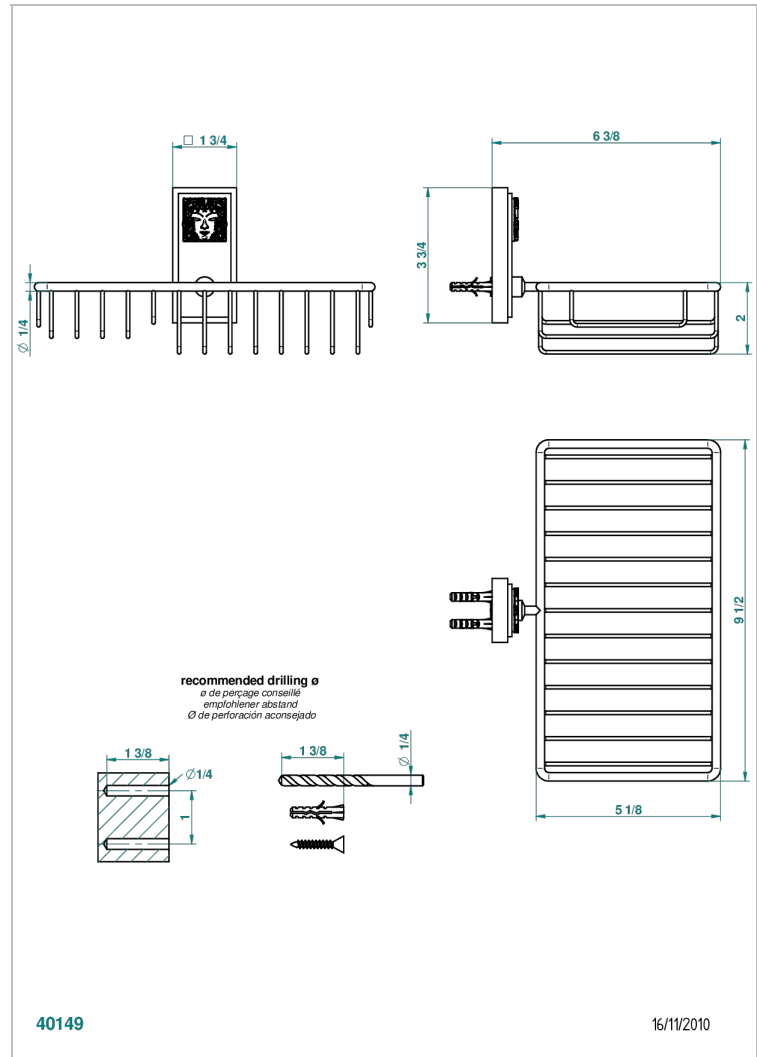

MASQUE DE FEMME SMOOTH METAL

A2U-2620

Soap and sponge holder, wall mounted

THG[®]
PARIS

40149

16/11/2010

CHARACTERISTIC

- Masque de Femme Smooth metal
- Soap and sponge holder, wall mounted