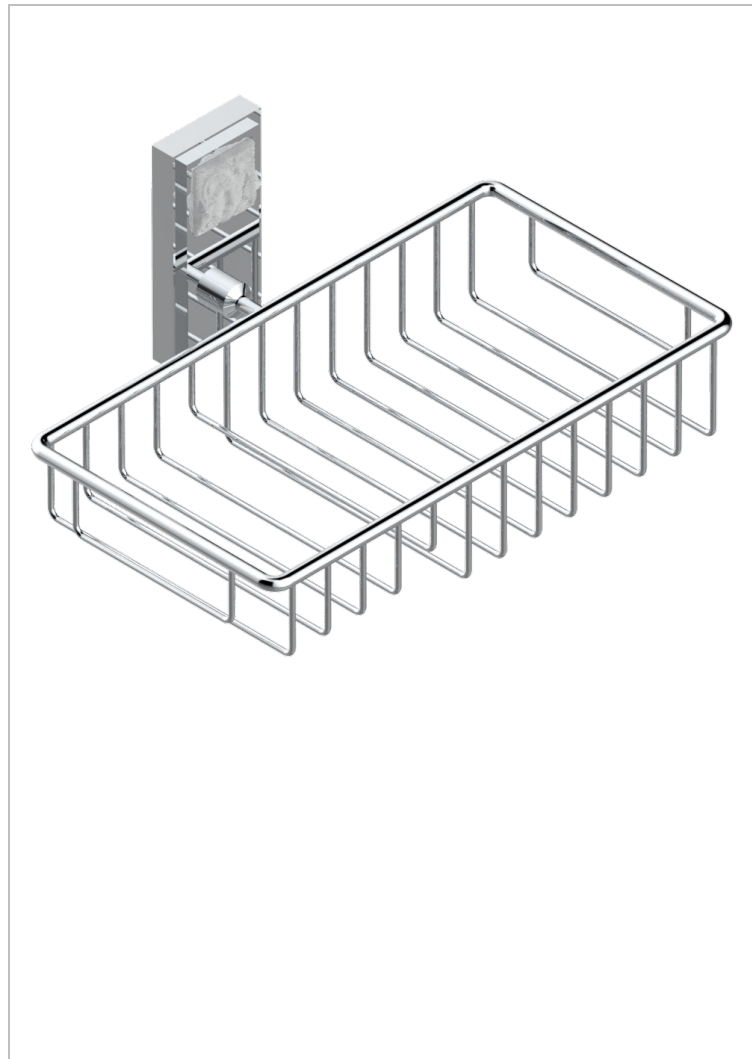

# MASQUE DE FEMME SMOOTH METAL

A2U-2620

Combined soap and sponge holder with flange, 240 x 130 mm

## CHARACTERISTIC

- Masque de Femme Smooth metal
- Combined soap and sponge holder with flange, 240 x 130 mm

## AVAILABLE FINITIONS

Antique nickel - H28  
Black ceram - D30  
Blush PVD - H62  
Brass color PVD - H49  
Brown bronze color PVD - F33  
Gold color PVD - H52

Graphite PVD - H64  
Matt Umber PVD - H67  
Matt blush PVD - H60  
Matt brass color PVD - H50  
Matt brown bronze color PVD - F34  
Matt chrome - C02