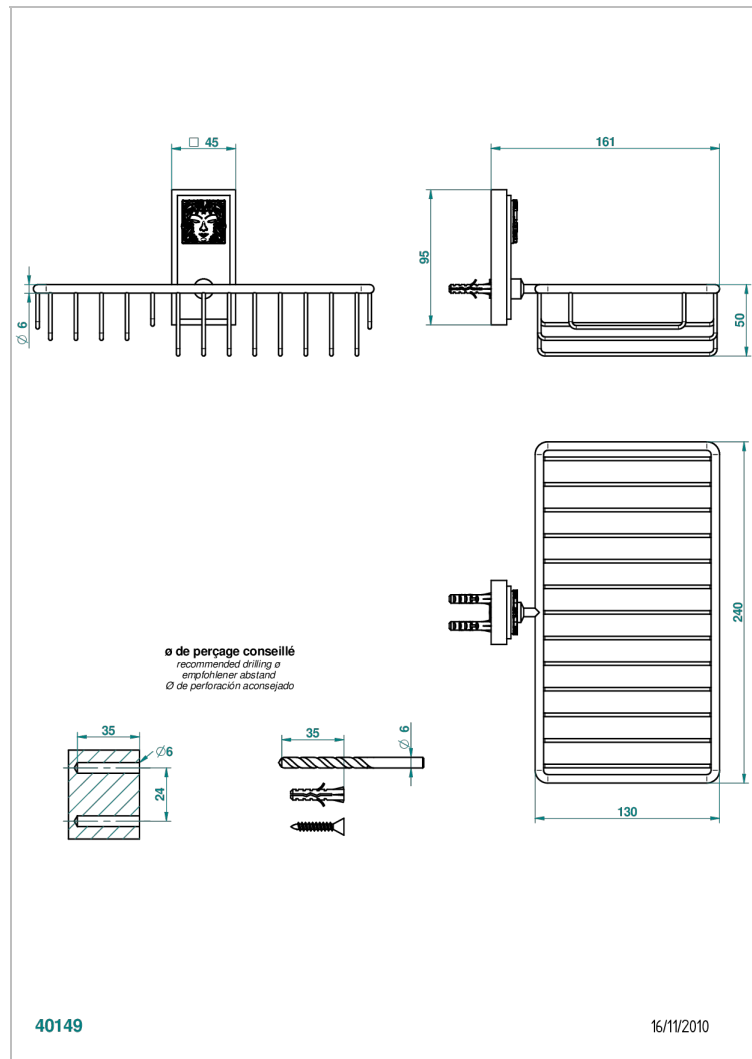

# MASQUE DE FEMME SMOOTH METAL

A2U-2620

Combined soap and sponge holder with flange, 240 x 130 mm

## CHARACTERISTIC

- Masque de Femme Smooth metal
- Combined soap and sponge holder with flange, 240 x 130 mm