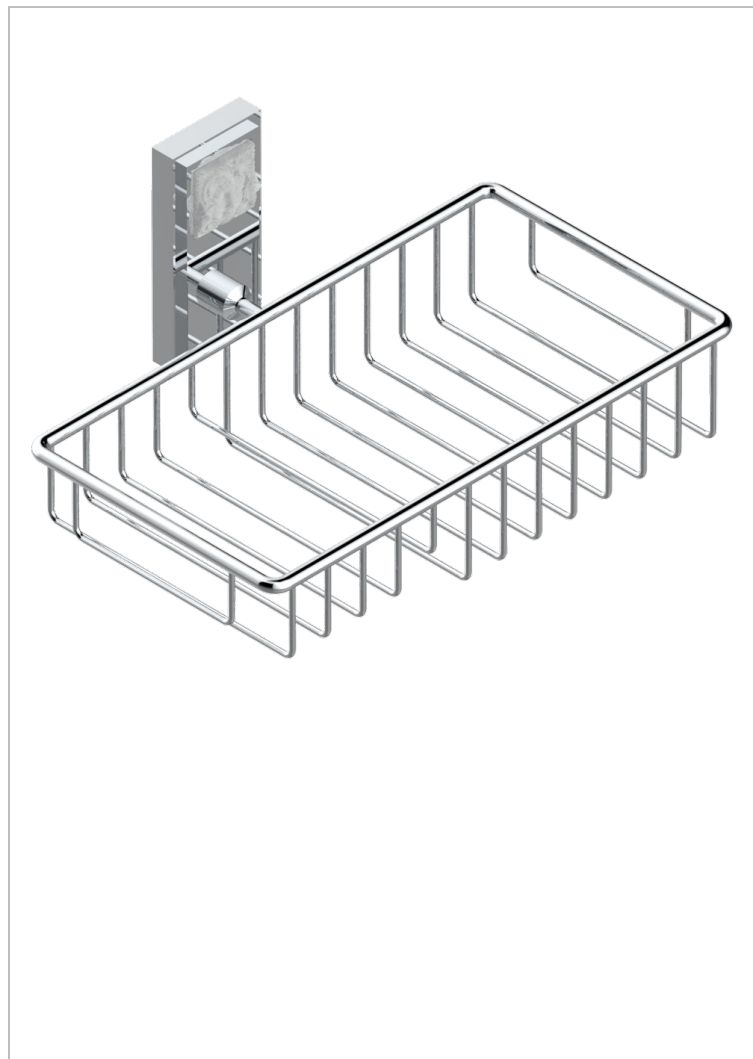

MASQUE DE FEMME SMOOTH METAL

A2U-2620

Combined soap and sponge holder with flange, 240 x 130 mm

CHARACTERISTIC

- Masque de Femme Smooth metal
- Combined soap and sponge holder with flange, 240 x 130 mm

AVAILABLE FINITIONS

Antique nickel - H28
Black ceram - D30
Blush PVD - H62
Brass color PVD - H49
Brown bronze color PVD - F33
Gold color PVD - H52

Graphite PVD - H64
Matt Umber PVD - H67
Matt blush PVD - H60
Matt brass color PVD - H50
Matt brown bronze color PVD - F34
Matt chrome - C02