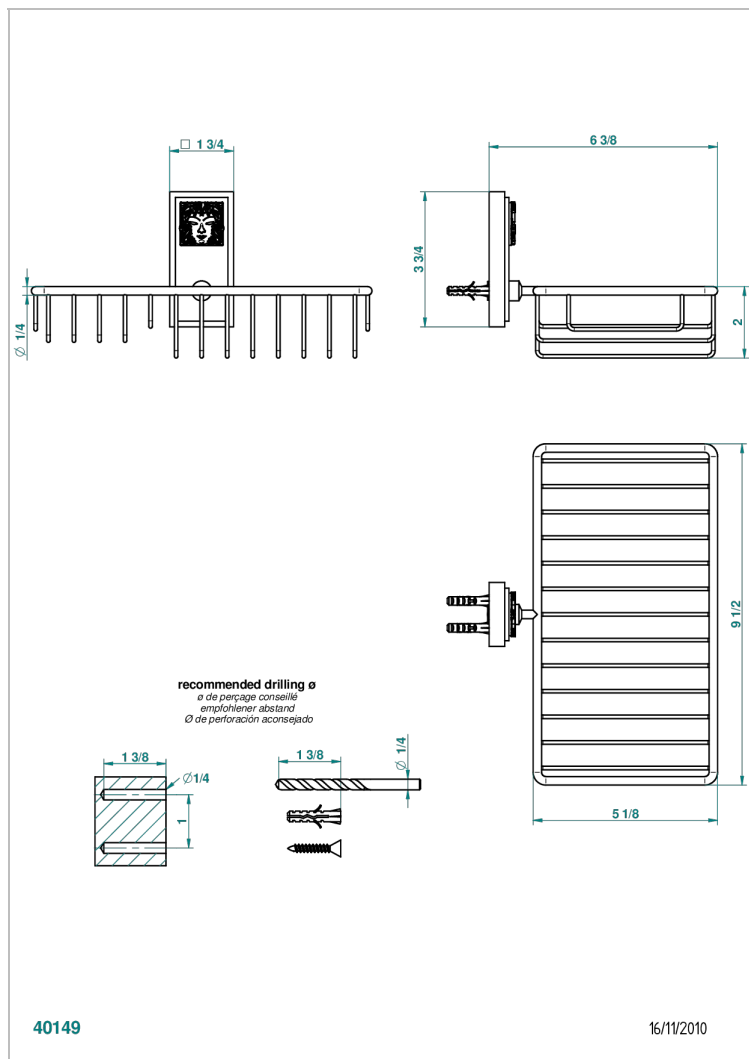

MASQUE DE FEMME SMOOTH METAL

A2U-2620

Combined soap and sponge holder with flange, 240 x 130 mm

CHARACTERISTIC

- Masque de Femme Smooth metal
- Combined soap and sponge holder with flange, 240 x 130 mm

AVAILABLE FINITIONS