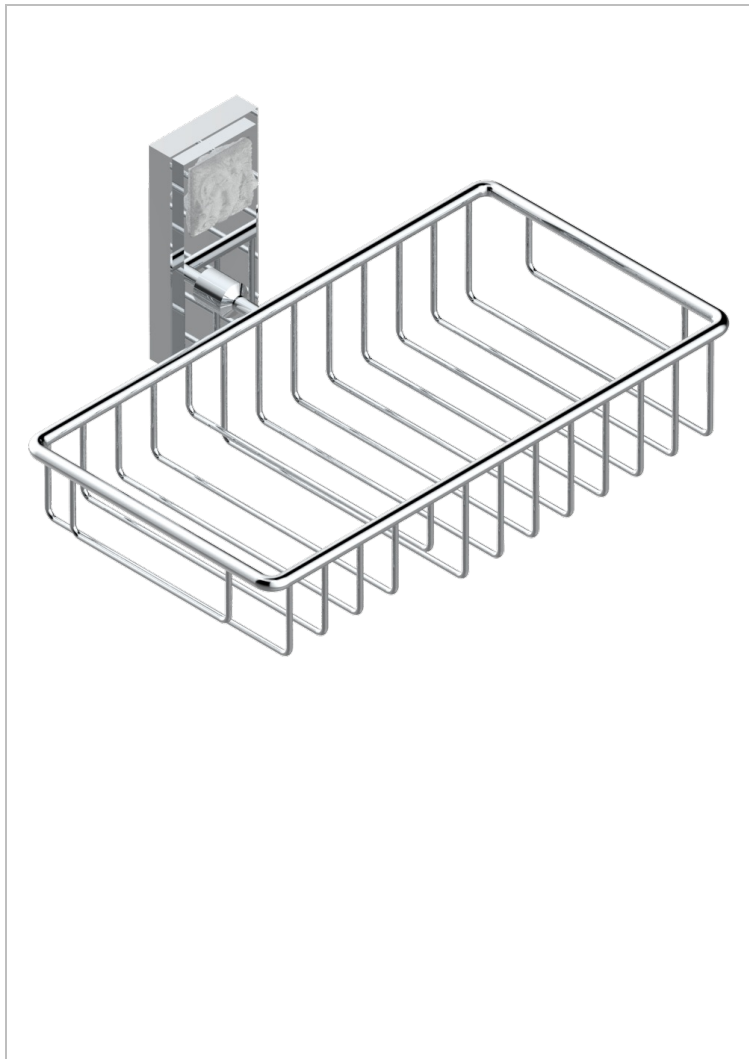

# MASQUE DE FEMME ENGRAVED METAL

A2T-2620

Soap and sponge holder, wall mounted

THG<sup>®</sup>  
PARIS

## CHARACTERISTIC

- Masque de Femme Engraved Metal
- Soap and sponge holder, wall mounted