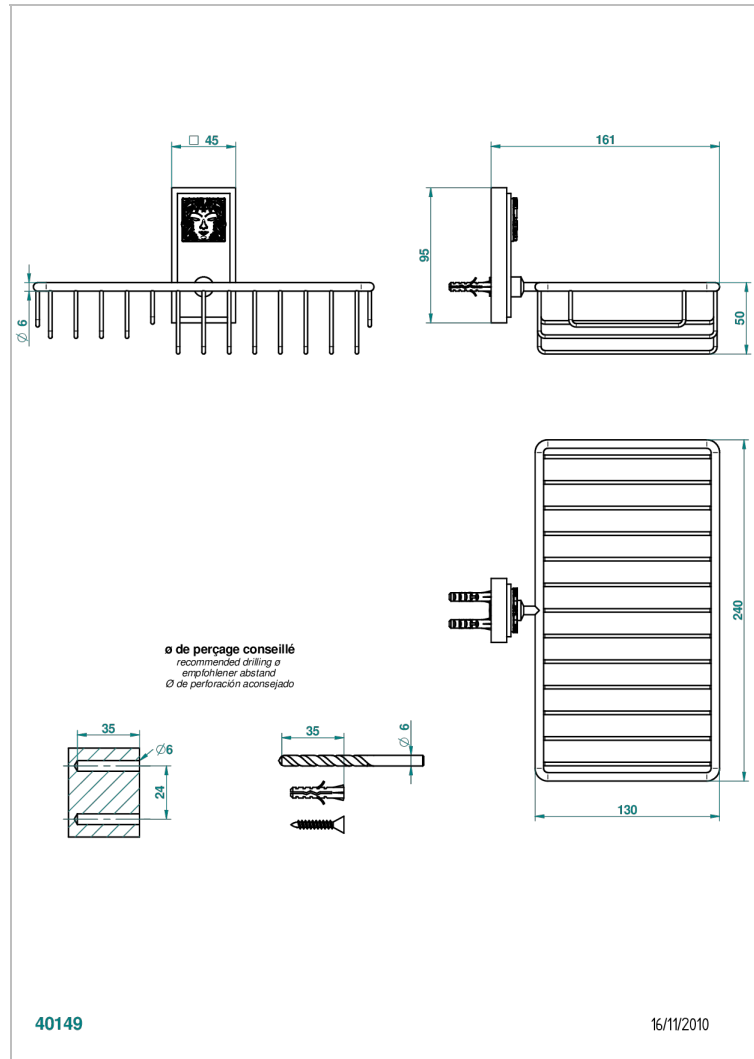

# MASQUE DE FEMME ENGRAVED METAL

A2T-2620

Soap and sponge holder, wall mounted

THG<sup>®</sup>  
PARIS

## CHARACTERISTIC

- Masque de Femme Engraved Metal
- Soap and sponge holder, wall mounted