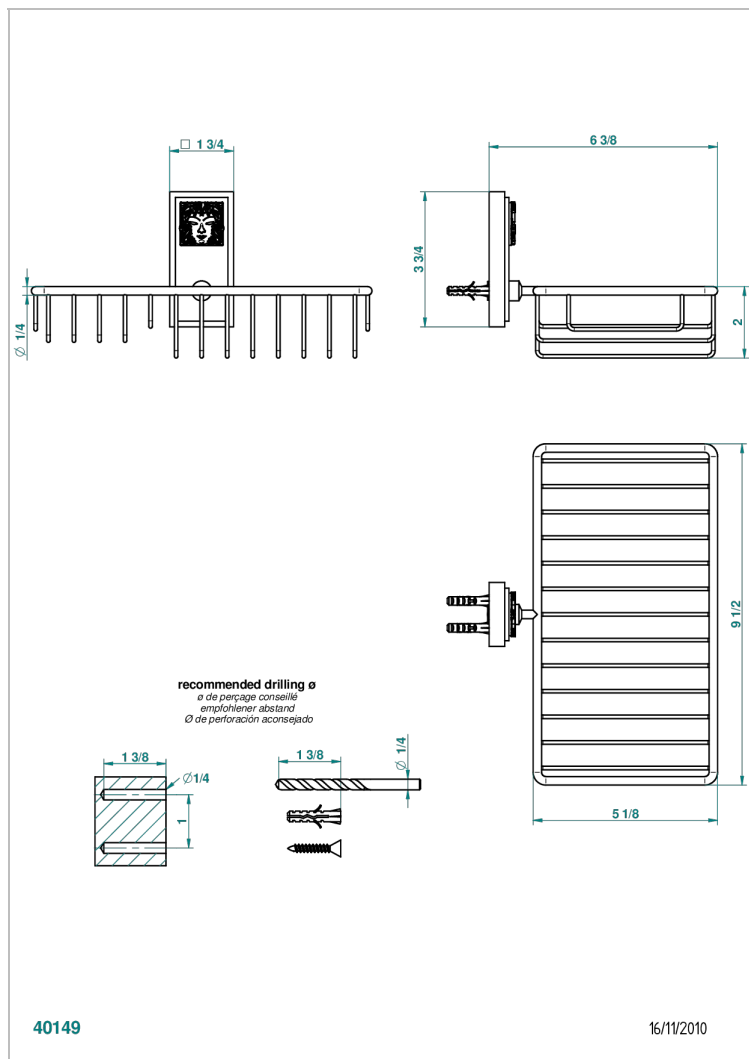

MASQUE DE FEMME ENGRAVED METAL

A2T-2620

Soap and sponge holder, wall mounted

CHARACTERISTIC

- Masque de Femme Engraved Metal
- Soap and sponge holder, wall mounted

AVAILABLE FINITIONS

Black ceram - D30
Blush PVD - H62
Brass color PVD - H49
Brown bronze color PVD - F33
Chrome polished - A02
Chrome polished / gold polished - G02