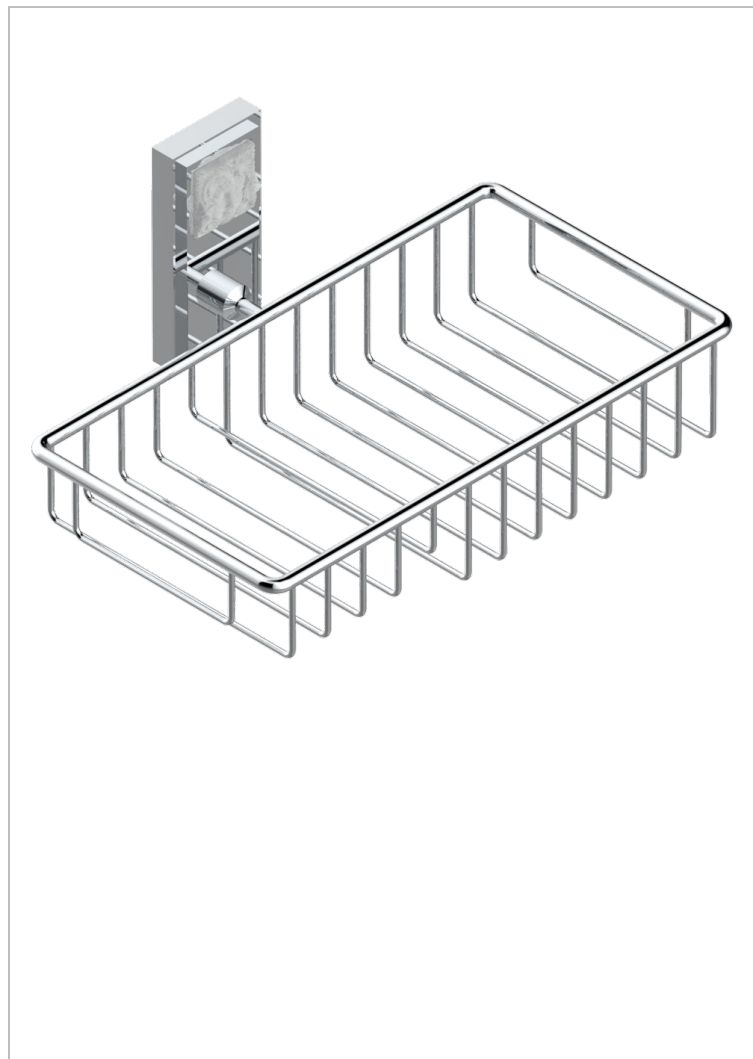

MASQUE DE FEMME ENGRAVED METAL

A2T-2620

Soap and sponge holder, wall mounted

CHARACTERISTIC

- Masque de Femme Engraved Metal
- Soap and sponge holder, wall mounted

AVAILABLE FINITIONS

Black ceram - D30
Blush PVD - H62
Brass color PVD - H49
Brown bronze color PVD - F33
Chrome polished - A02
Chrome polished / gold polished - G02

Gold color PVD - H52
Gold mat - F07
Gold polished - F01
Graphite PVD - H64
Matt Umber PVD - H67
Matt blush PVD - H60

Matt brass color PVD - H50
Matt brown bronze color PVD - F34
Matt chrome (American satin) - C02
Matt gold color PVD - H53
Matt graphite PVD - H65
Matt nickel (American satin) - C01

Matt nickel color PVD - H56
Nickel antique / Sovereign - H28
Nickel color PVD - H55
Nickel polished - B01
Soft gold - F30
Soft matt gold - F31

Umber PVD - H66