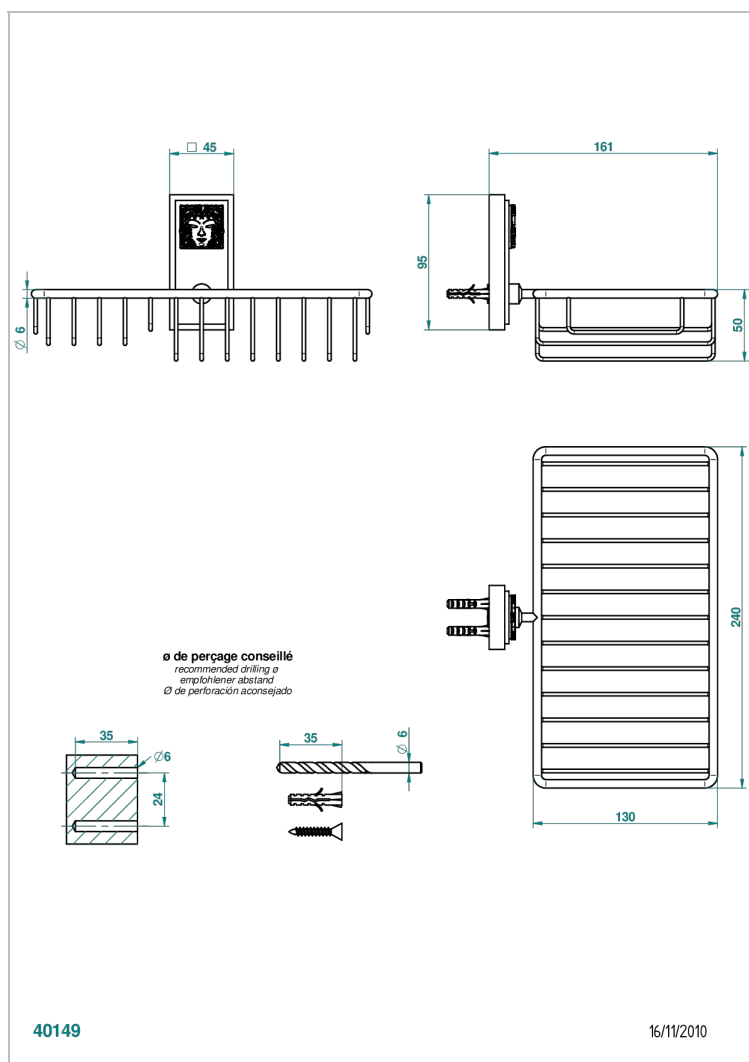

MASQUE DE FEMME ENGRAVED METAL

A2T-2620

Combined soap and sponge holder with flange, 240 x 130 mm

CHARACTERISTIC

- Masque de Femme Engraved Metal
- Combined soap and sponge holder with flange, 240 x 130 mm

AVAILABLE FINITIONS

Antique nickel - H28
Black ceram - D30
Blush PVD - H62
Brass color PVD - H49
Brown bronze color PVD - F33
Gold color PVD - H52

Graphite PVD - H64
Matt Umber PVD - H67
Matt blush PVD - H60
Matt brass color PVD - H50
Matt brown bronze color PVD - F34
Matt chrome - C02