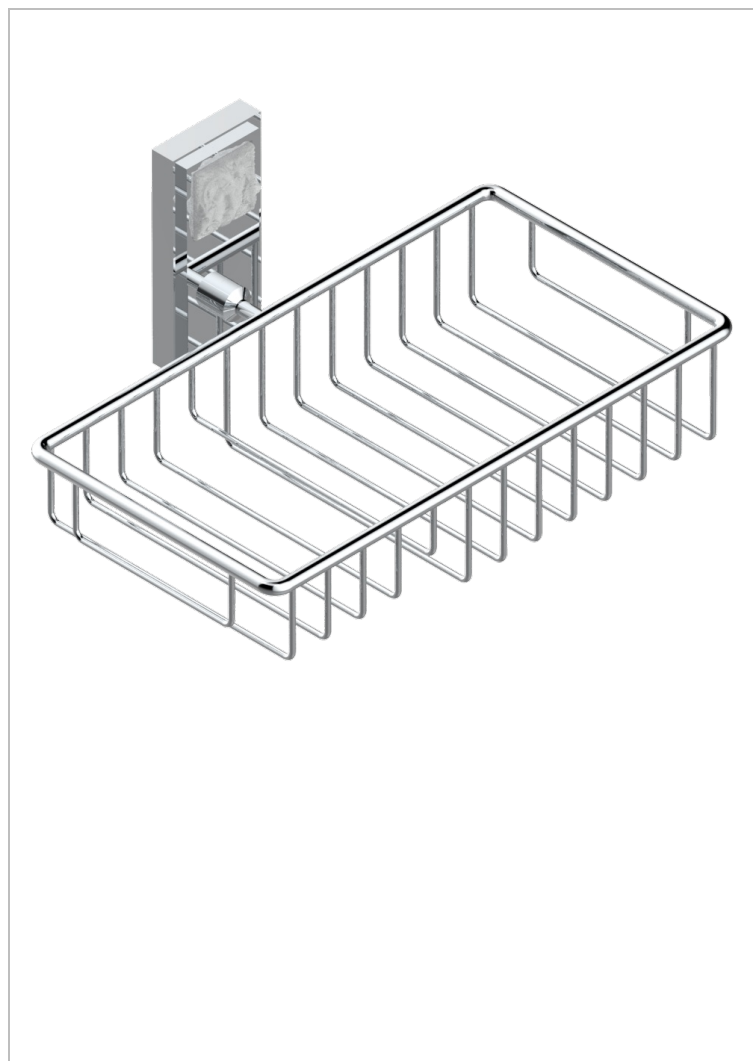

MASQUE DE FEMME ENGRAVED METAL

A2T-2620

Combined soap and sponge holder with flange, 240 x 130 mm

CHARACTERISTIC

- Masque de Femme Engraved Metal
- Combined soap and sponge holder with flange, 240 x 130 mm

AVAILABLE FINITIONS

Antique nickel - H28
Black ceram - D30
Blush PVD - H62
Brass color PVD - H49
Brown bronze color PVD - F33
Gold color PVD - H52

Graphite PVD - H64
Matt Umber PVD - H67
Matt blush PVD - H60
Matt brass color PVD - H50
Matt brown bronze color PVD - F34
Matt chrome - C02