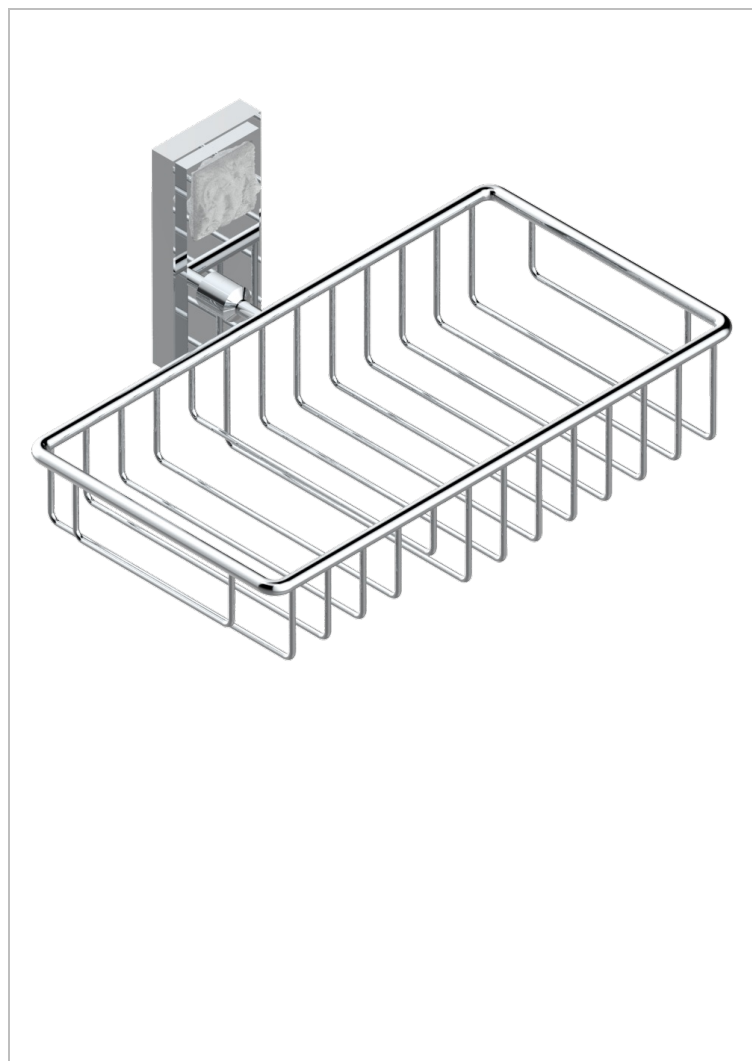

MASQUE DE FEMME ENGRAVED METAL

A2T-2620

Combined soap and sponge holder with flange, 240 x 130 mm

CHARACTERISTIC

- Masque de Femme Engraved Metal
- Combined soap and sponge holder with flange, 240 x 130 mm

AVAILABLE FINITIONS

Antique nickel - H28
Black ceram - D30
Blush PVD - H62
Brass color PVD - H49
Brown bronze color PVD - F33
Gold color PVD - H52

Graphite PVD - H64
Matt Umber PVD - H67
Matt blush PVD - H60
Matt brass color PVD - H50
Matt brown bronze color PVD - F34
Matt chrome - C02