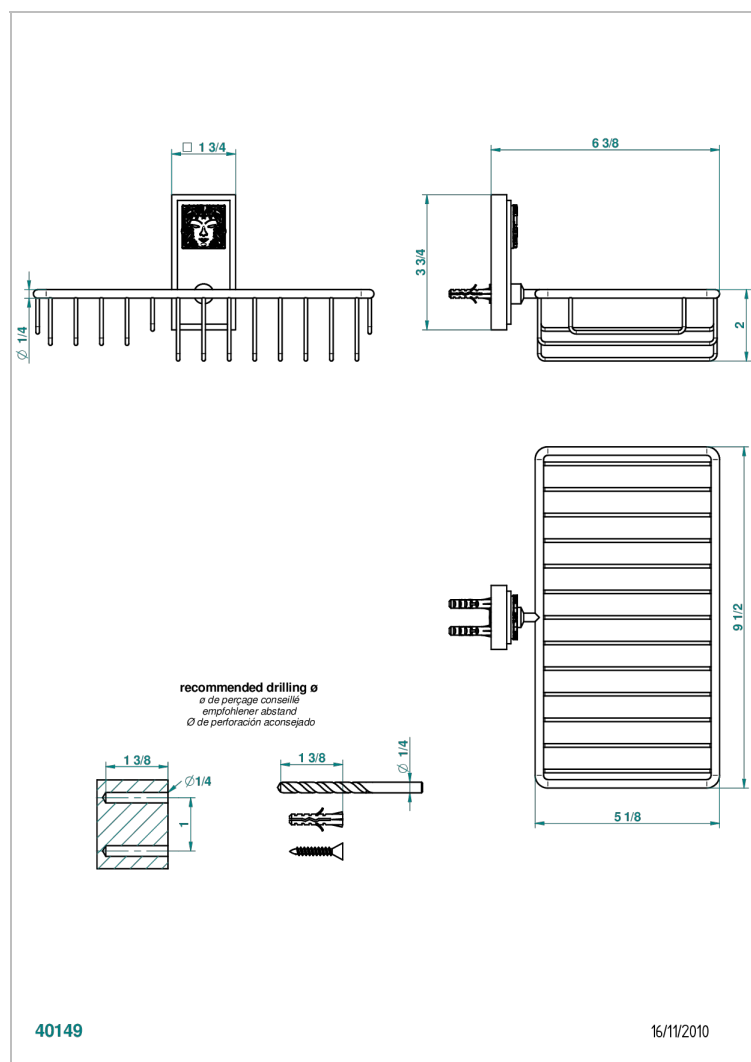

MASQUE DE FEMME ENGRAVED METAL

A2T-2620

Combined soap and sponge holder with flange, 240 x 130 mm

CHARACTERISTIC

- Masque de Femme Engraved Metal
- Combined soap and sponge holder with flange, 240 x 130 mm