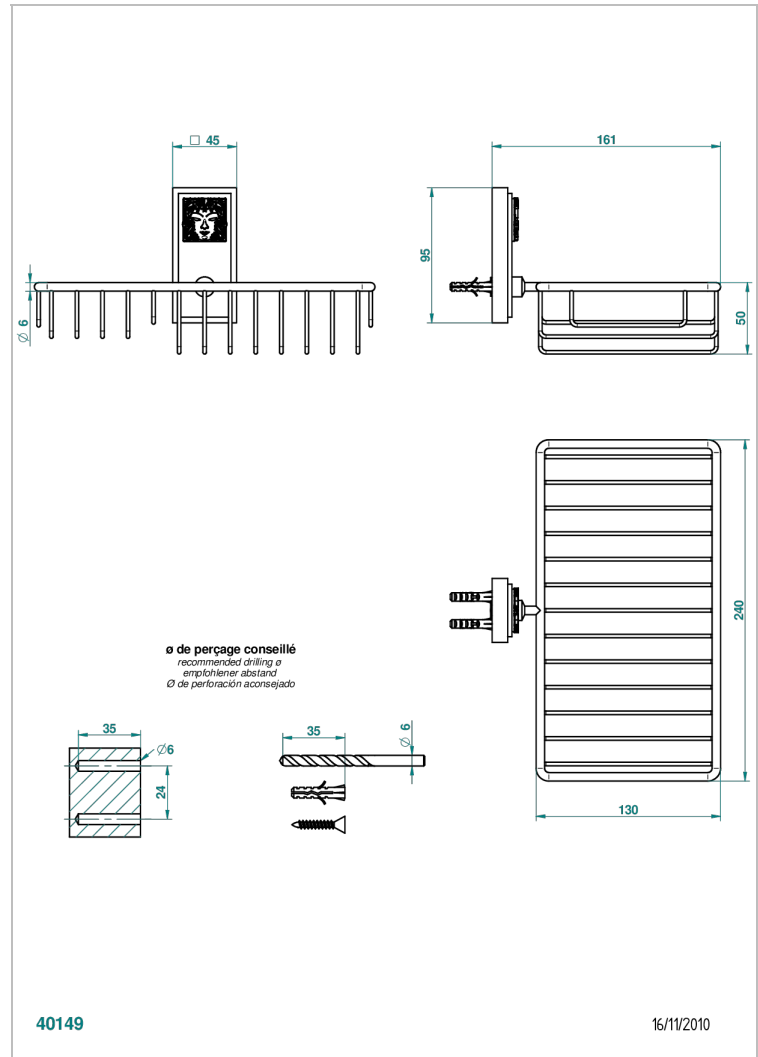

MASQUE DE FEMME SOLAIRE

A2S-2620

Soap and sponge holder, wall mounted

THG[®]
PARIS

CHARACTERISTIC

- Masque de Femme Solaire
- Soap and sponge holder, wall mounted

AVAILABLE FINITIONS

Black ceram - D30
Chrome polished - A02
Chrome polished / gold polished - G02
Gold mat - F07
Gold polished - F01
Matt chrome (American satin) - C02