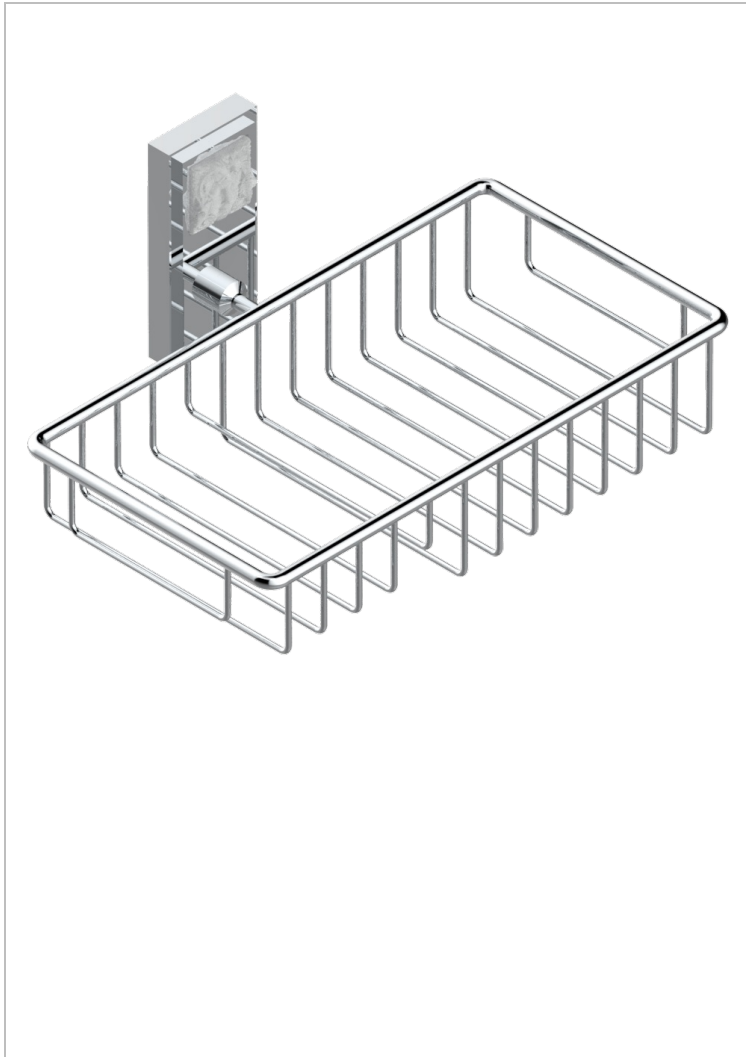

MASQUE DE FEMME SOLAIRE

A2S-2620

Soap and sponge holder, wall mounted

THG[®]
PARIS

CHARACTERISTIC

- Masque de Femme Solaire
- Soap and sponge holder, wall mounted

AVAILABLE FINITIONS

Black ceram - D30
Chrome polished - A02
Chrome polished / gold polished - G02
Gold mat - F07
Gold polished - F01
Matt chrome (American satin) - C02

Matt nickel (American satin) - C01
Nickel polished - B01
Soft gold - F30
Soft matt gold - F31