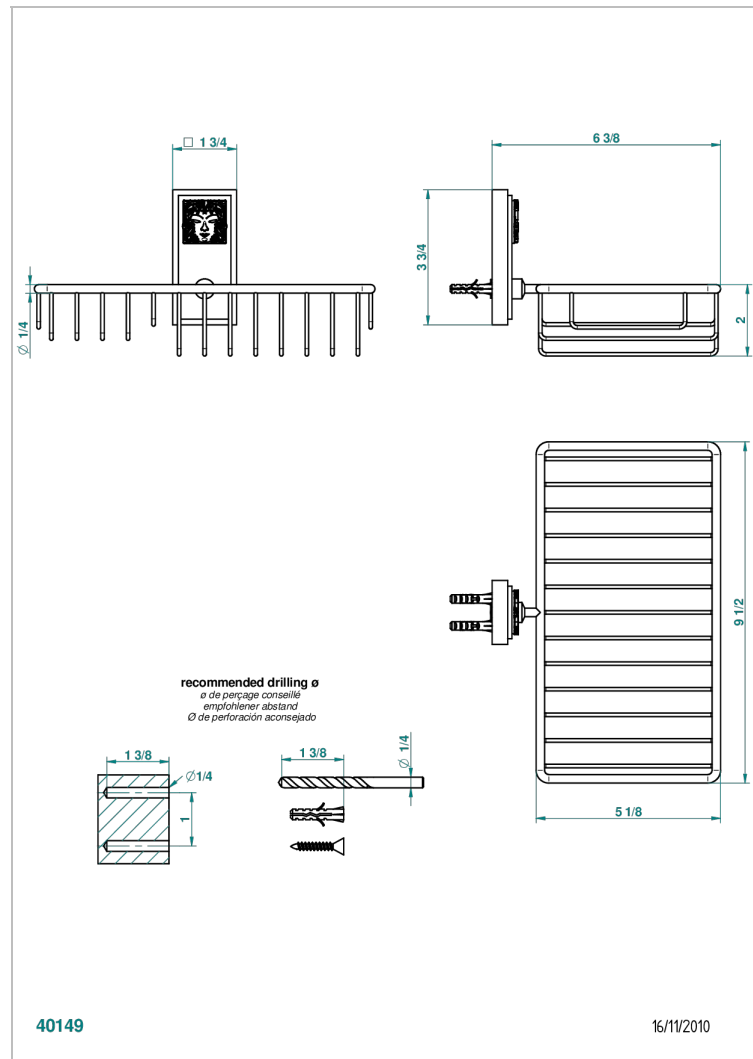

# MASQUE DE FEMME SOLAIRE

A2S-2620

Soap and sponge holder, wall mounted

THG<sup>®</sup>  
PARIS

## CHARACTERISTIC

- Masque de Femme Solaire
- Soap and sponge holder, wall mounted