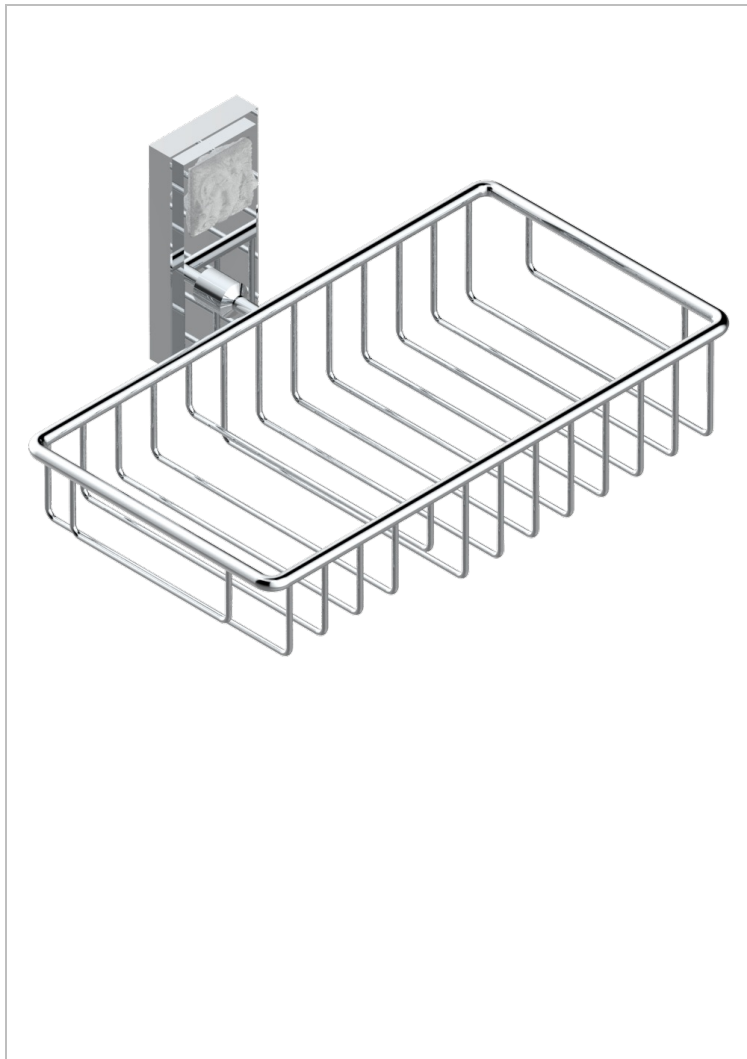

# MASQUE DE FEMME SOLAIRE

A2S-2620

Soap and sponge holder, wall mounted

THG<sup>®</sup>  
PARIS

## CHARACTERISTIC

- Masque de Femme Solaire
- Soap and sponge holder, wall mounted

## AVAILABLE FINITIONS

Black ceram - D30  
Chrome polished - A02  
Chrome polished / gold polished - G02  
Gold mat - F07  
Gold polished - F01  
Matt chrome (American satin) - C02

Matt nickel (American satin) - C01  
Nickel polished - B01  
Soft gold - F30  
Soft matt gold - F31