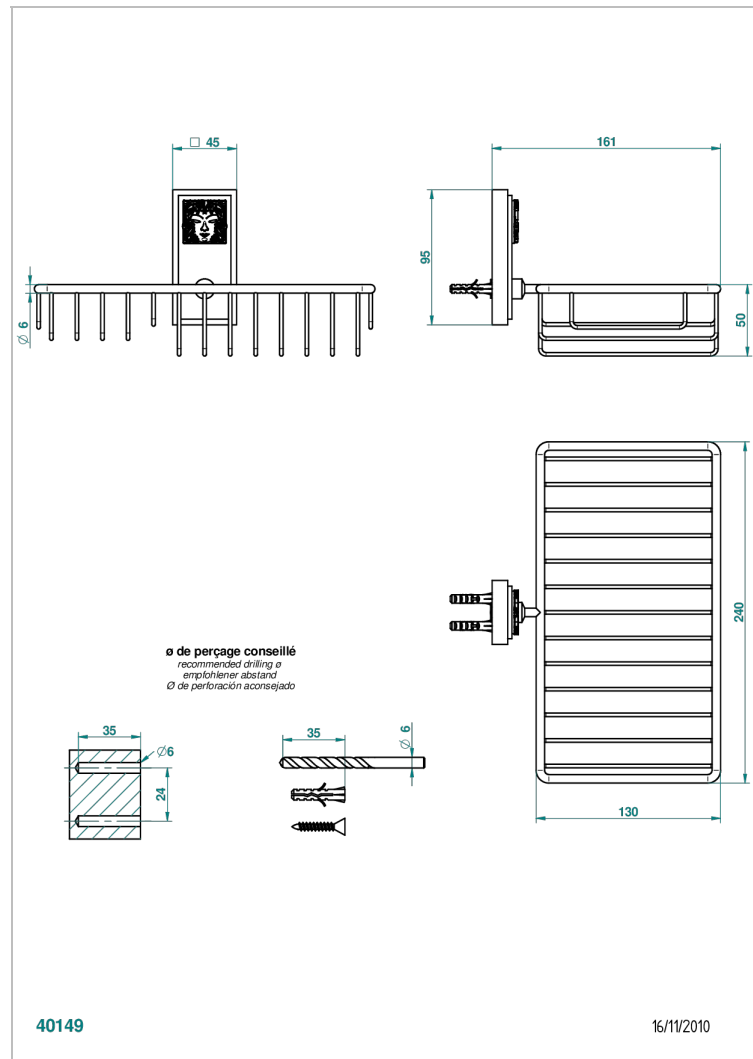

MASQUE DE FEMME SOLAIRE

A2S-2620

Combined soap and sponge holder with flange, 240 x 130 mm

THG[®]
PARIS

CHARACTERISTIC

- Masque de Femme Solaire
- Combined soap and sponge holder with flange, 240 x 130 mm

AVAILABLE FINITIONS