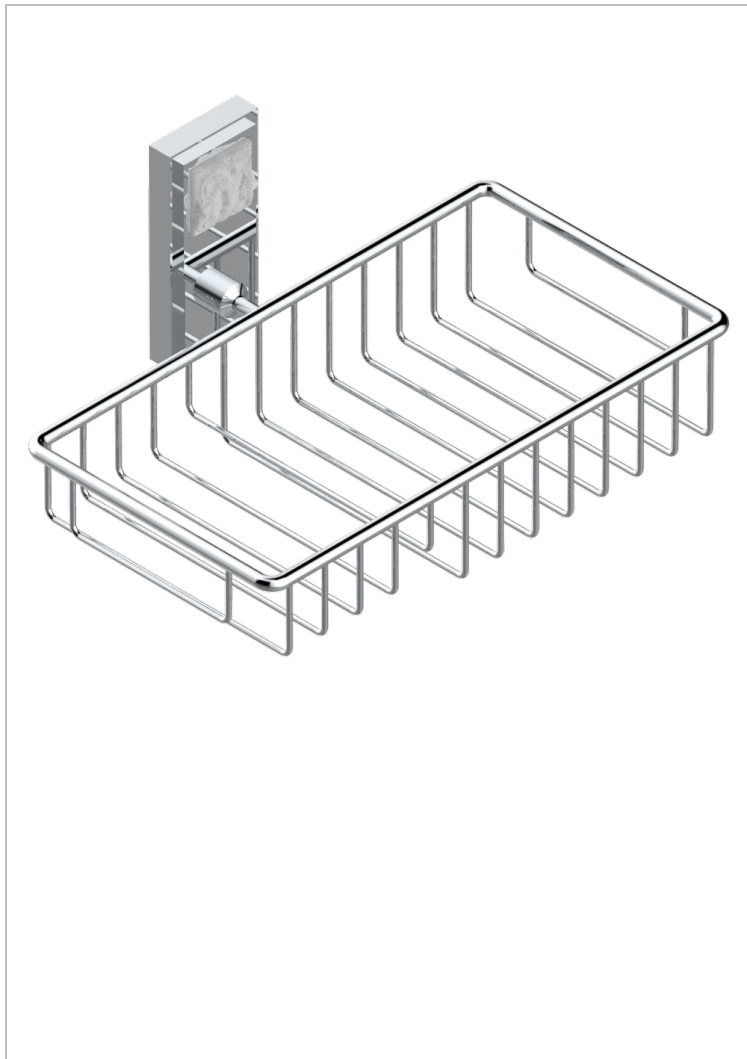

MASQUE DE FEMME SOLAIRE

A2S-2620

Combined soap and sponge holder with flange, 240 x 130 mm

THG[®]
PARIS

CHARACTERISTIC

- Masque de Femme Solaire
- Combined soap and sponge holder with flange, 240 x 130 mm

AVAILABLE FINITIONS

Black ceram - D30
Matt chrome - C02
Matt gold - F07
Matt nickel (color finish) - C01
Polished chrome (color finish) - A02
Polished chrome / Polished gold (color finish) - G02

Polished gold (color finish) - F01
Polished nickel - B01
Soft gold - F30
Soft matt gold - F31